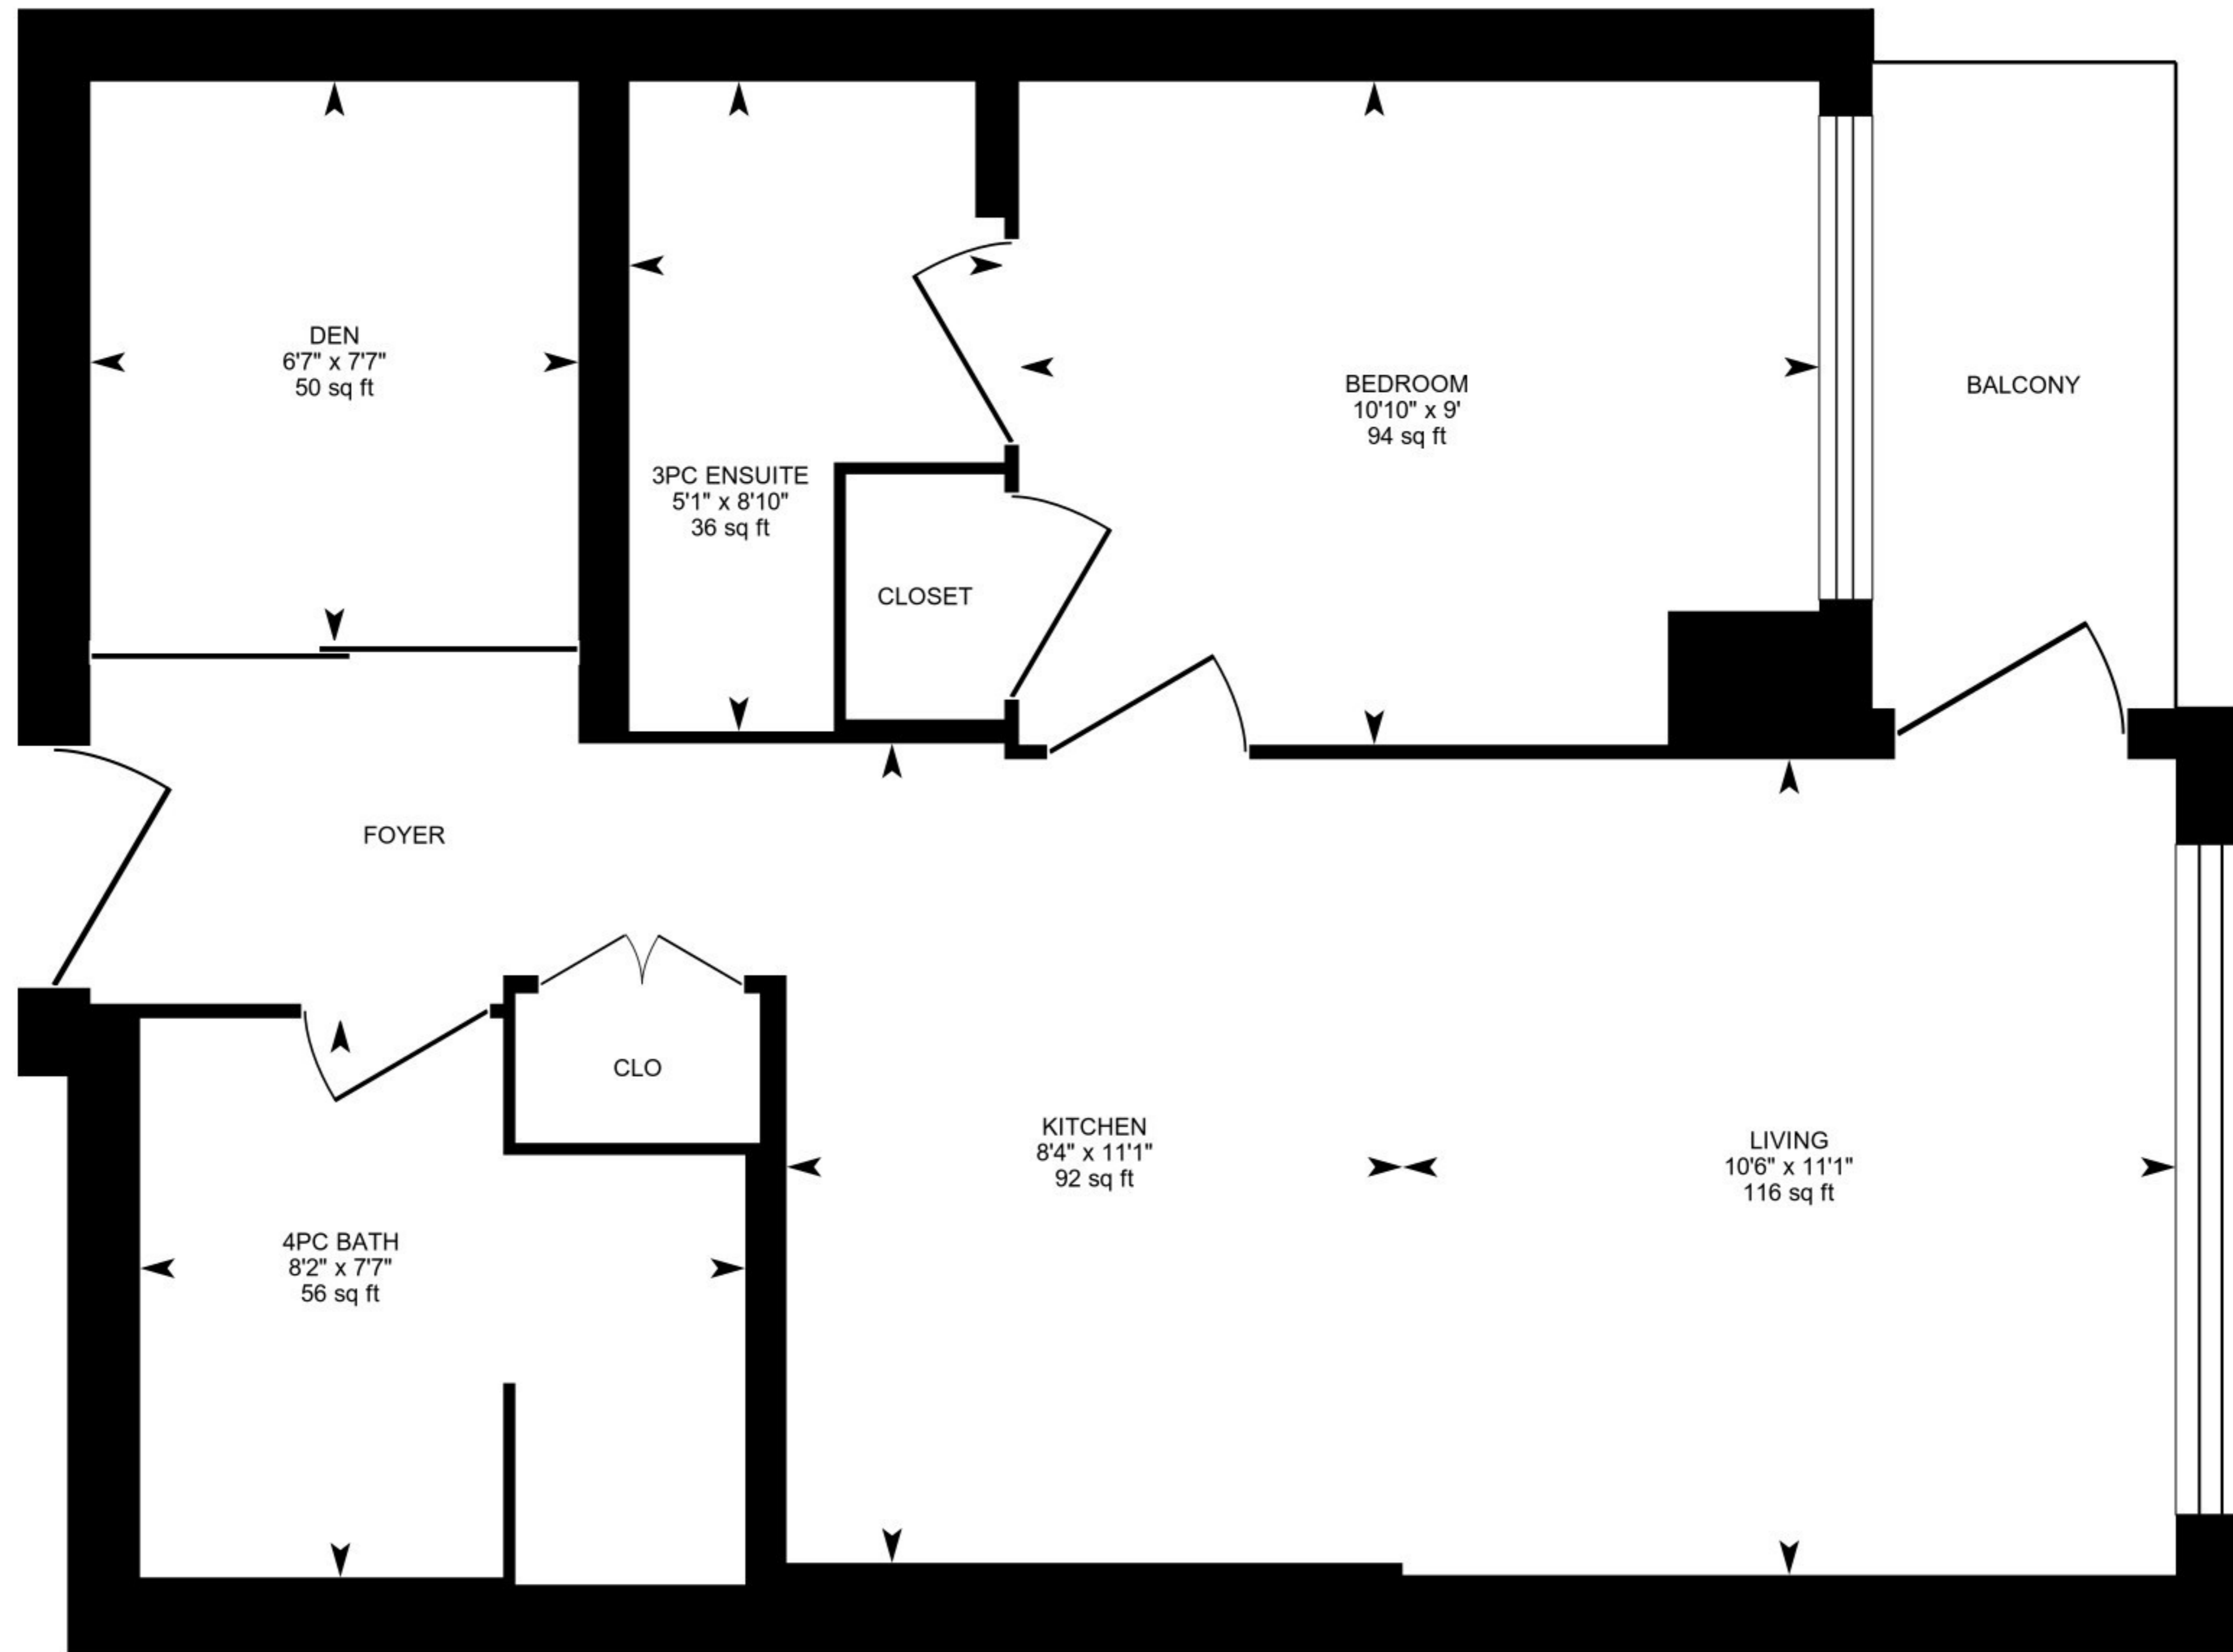

320-2333 Khalsa Gate, Oakville, ON

Main Floor - C. H. 9' Finished Area 620.35 sq ft

PREPARED: 2025/03/11