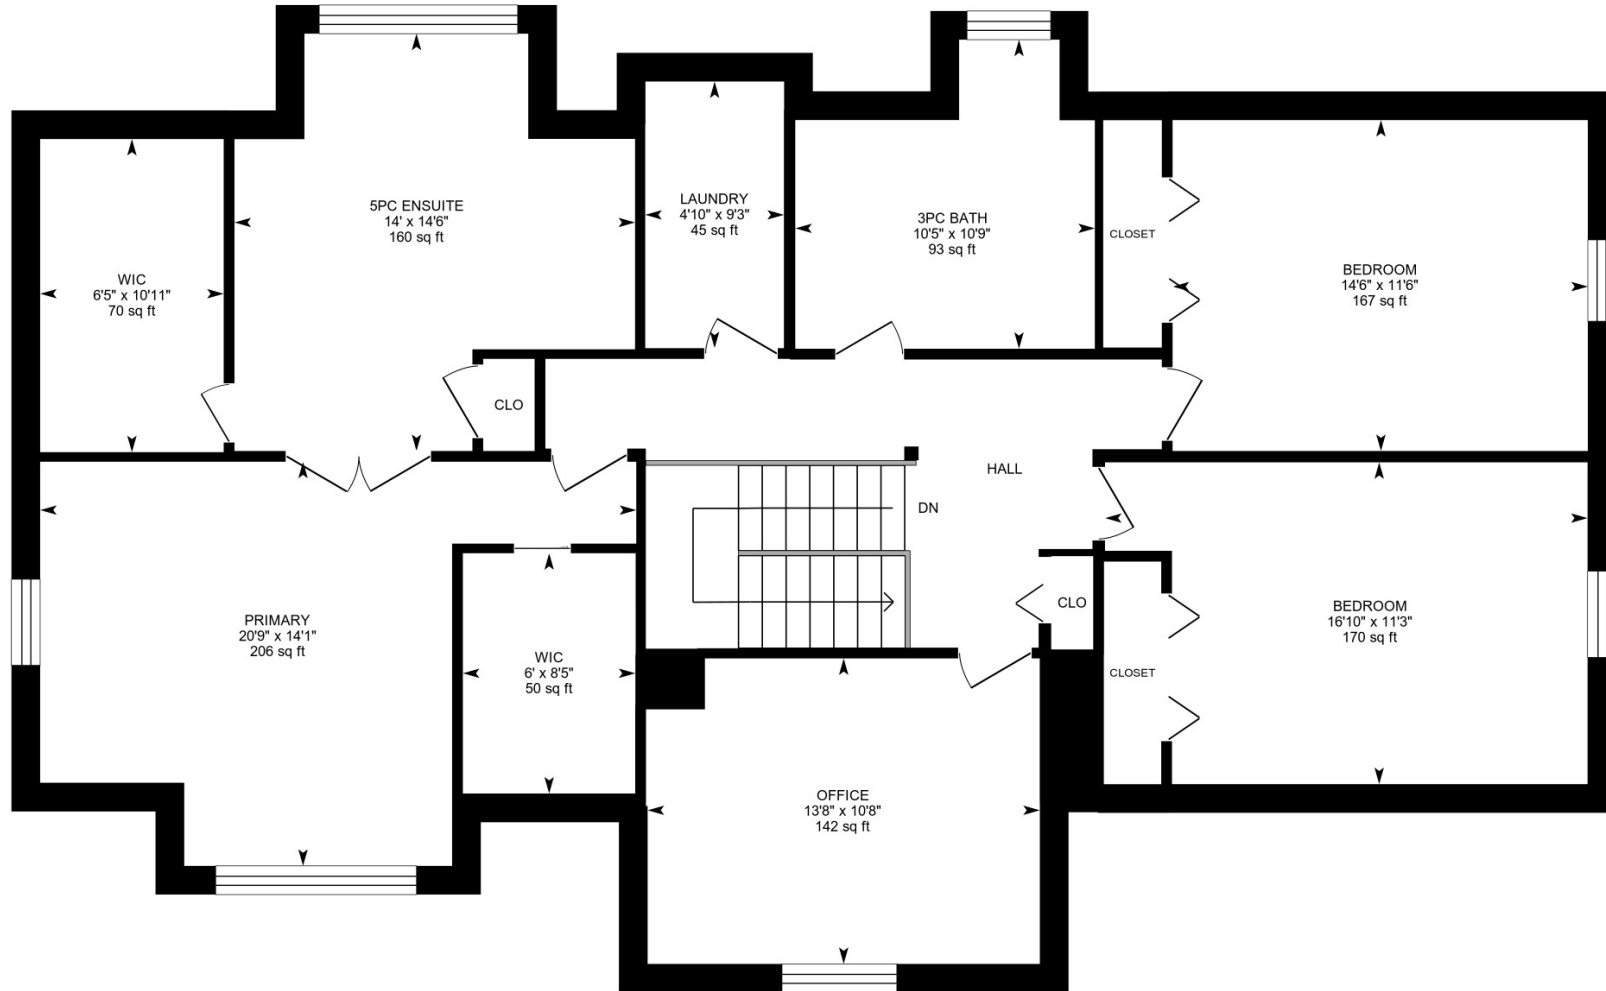

1440 Indian Grove, Mississauga, ON

Main Floor Finished Area 1320.26 sq ft
Unfinished Area 451.43 sq ft

PREPARED: 2024/09/10

White regions are excluded from total floor area in iGUIDE floor plans. All room dimensions and floor areas must be considered approximate and are subject to independent verification.

1440 Indian Grove, Mississauga, ON

2nd Floor Finished Area 1581.68 sq ft

PREPARED: 2024/09/10

1440 Indian Grove, Mississauga, ON

Basement (Below Grade) Finished Area 942.31 sq ft
Unfinished Area 358.45 sq ft