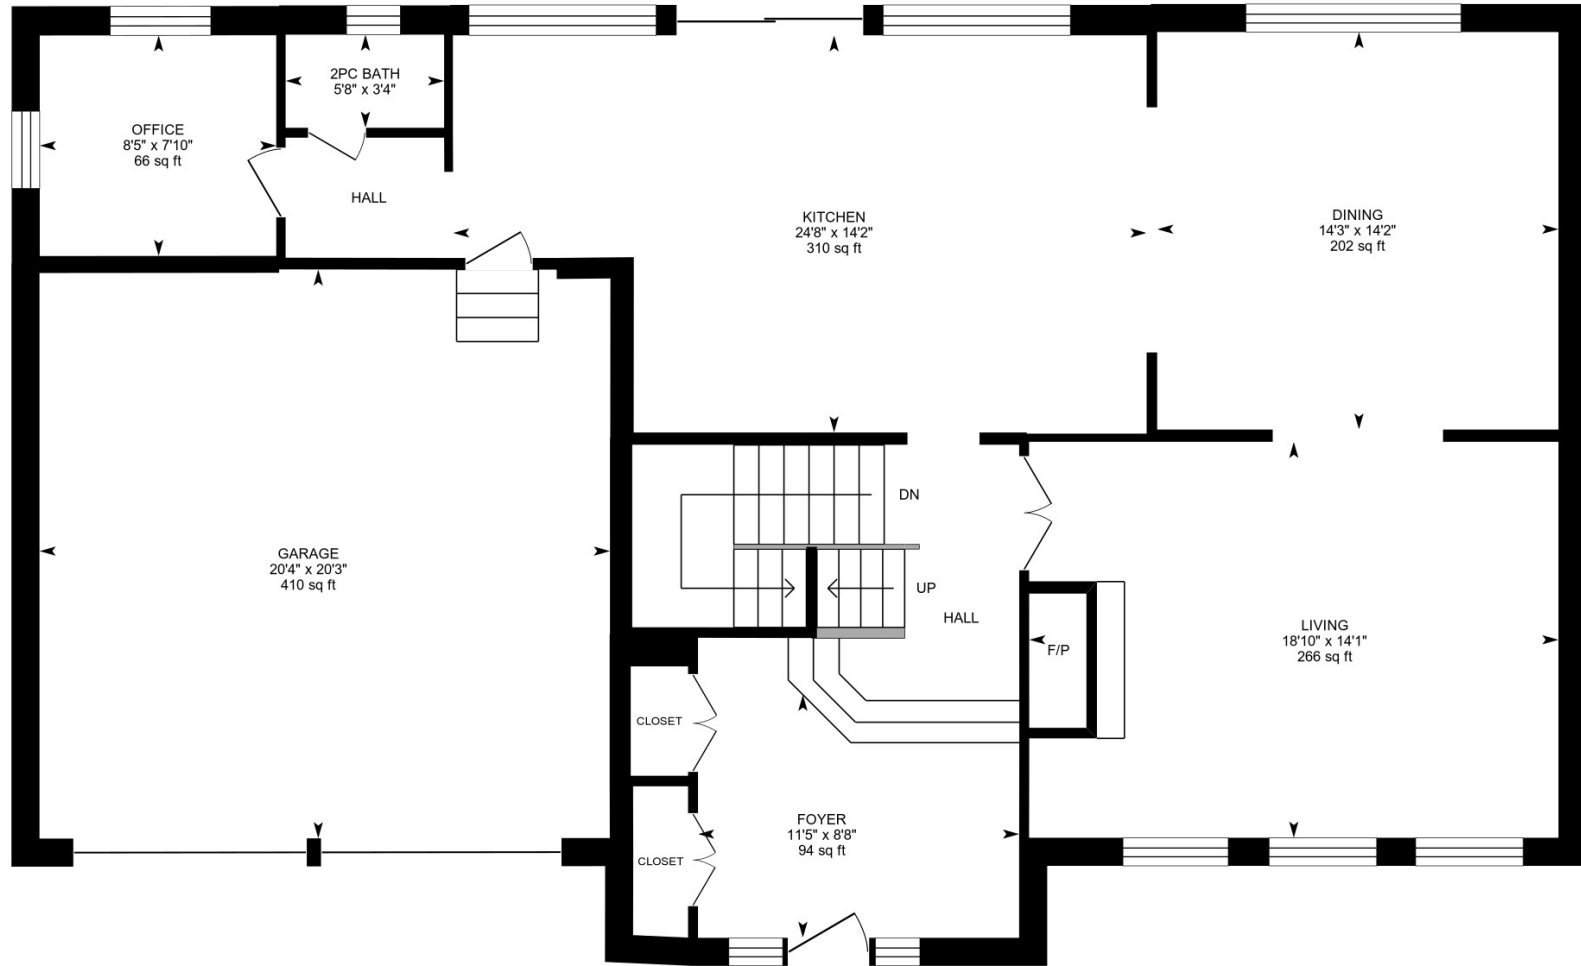

1440 Indian Grove, Mississauga, ON

Main Floor Finished Area 1320.26 sq ft
Unfinished Area 451.43 sq ft

PREPARED: 2024/09/10

White regions are excluded from total floor area in iGUIDE floor plans. All room dimensions and floor areas must be considered approximate and are subject to independent verification.

1440 Indian Grove, Mississauga, ON

2nd Floor Finished Area 1581.68 sq ft

PREPARED: 2024/09/10

1440 Indian Grove, Mississauga, ON

Basement (Below Grade) Finished Area 942.31 sq ft
Unfinished Area 358.45 sq ft