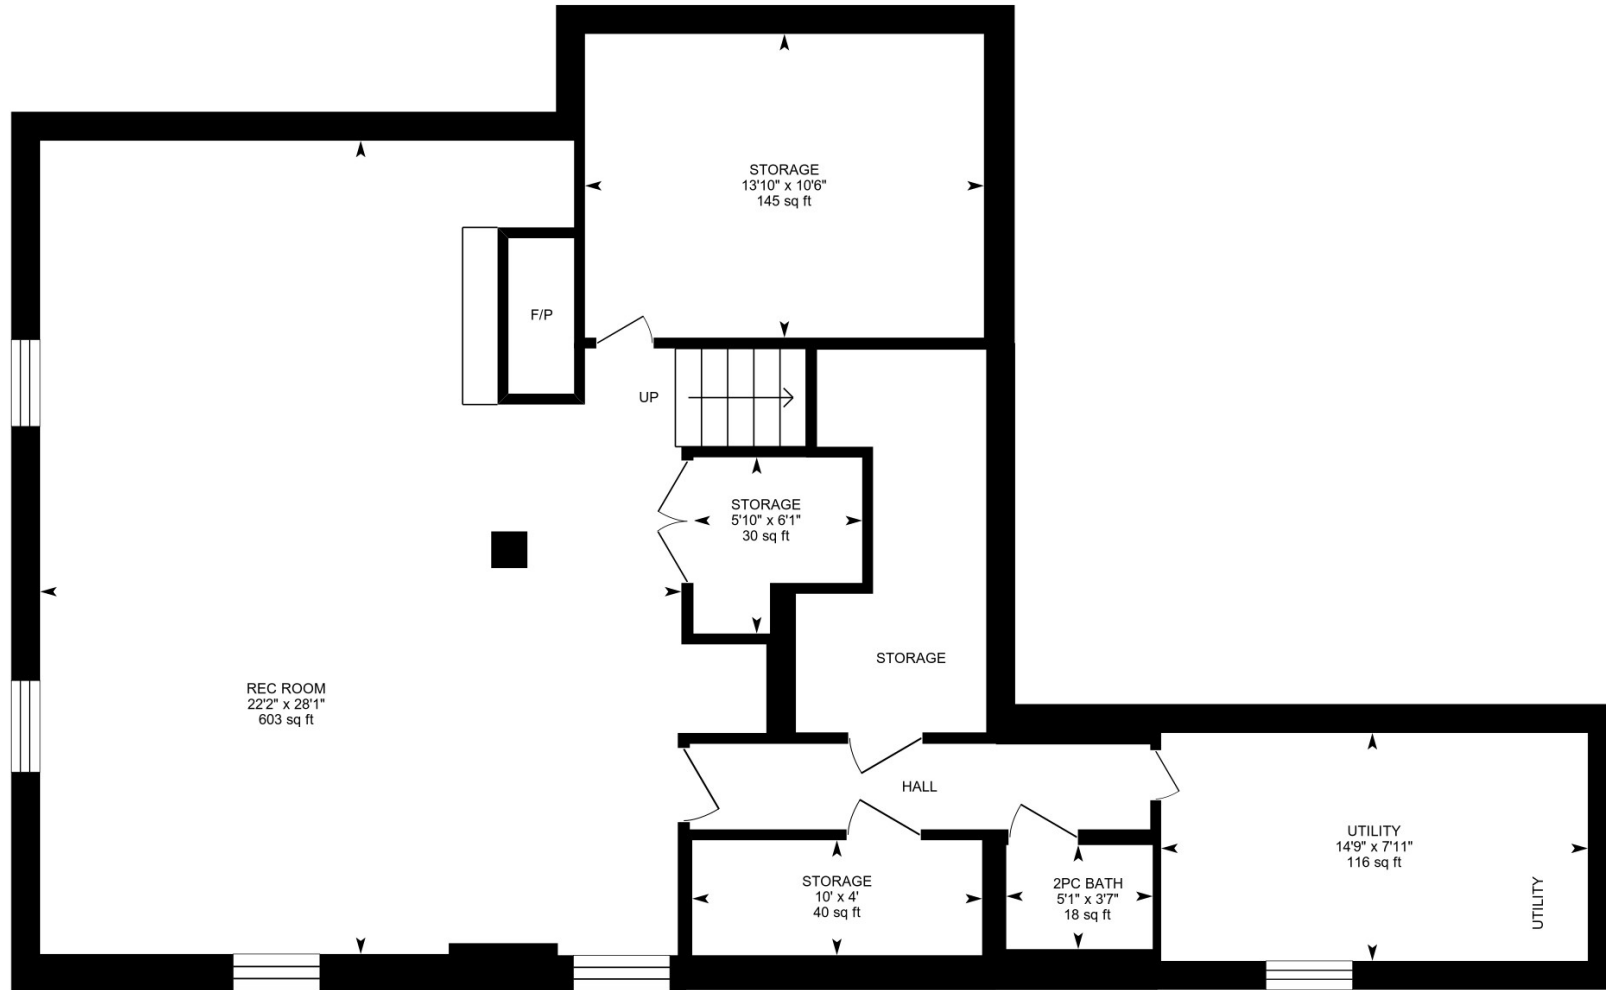

1440 Indian Grove, Mississauga, ON

Main Floor Finished Area 1320.26 sq ft
Unfinished Area 451.43 sq ft

PREPARED: 2024/09/10

White regions are excluded from total floor area in iGUIDE floor plans. All room dimensions and floor areas must be considered approximate and are subject to independent verification.

1440 Indian Grove, Mississauga, ON

2nd Floor Finished Area 1581.68 sq ft

PREPARED: 2024/09/10

1440 Indian Grove, Mississauga, ON

Basement (Below Grade) Finished Area 942.31 sq ft
Unfinished Area 358.45 sq ft