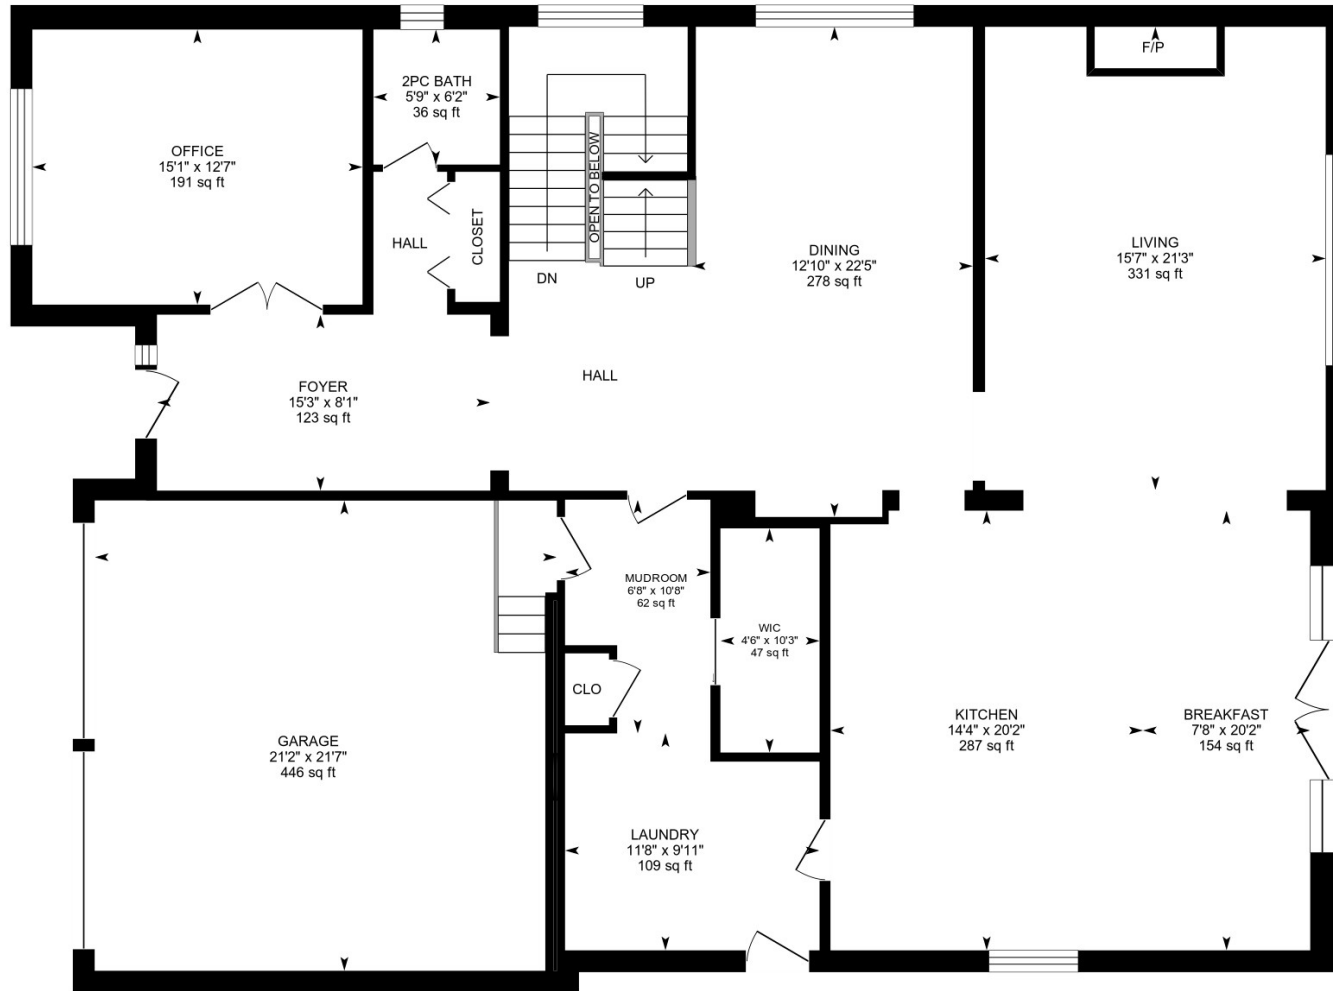

1366 Queen Victoria Ave, Mississauga, ON

Main Floor Finished Area 2104.47 sq ft
Unfinished Area 503.21 sq ft

PREPARED: 2024/09/18

1366 Queen Victoria Ave, Mississauga, ON

2nd Floor Finished Area 1871.42 sq ft

PREPARED: 2024/09/18

White regions are excluded from total floor area in iGUIDE floor plans. All room dimensions and floor areas must be considered approximate and are subject to independent verification.

1366 Queen Victoria Ave, Mississauga, ON

Basement (Below Grade) Finished Area 1912.13 sq ft
Unfinished Area 129.36 sq ft

PREPARED: 2024/09/18