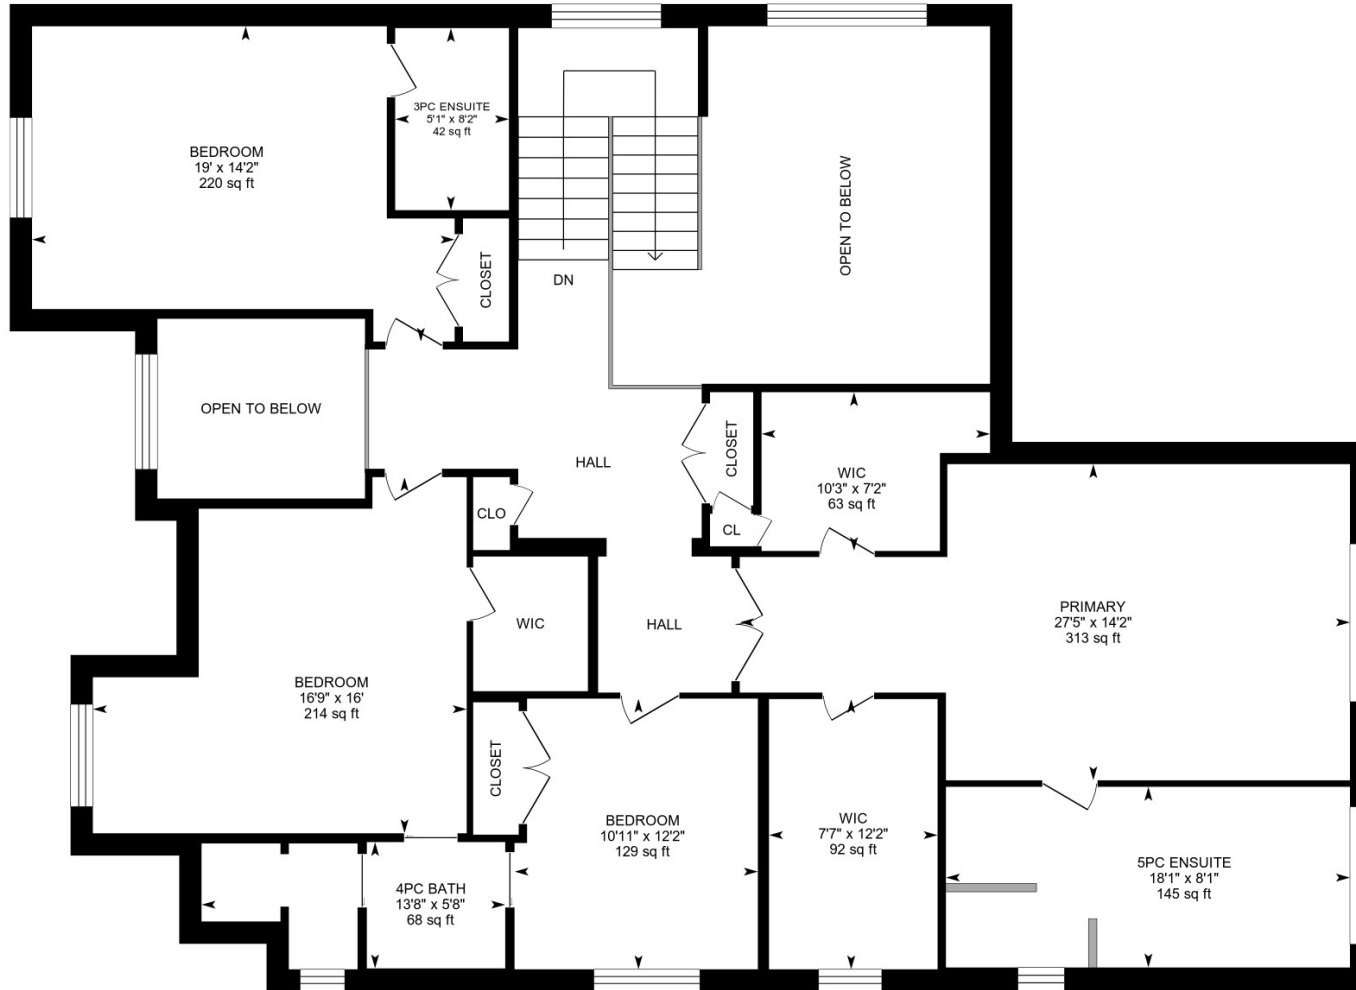

1366 Queen Victoria Ave, Mississauga, ON

Main Floor Finished Area 2104.47 sq ft
Unfinished Area 503.21 sq ft

PREPARED: 2024/09/18

1366 Queen Victoria Ave, Mississauga, ON

2nd Floor Finished Area 1871.42 sq ft

PREPARED: 2024/09/18

White regions are excluded from total floor area in iGUIDE floor plans. All room dimensions and floor areas must be considered approximate and are subject to independent verification.

1366 Queen Victoria Ave, Mississauga, ON

Basement (Below Grade) Finished Area 1912.13 sq ft
Unfinished Area 129.36 sq ft

PREPARED: 2024/09/18