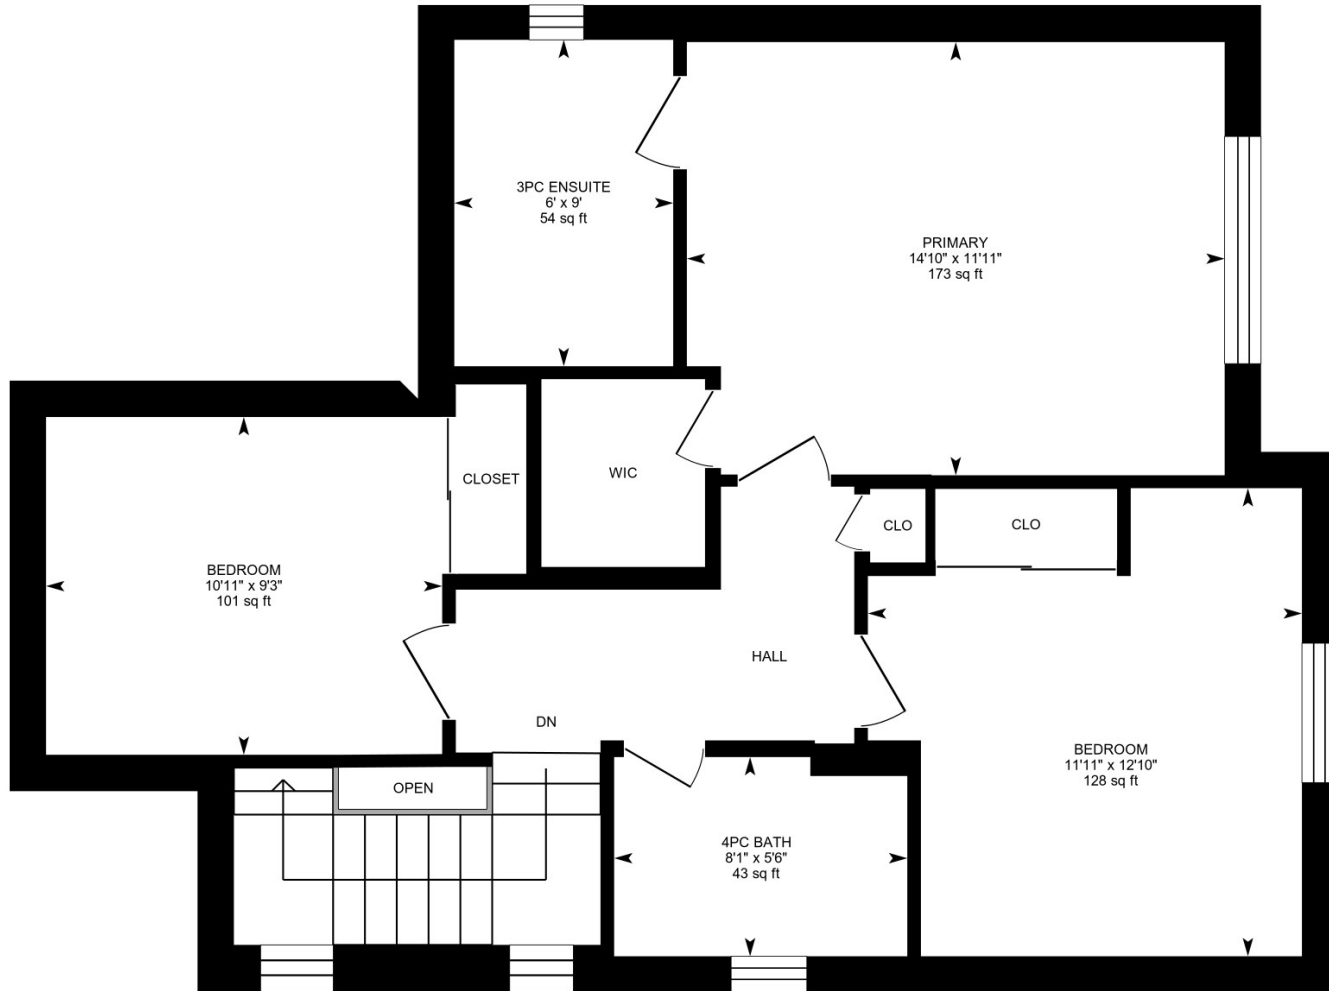

1024 Queen St W, Mississauga, ON

Main Floor Finished Area 762.36 sq ft
Unfinished Area 335.07 sq ft

PREPARED: 2024/07/16

White regions are excluded from total floor area in iGUIDE floor plans. All room dimensions and floor areas must be considered approximate and are subject to independent verification.

1024 Queen St W, Mississauga, ON

2nd Floor Finished Area 813.04 sq ft

PREPARED: 2024/07/16

White regions are excluded from total floor area in iGUIDE floor plans. All room dimensions and floor areas must be considered approximate and are subject to independent verification.

1024 Queen St W, Mississauga, ON

Basement (Below Grade) Finished Area 564.07 sq ft
Unfinished Area 157.35 sq ft

PREPARED: 2024/07/16

White regions are excluded from total floor area in iGUIDE floor plans. All room dimensions and floor areas must be considered approximate and are subject to independent verification.