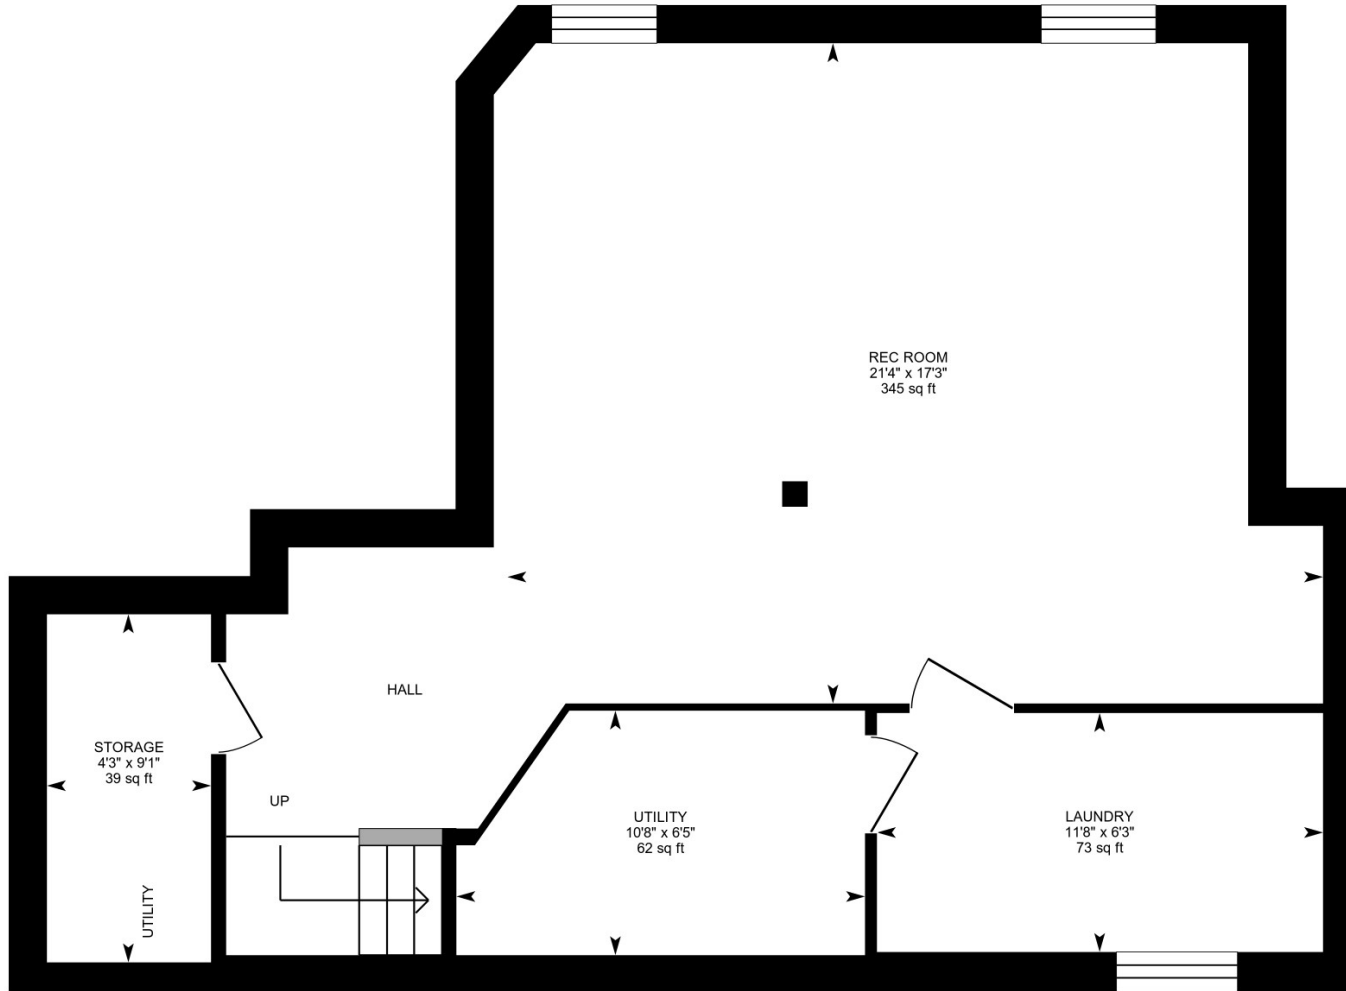

1024 Queen St W, Mississauga, ON

Main Floor Finished Area 762.36 sq ft
Unfinished Area 335.07 sq ft

PREPARED: 2024/07/16

White regions are excluded from total floor area in iGUIDE floor plans. All room dimensions and floor areas must be considered approximate and are subject to independent verification.

1024 Queen St W, Mississauga, ON

2nd Floor Finished Area 813.04 sq ft

PREPARED: 2024/07/16

White regions are excluded from total floor area in iGUIDE floor plans. All room dimensions and floor areas must be considered approximate and are subject to independent verification.

1024 Queen St W, Mississauga, ON

Basement (Below Grade) Finished Area 564.07 sq ft
Unfinished Area 157.35 sq ft

PREPARED: 2024/07/16

White regions are excluded from total floor area in iGUIDE floor plans. All room dimensions and floor areas must be considered approximate and are subject to independent verification.