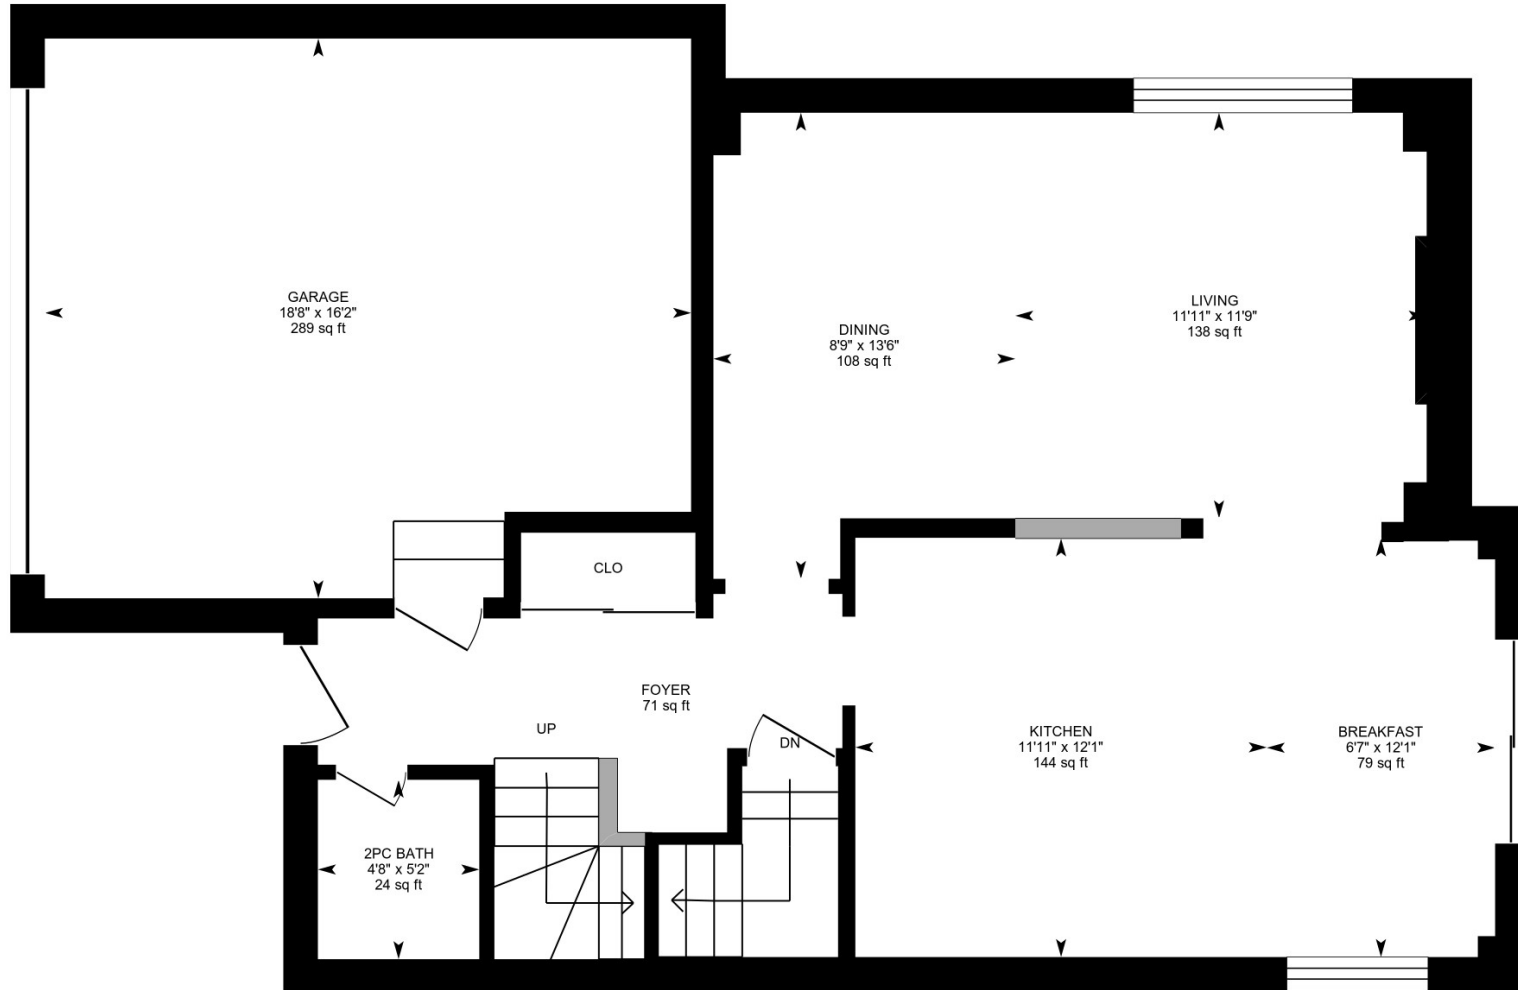

1024 Queen St W, Mississauga, ON

Main Floor Finished Area 762.36 sq ft
Unfinished Area 335.07 sq ft

PREPARED: 2024/07/16

White regions are excluded from total floor area in iGUIDE floor plans. All room dimensions and floor areas must be considered approximate and are subject to independent verification.

1024 Queen St W, Mississauga, ON

2nd Floor Finished Area 813.04 sq ft

PREPARED: 2024/07/16

White regions are excluded from total floor area in iGUIDE floor plans. All room dimensions and floor areas must be considered approximate and are subject to independent verification.

1024 Queen St W, Mississauga, ON

Basement (Below Grade) Finished Area 564.07 sq ft
Unfinished Area 157.35 sq ft

PREPARED: 2024/07/16

White regions are excluded from total floor area in iGUIDE floor plans. All room dimensions and floor areas must be considered approximate and are subject to independent verification.