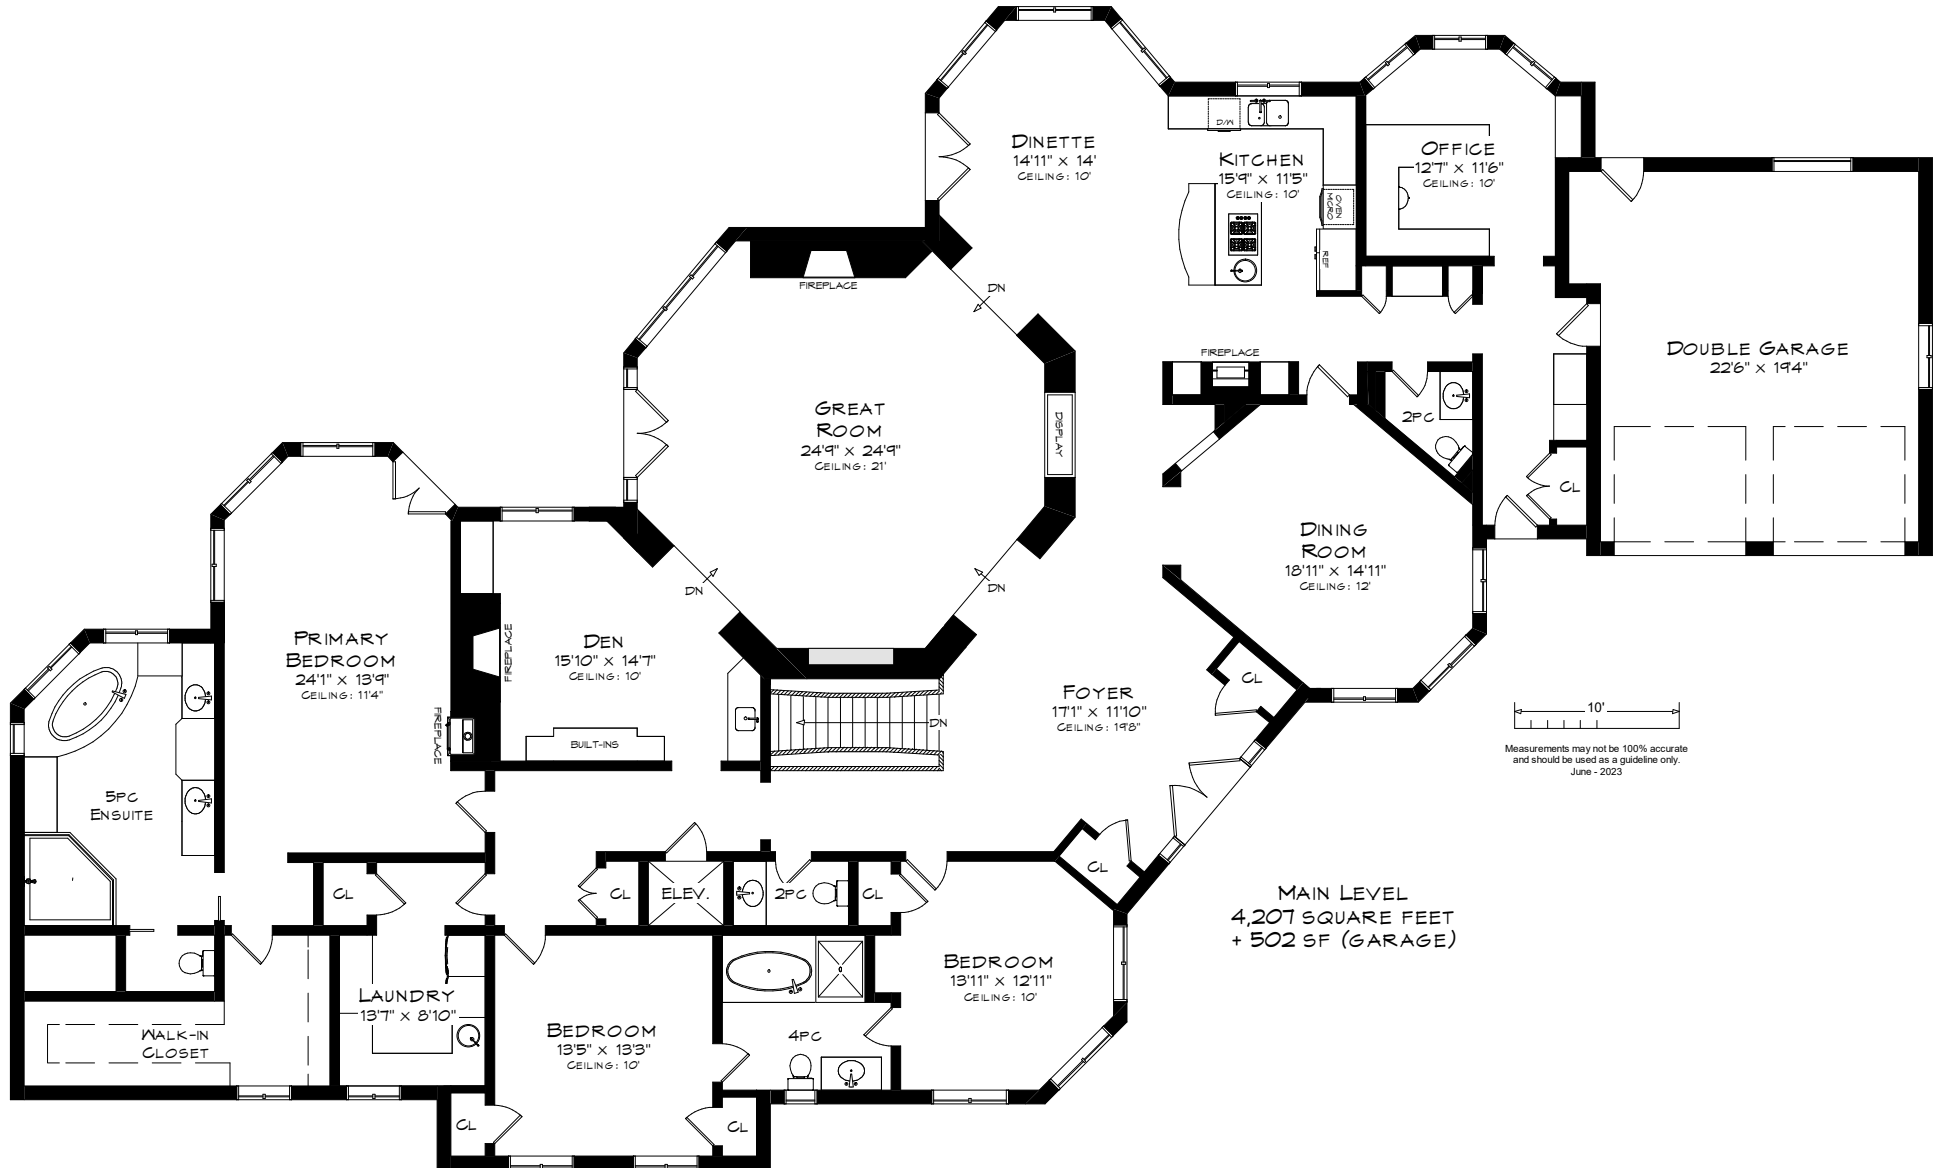

# 872 WHITTIER CRESCENT

TOTAL SQUARE FOOTAGE  
7,703 SQ.FT.

MAIN LEVEL  
4,207 SQUARE FEET  
+ 502 SF (GARAGE)

10'  
Measurements may not be 100% accurate  
and should be used as a guideline only.  
June - 2023

# 872 WHITTIER CRESCENT