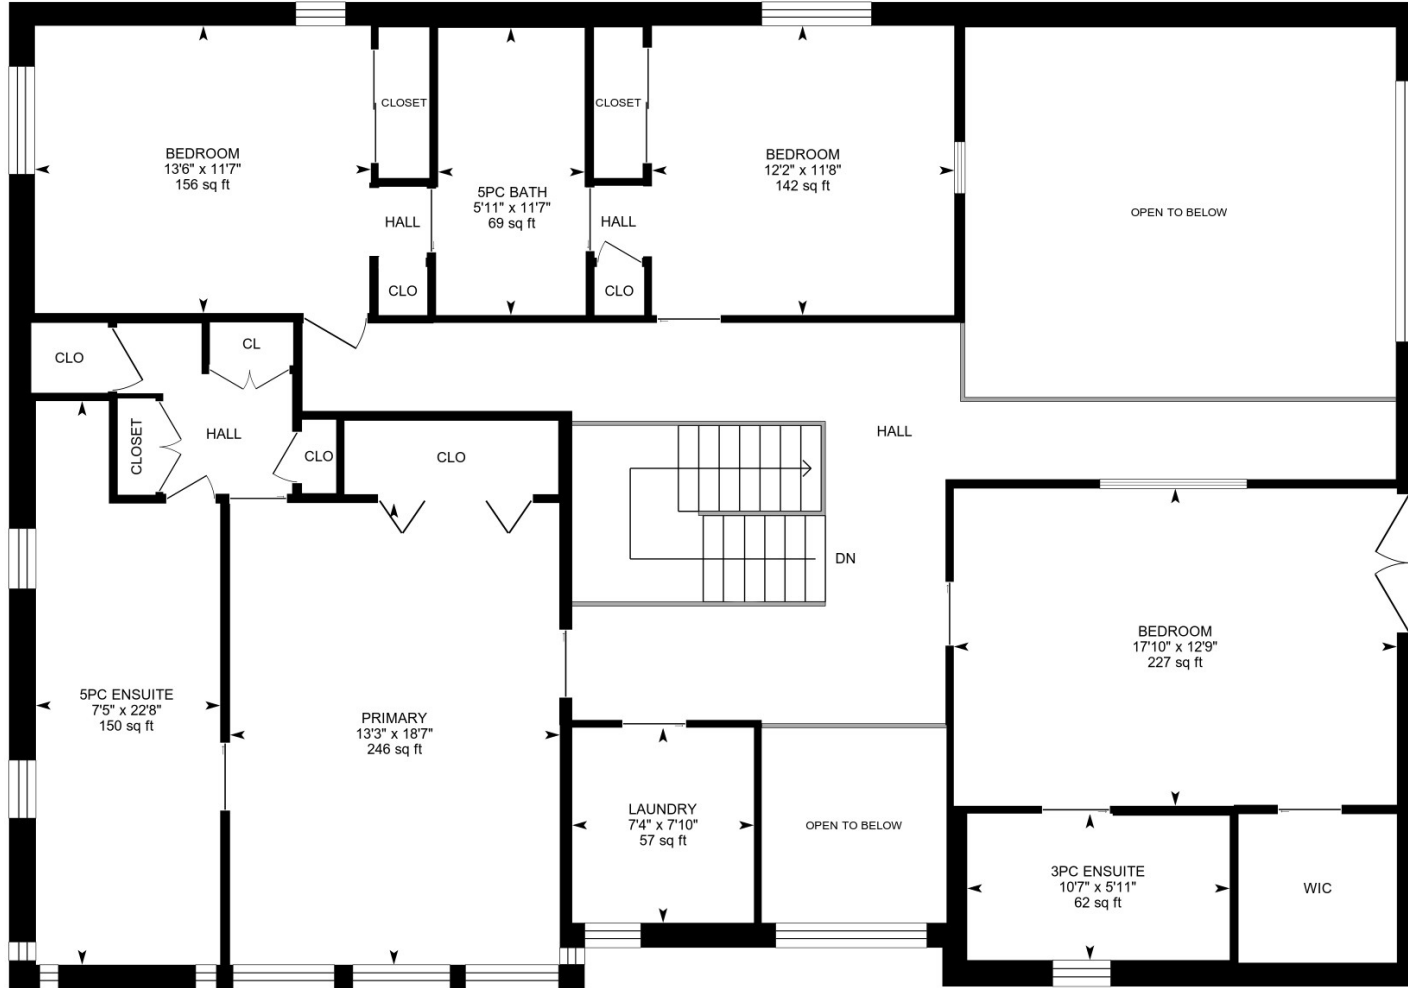

622 Kozel Ct, Mississauga, ON

Main Floor Finished Area 1662.44 sq ft
Unfinished Area 459.12 sq ft

PREPARED: 2024/06/28

White regions are excluded from total floor area in iGUIDE floor plans. All room dimensions and floor areas must be considered approximate and are subject to independent verification.

622 Kozel Ct, Mississauga, ON

2nd Floor Finished Area 1873.31 sq ft

PREPARED: 2024/06/28

622 Kozel Ct, Mississauga, ON

Basement (Below Grade) Finished Area 1316.91 sq ft
Unfinished Area 286.38 sq ft

PREPARED: 2024/06/28

White regions are excluded from total floor area in iGUIDE floor plans. All room dimensions and floor areas must be considered approximate and are subject to independent verification.