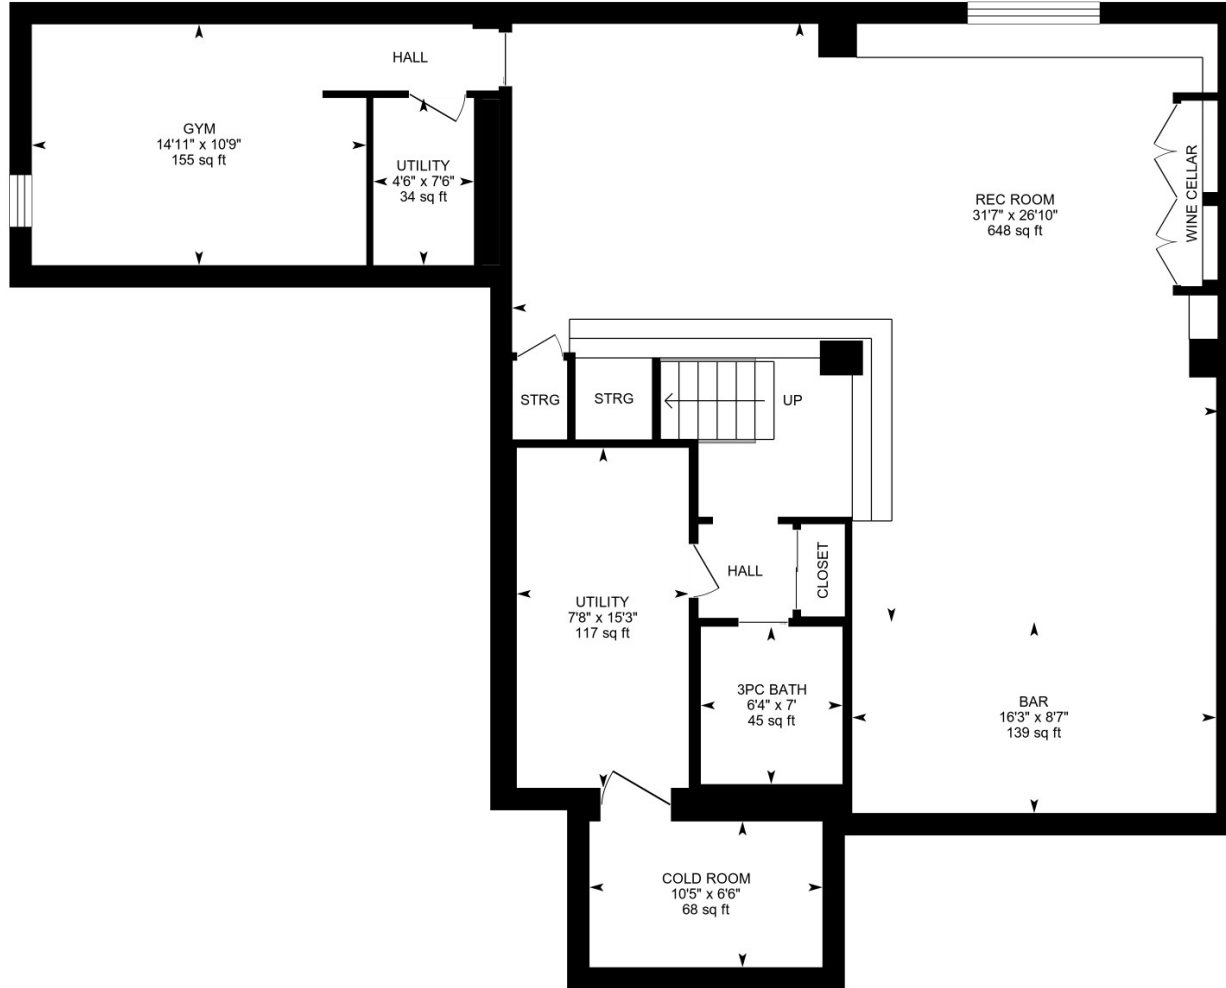

622 Kozel Ct, Mississauga, ON

Main Floor Finished Area 1662.44 sq ft
Unfinished Area 459.12 sq ft

PREPARED: 2024/06/28

White regions are excluded from total floor area in iGUIDE floor plans. All room dimensions and floor areas must be considered approximate and are subject to independent verification.

622 Kozel Ct, Mississauga, ON

2nd Floor Finished Area 1873.31 sq ft

PREPARED: 2024/06/28

622 Kozel Ct, Mississauga, ON

Basement (Below Grade) Finished Area 1316.91 sq ft
Unfinished Area 286.38 sq ft

PREPARED: 2024/06/28

White regions are excluded from total floor area in iGUIDE floor plans. All room dimensions and floor areas must be considered approximate and are subject to independent verification.