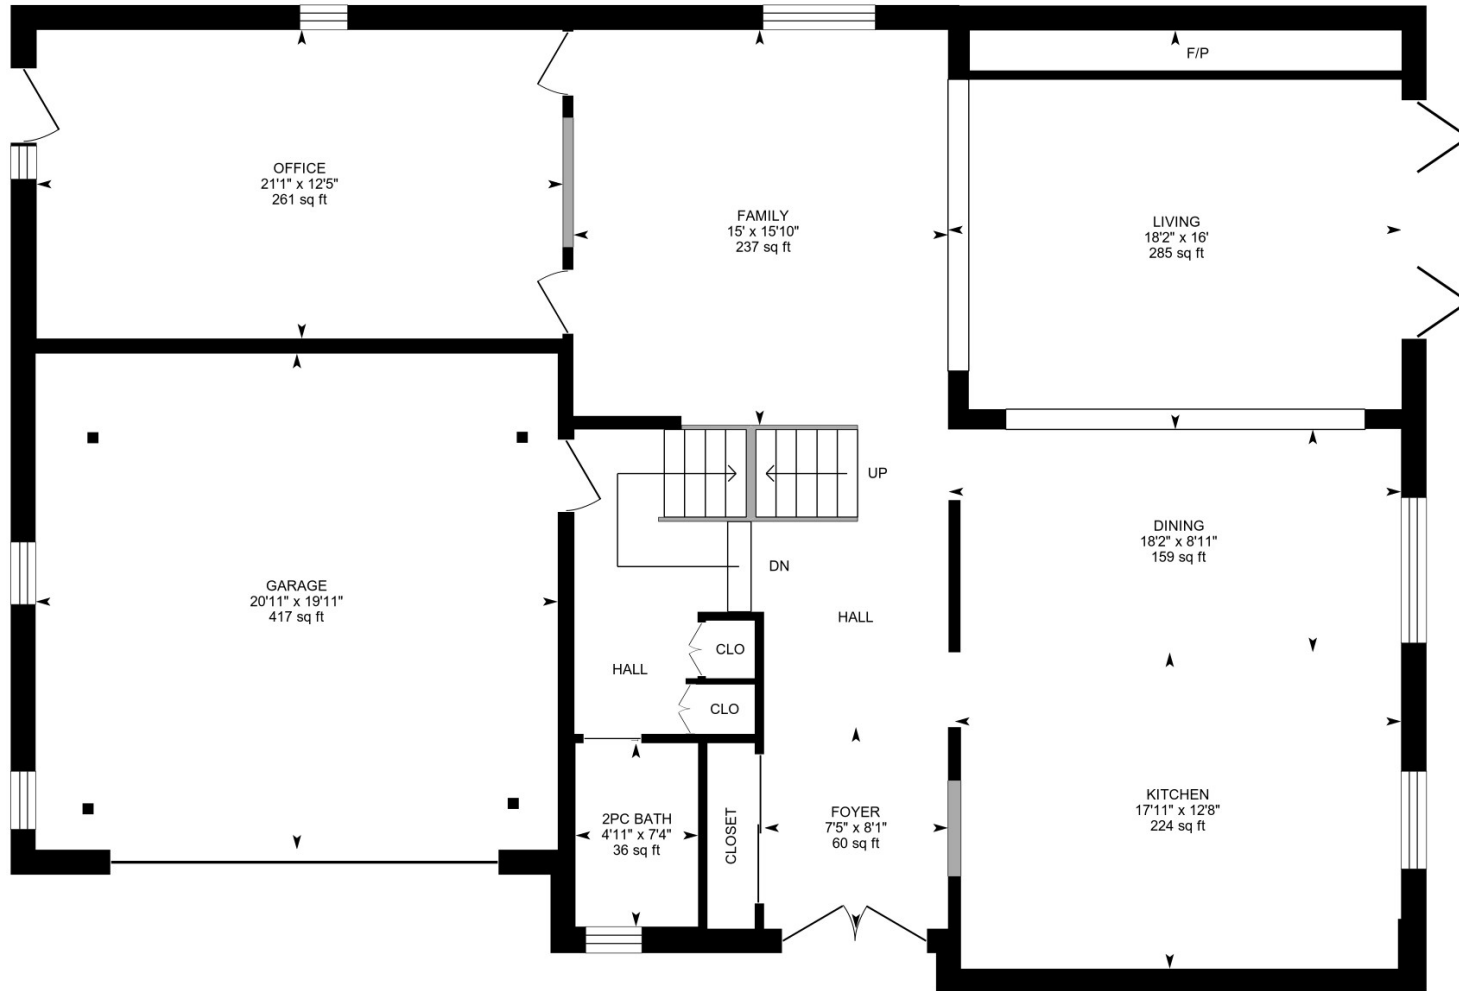

622 Kozel Ct, Mississauga, ON

Main Floor Finished Area 1662.44 sq ft
Unfinished Area 459.12 sq ft

PREPARED: 2024/06/28

White regions are excluded from total floor area in iGUIDE floor plans. All room dimensions and floor areas must be considered approximate and are subject to independent verification.

622 Kozel Ct, Mississauga, ON

2nd Floor Finished Area 1873.31 sq ft

PREPARED: 2024/06/28

622 Kozel Ct, Mississauga, ON

Basement (Below Grade) Finished Area 1316.91 sq ft
Unfinished Area 286.38 sq ft

PREPARED: 2024/06/28

White regions are excluded from total floor area in iGUIDE floor plans. All room dimensions and floor areas must be considered approximate and are subject to independent verification.