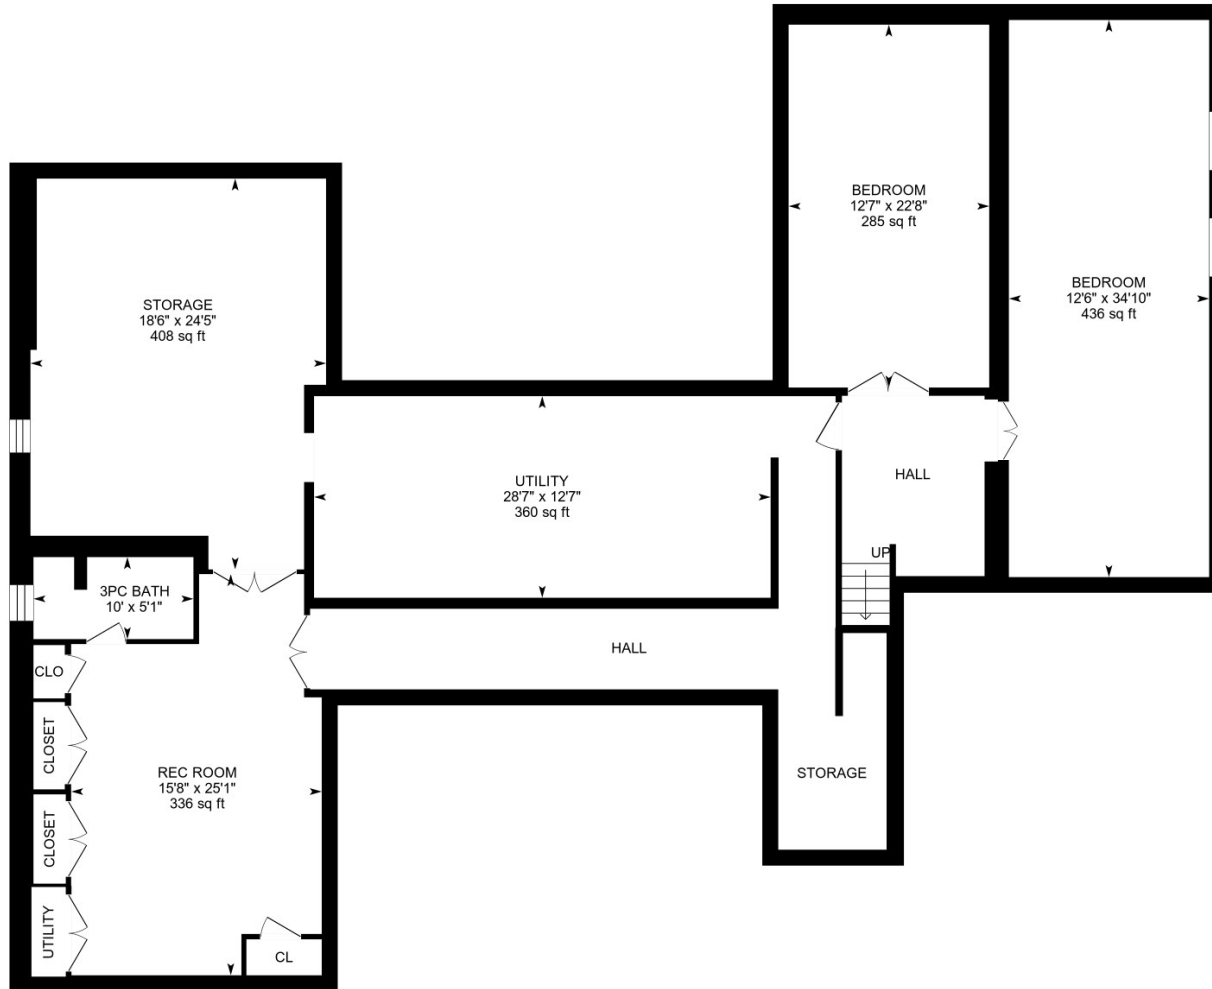

2225 Shardawn Mews, Mississauga, ON

Main Floor Finished Area 2878.17 sq ft

PREPARED: 2024/06/26

White regions are excluded from total floor area in iGUIDE floor plans. All room dimensions and floor areas must be considered approximate and are subject to independent verification.

2225 Shardawn Mews, Mississauga, ON

Basement (Below Grade) Finished Area 1521.36 sq ft
Unfinished Area 1254.26 sq ft

PREPARED: 2024/06/26