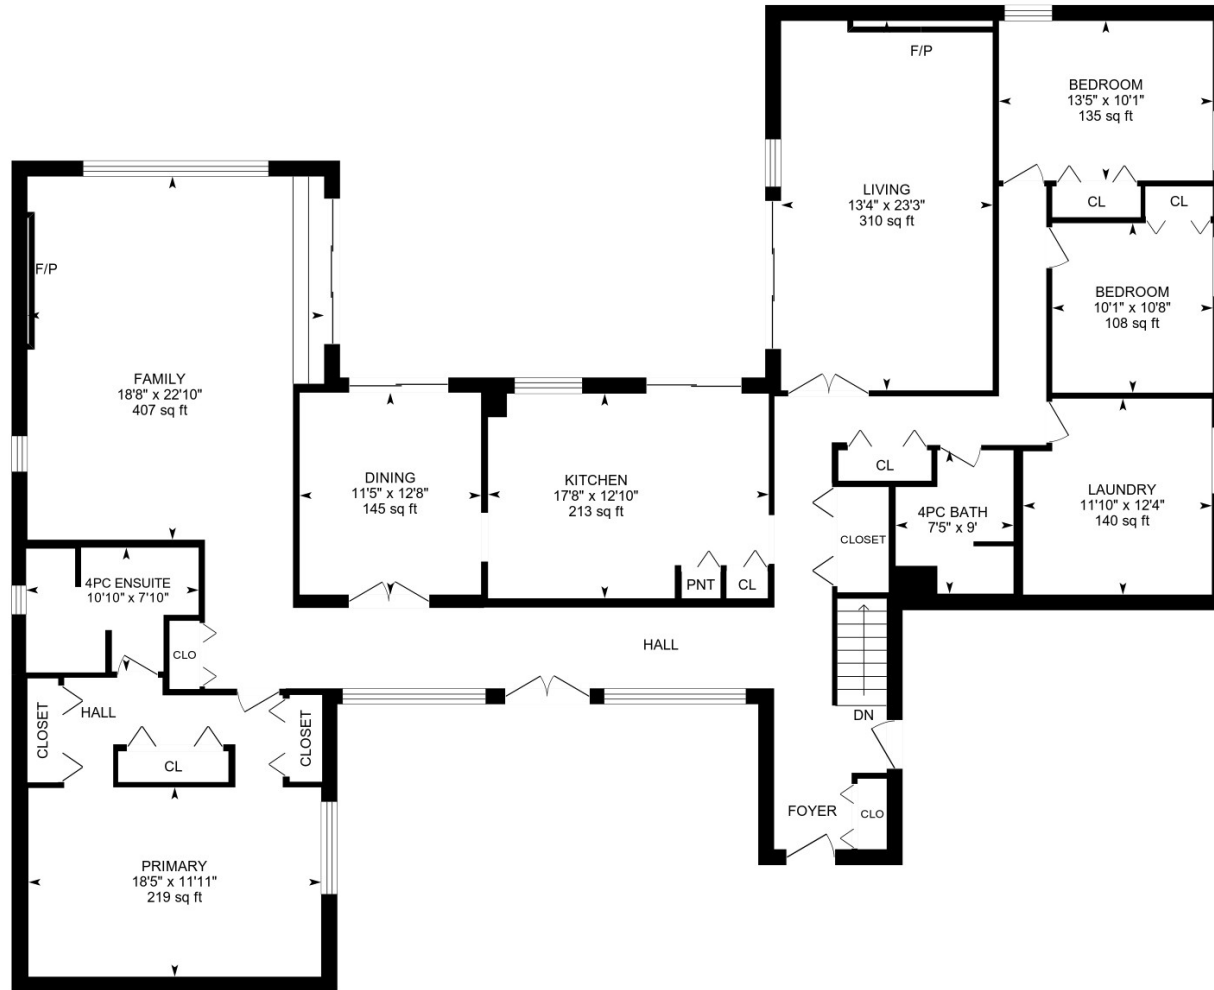

2225 Shardawn Mews, Mississauga, ON

Main Floor Finished Area 2878.17 sq ft

PREPARED: 2024/06/26

White regions are excluded from total floor area in iGUIDE floor plans. All room dimensions and floor areas must be considered approximate and are subject to independent verification.

2225 Shardawn Mews, Mississauga, ON

Basement (Below Grade) Finished Area 1521.36 sq ft
Unfinished Area 1254.26 sq ft

PREPARED: 2024/06/26