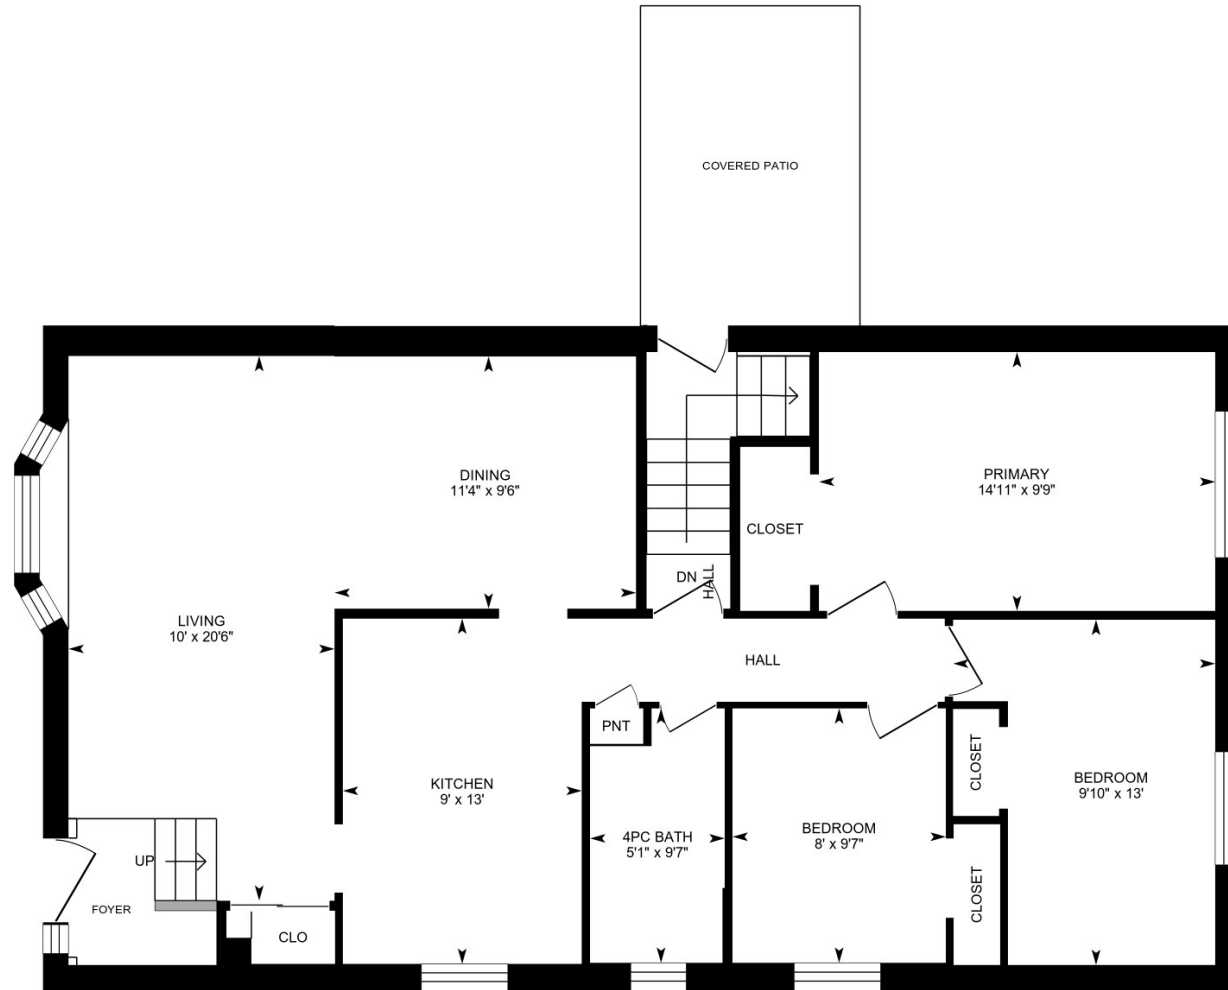

2817 Constable Rd, Mississauga, ON

Main Floor - C. H. 7.9' Finished Area 1124.16 sq ft

PREPARED: 2024/04/18

White regions are excluded from total floor area in iGUIDE floor plans. All room dimensions and floor areas must be considered approximate and are subject to independent verification.

2817 Constable Rd, Mississauga, ON

Basement - C. H. 7.3' (Below Grade) Finished Area 861.49 sq ft
Unfinished Area 232.88 sq ft

PREPARED: 2024/04/18

White regions are excluded from total floor area in iGUIDE floor plans. All room dimensions and floor areas must be considered approximate and are subject to independent verification.