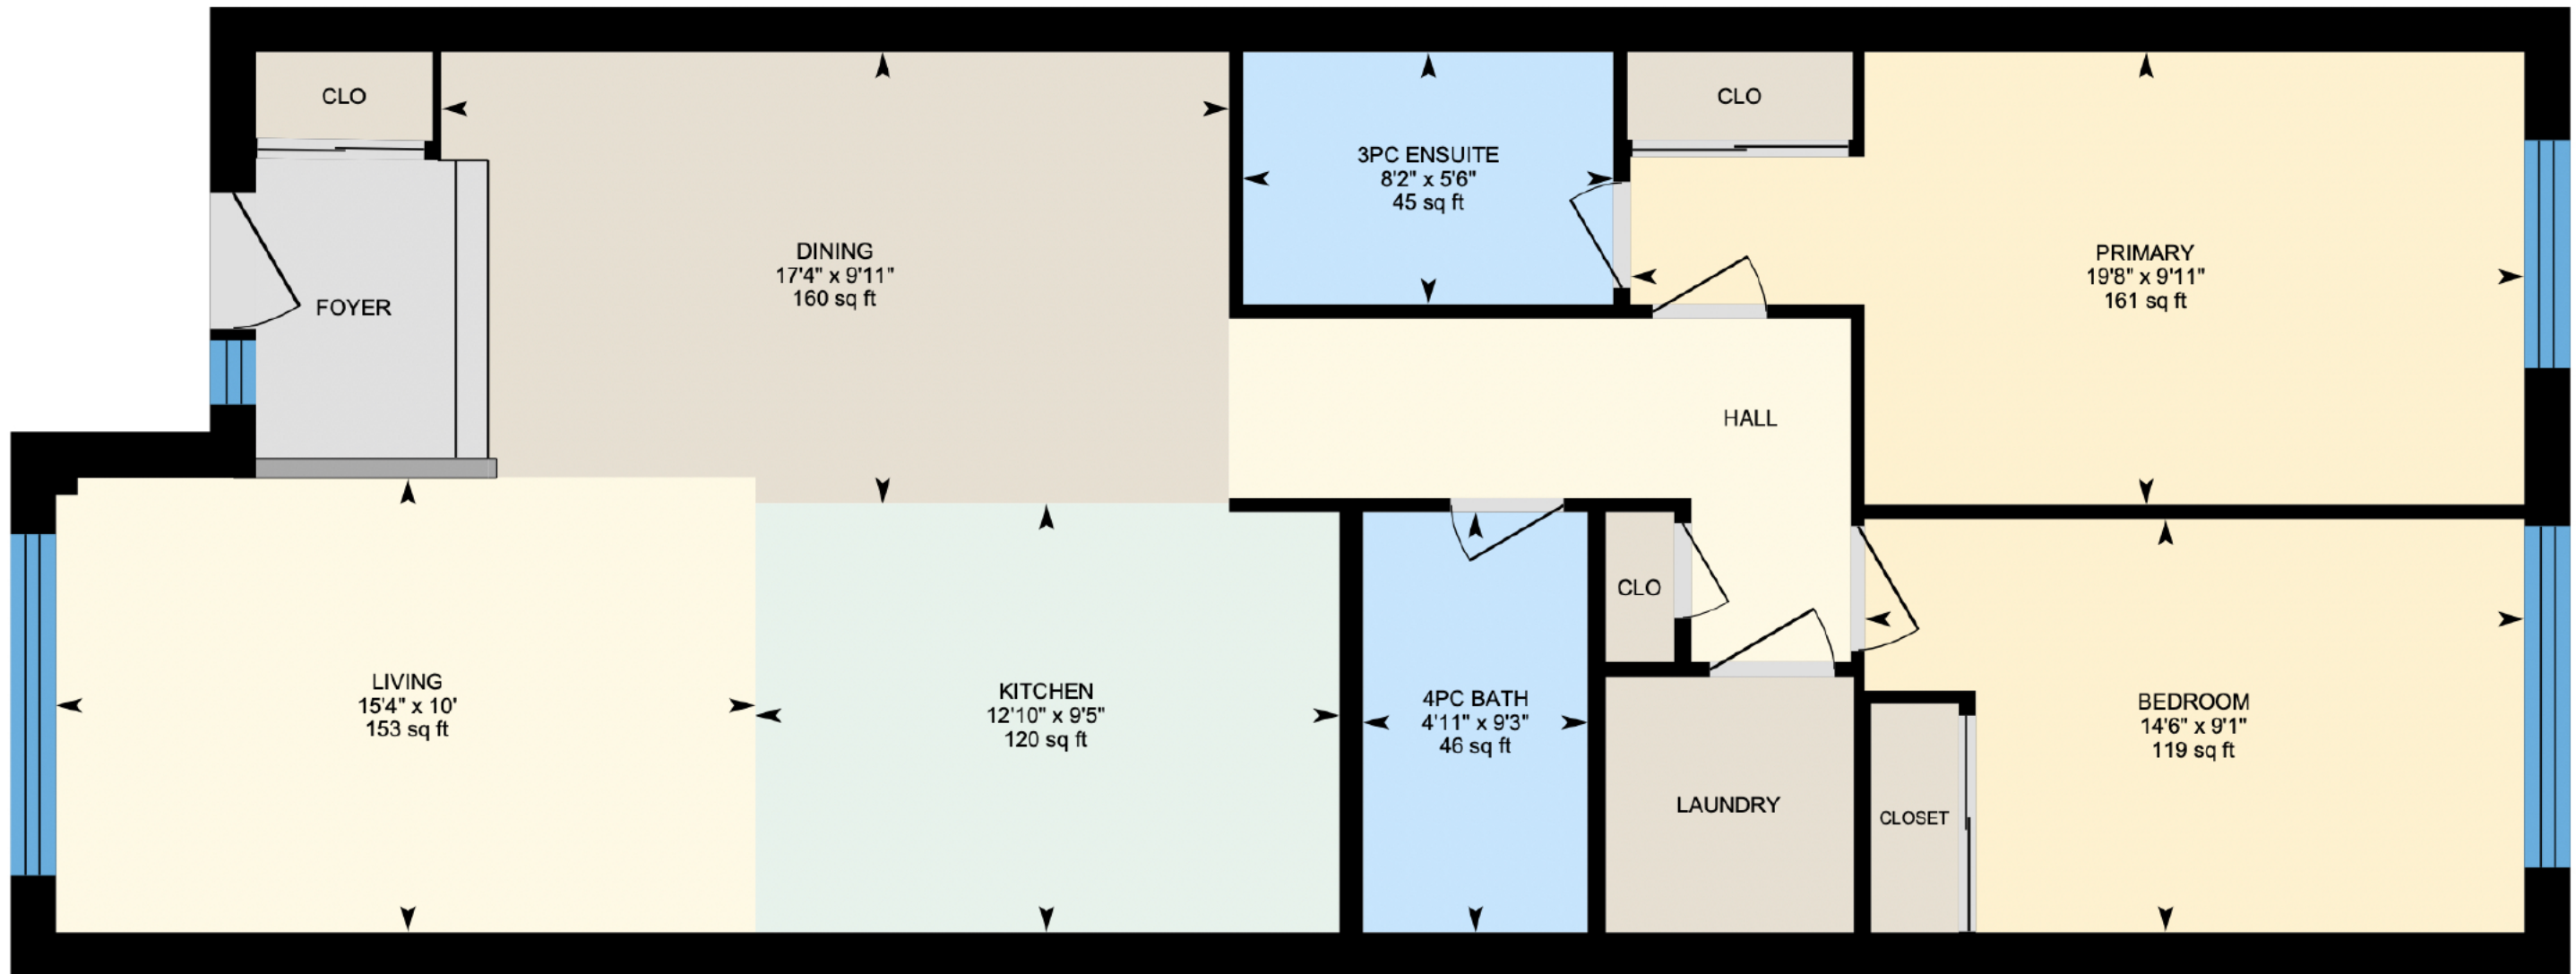

717-665 Cricklewood Dr., Mississauga, ON

Main Floor Finished Area 1159.27 sq ft

PREPARED: 2024/04/02