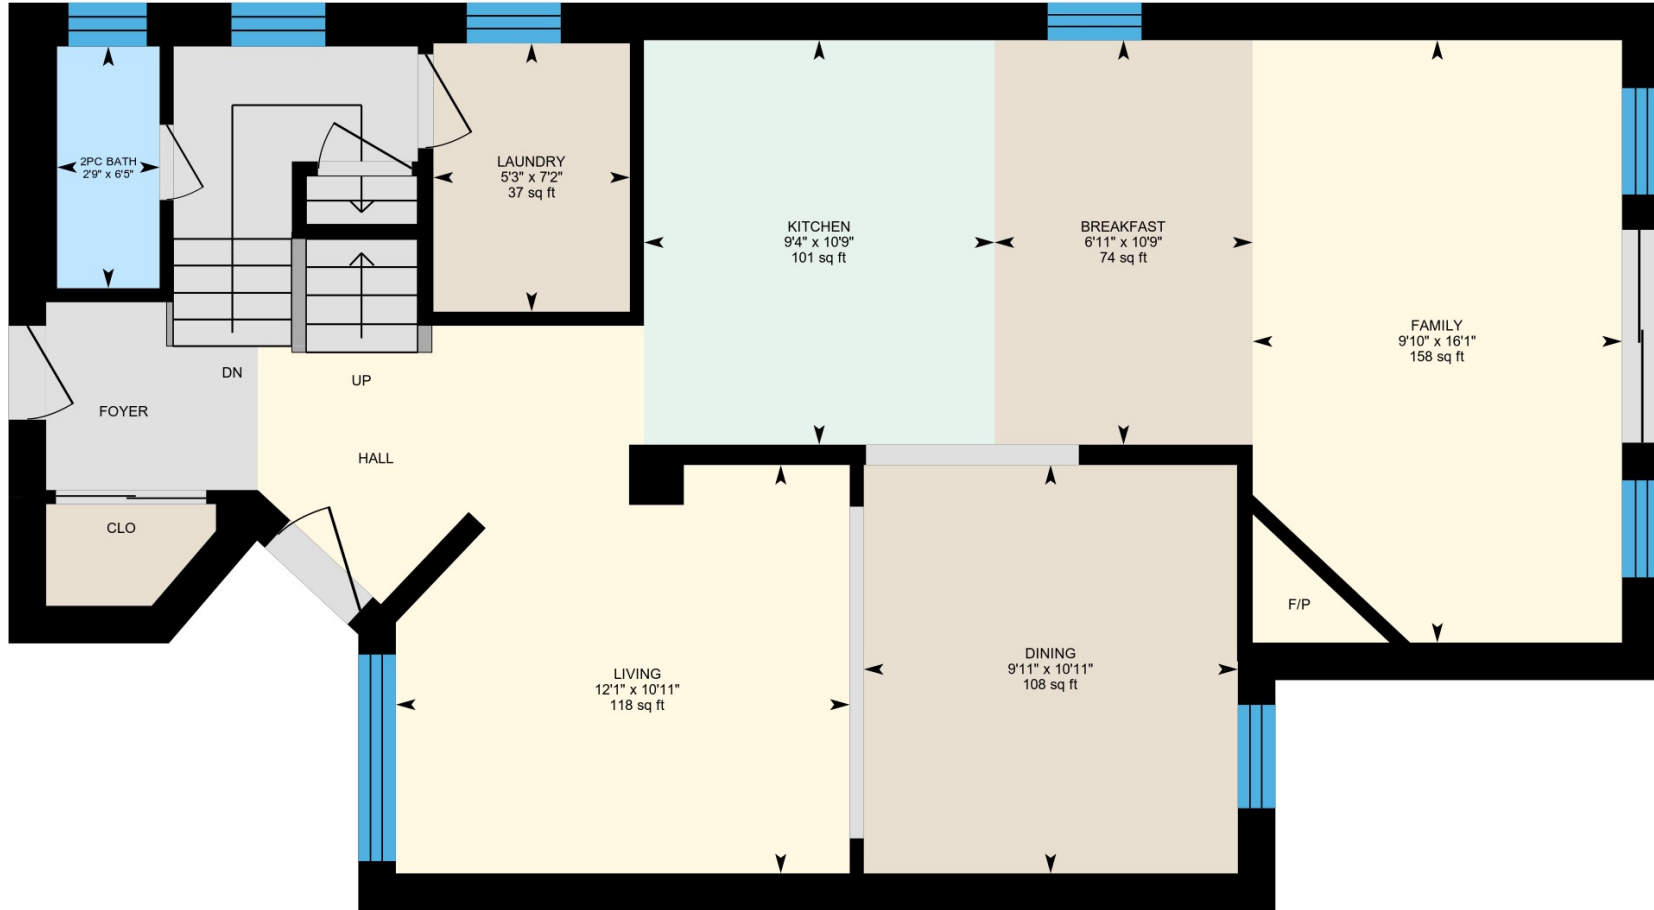

5772 Dawlish Crescent, Mississauga, ON

Main Floor Finished Area 921.41 sq ft

PREPARED: 2024/02/27

White regions are excluded from total floor area in iGUIDE floor plans. All room dimensions and floor areas must be considered approximate and are subject to independent verification.

5772 Dawlish Crescent, Mississauga, ON

2nd Floor Finished Area 1123.21 sq ft

PREPARED: 2024/02/27

White regions are excluded from total floor area in iGUIDE floor plans. All room dimensions and floor areas must be considered approximate and are subject to independent verification.

5772 Dawlish Crescent, Mississauga, ON

Basement (Below Grade) Finished Area 651.24 sq ft
Unfinished Area 292.37 sq ft

PREPARED: 2024/02/27

White regions are excluded from total floor area in iGUIDE floor plans. All room dimensions and floor areas must be considered approximate and are subject to independent verification.