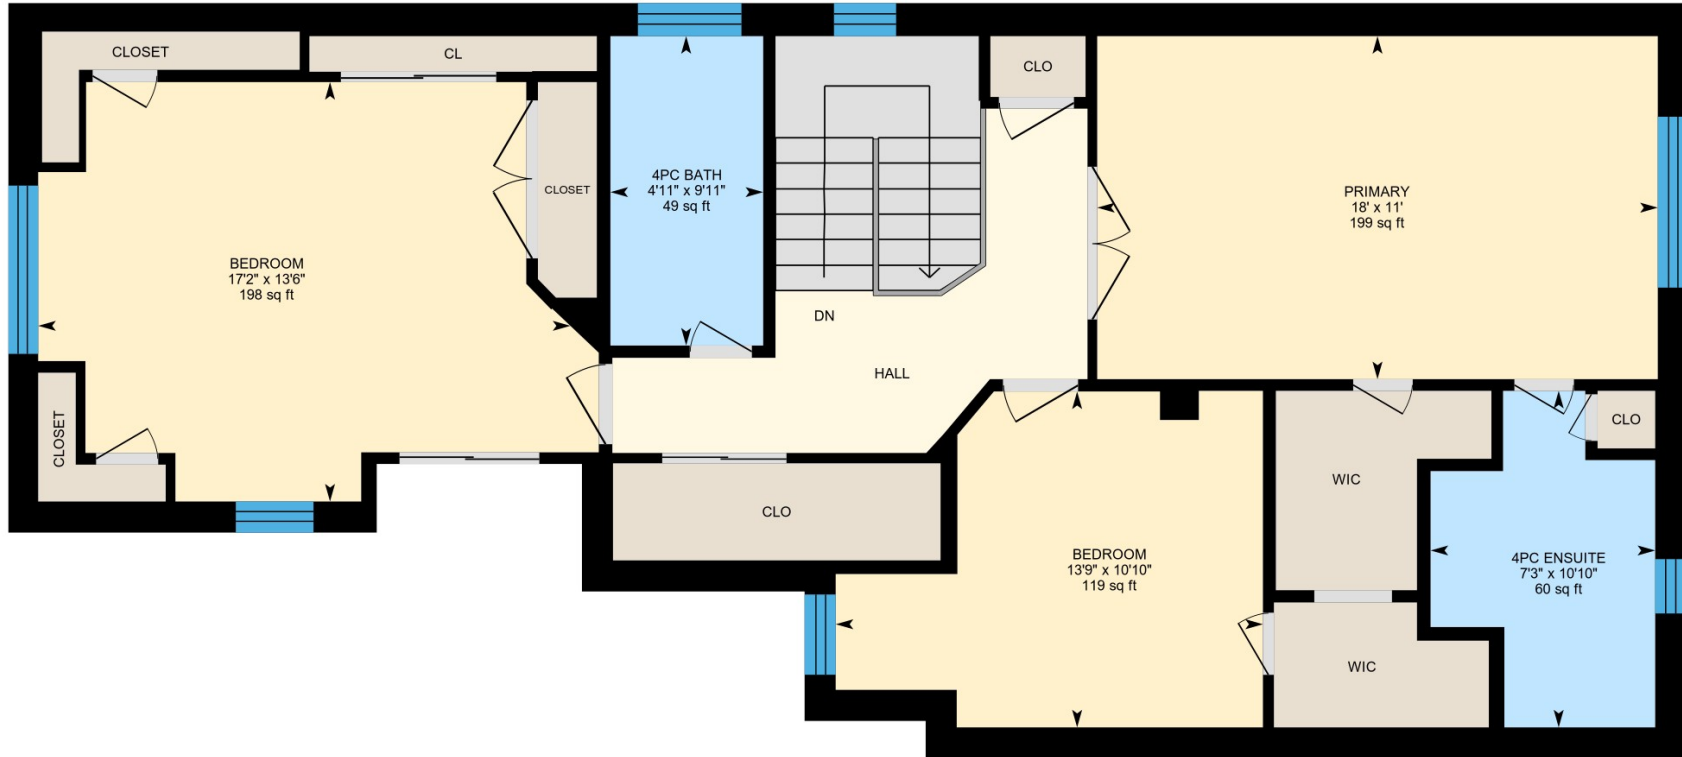

5772 Dawlish Crescent, Mississauga, ON

Main Floor Finished Area 921.41 sq ft

PREPARED: 2024/02/27

White regions are excluded from total floor area in iGUIDE floor plans. All room dimensions and floor areas must be considered approximate and are subject to independent verification.

5772 Dawlish Crescent, Mississauga, ON

2nd Floor Finished Area 1123.21 sq ft

PREPARED: 2024/02/27

White regions are excluded from total floor area in iGUIDE floor plans. All room dimensions and floor areas must be considered approximate and are subject to independent verification.

5772 Dawlish Crescent, Mississauga, ON

Basement (Below Grade) Finished Area 651.24 sq ft
Unfinished Area 292.37 sq ft

PREPARED: 2024/02/27

White regions are excluded from total floor area in iGUIDE floor plans. All room dimensions and floor areas must be considered approximate and are subject to independent verification.