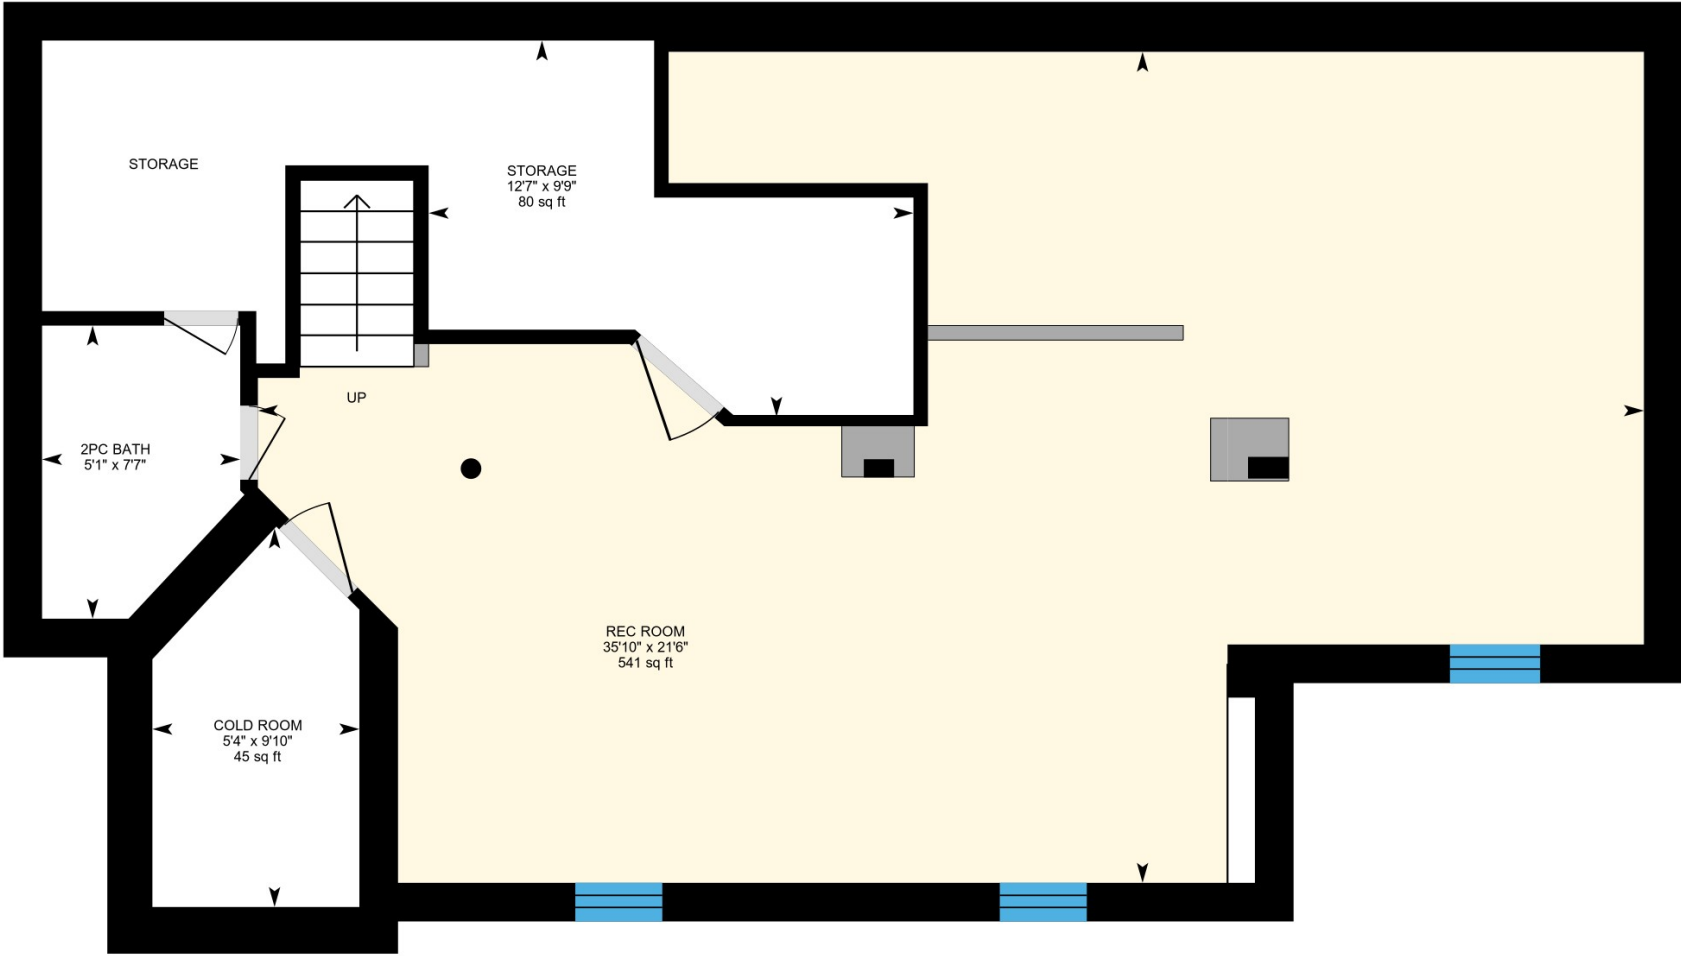

5772 Dawlish Crescent, Mississauga, ON

Main Floor Finished Area 921.41 sq ft

PREPARED: 2024/02/27

White regions are excluded from total floor area in iGUIDE floor plans. All room dimensions and floor areas must be considered approximate and are subject to independent verification.

5772 Dawlish Crescent, Mississauga, ON

2nd Floor Finished Area 1123.21 sq ft

PREPARED: 2024/02/27

White regions are excluded from total floor area in iGUIDE floor plans. All room dimensions and floor areas must be considered approximate and are subject to independent verification.

5772 Dawlish Crescent, Mississauga, ON

Basement (Below Grade) Finished Area 651.24 sq ft
Unfinished Area 292.37 sq ft

PREPARED: 2024/02/27

White regions are excluded from total floor area in iGUIDE floor plans. All room dimensions and floor areas must be considered approximate and are subject to independent verification.