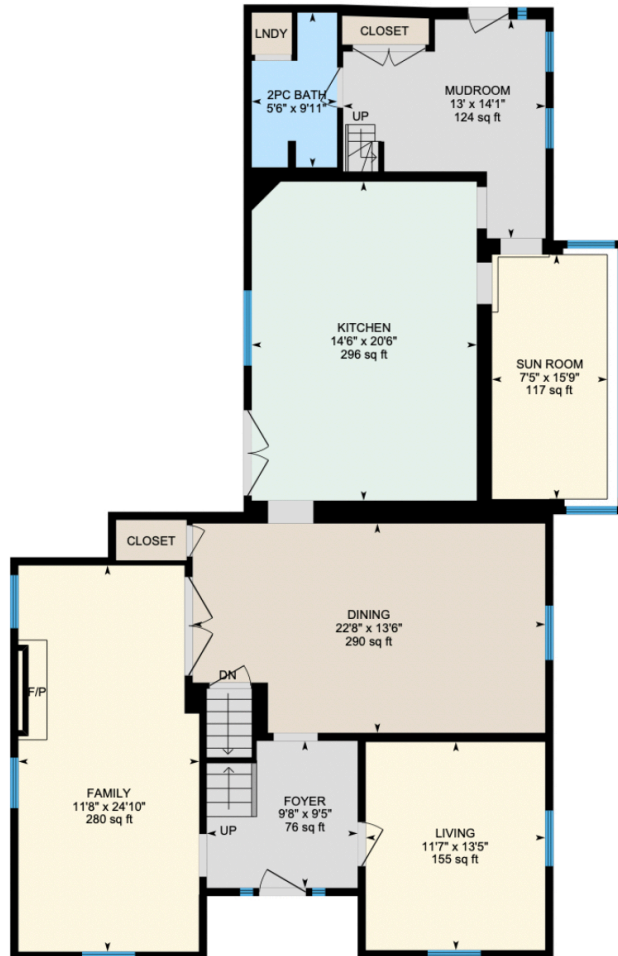

499 Carlisle Rd, Hamilton, ON

Main Building: Above Grade Finished Area 3104.15 sq ft

Main Floor
Finished Area 1809.99 sq ft

2nd Floor
Finished Area 1085.30 sq ft

499 Carlisle Rd, Hamilton, ON

Main Building: Above Grade Finished Area 3104.15 sq ft

Attic
Finished Area 208.86 sq ft

Basement (Below Grade)
Finished Area

PREPARED: 2023/08/05

White regions are excluded from total floor area in iGUIDE floor plans. All room dimensions and floor areas must be considered approximate and are subject to independent verification.