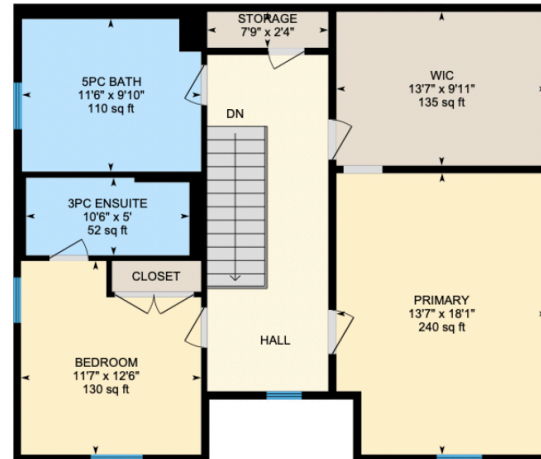

499 Carlisle Rd, Hamilton, ON

Main Building: Above Grade Finished Area 3104.15 sq ft

Main Floor
Finished Area 1809.99 sq ft

2nd Floor
Finished Area 1085.30 sq ft

499 Carlisle Rd, Hamilton, ON

Main Building: Above Grade Finished Area 3104.15 sq ft

Attic
Finished Area 208.86 sq ft

Basement (Below Grade)
Finished Area

PREPARED: 2023/08/05

White regions are excluded from total floor area in iGUIDE floor plans. All room dimensions and floor areas must be considered approximate and are subject to independent verification.