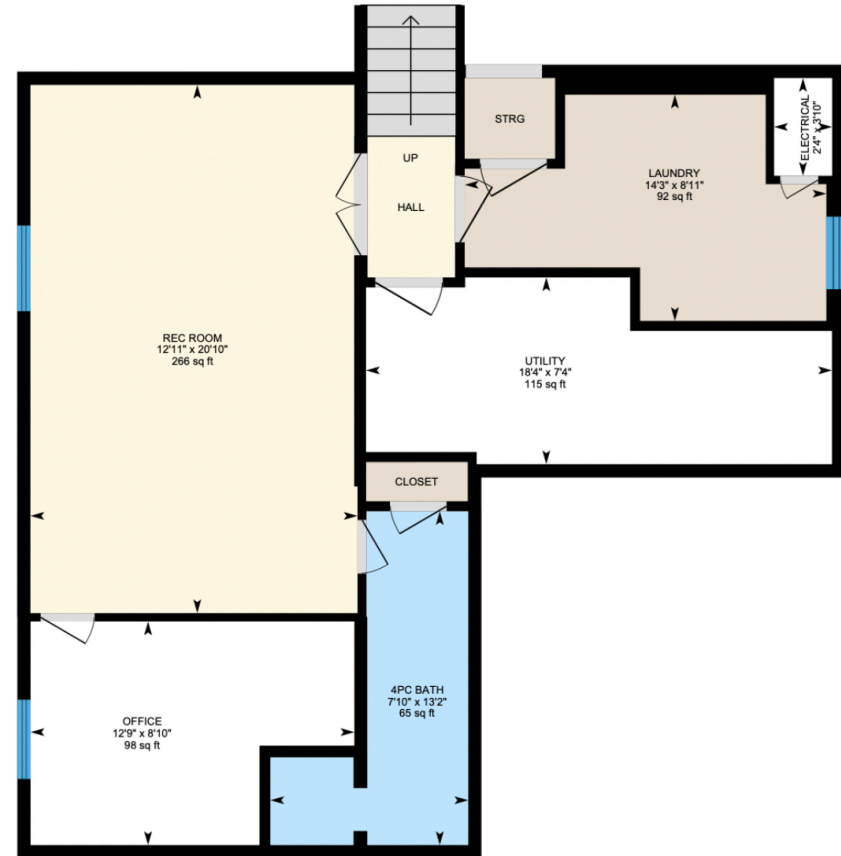

# 1673 Valentine Gardens, Mississauga, ON

Main Building: Above Grade Finished Area 2316.12 sq ft

**Main Floor**  
Finished Area 825.11 sq ft

**1st Floor**  
Finished Area 740.09 sq ft

# 1673 Valentine Gardens, Mississauga, ON

Main Building: Above Grade Finished Area 2316.12 sq ft

**2nd Floor**  
Finished Area 750.91 sq ft

**Basement (Below Grade)**  
Finished Area 559.70 sq ft

PREPARED: 2023/07/21