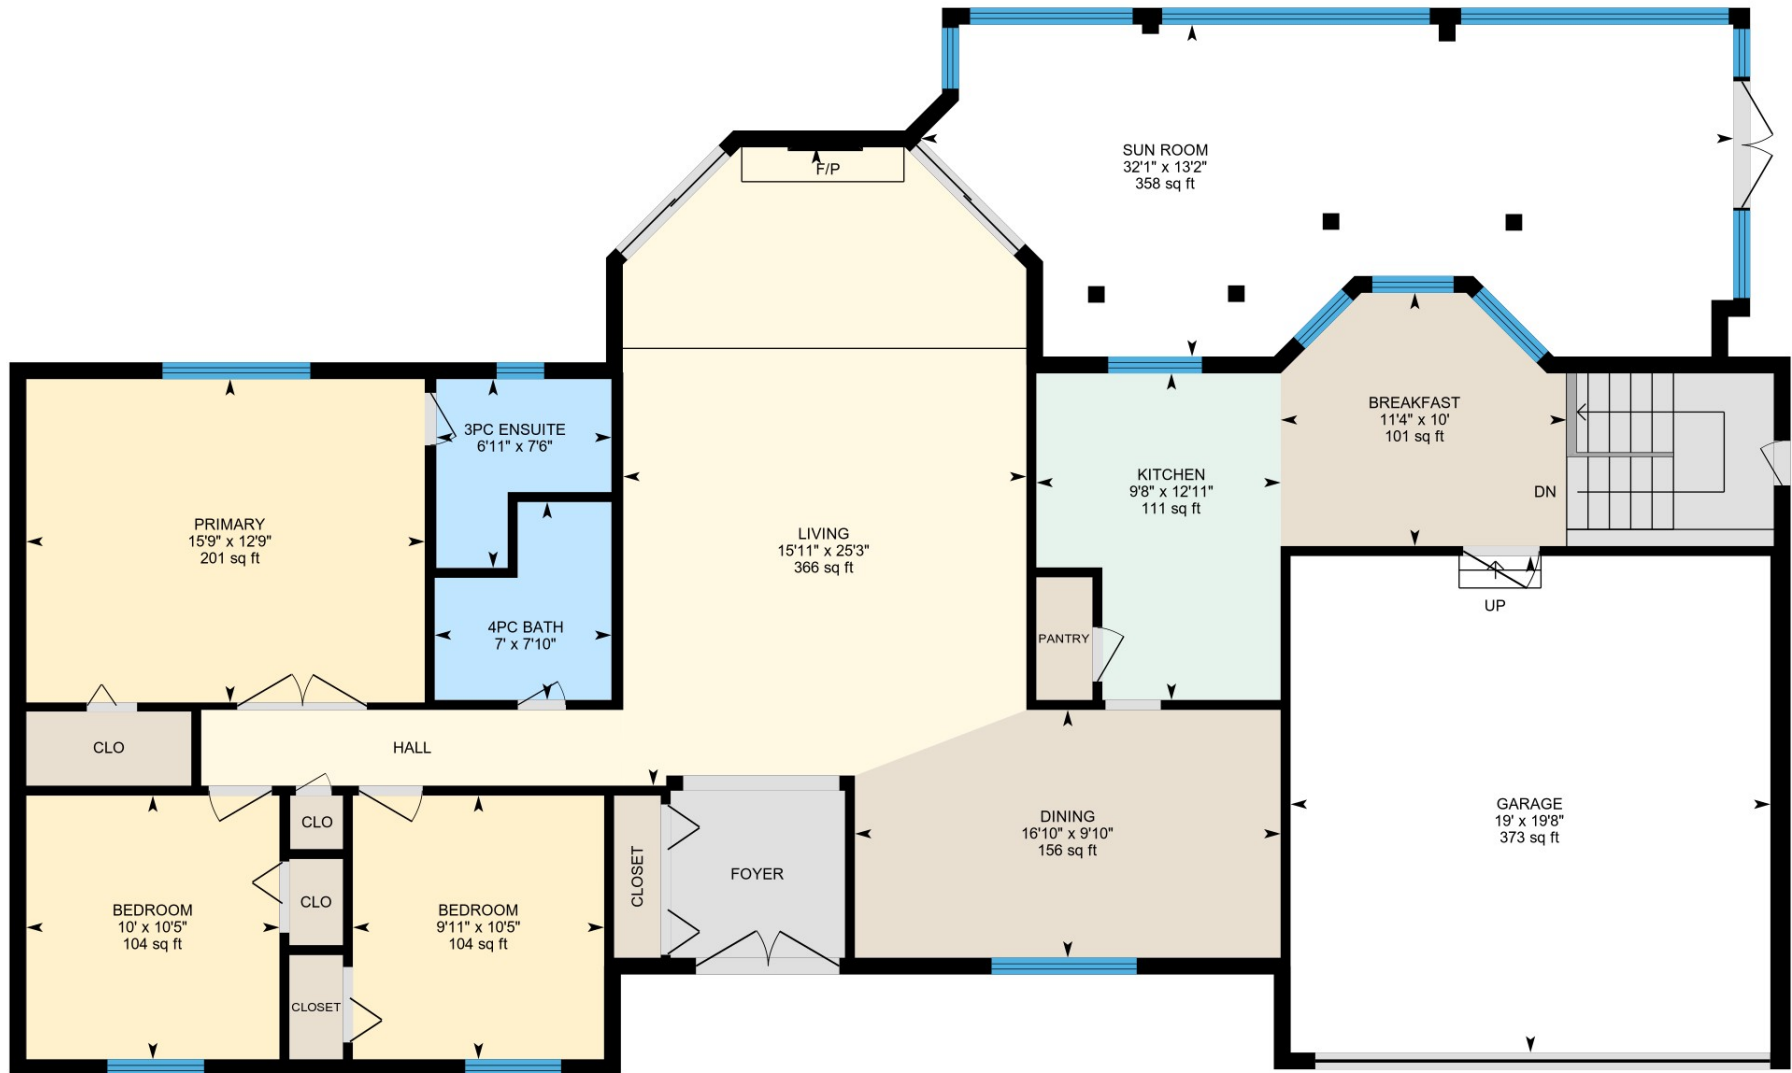

8714 Wellington County Rd 109, Wellington North, ON

Main Floor Exterior Area 1639.47 sq ft
Interior Area 1509.42 sq ft
Excluded Area 795.14 sq ft

PREPARED: 2023/06/01

8714 Wellington County Rd 109, Wellington North, ON

Basement (Below Grade) Exterior Area 1423.17 sq ft
Interior Area 1289.36 sq ft

PREPARED: 2023/06/01