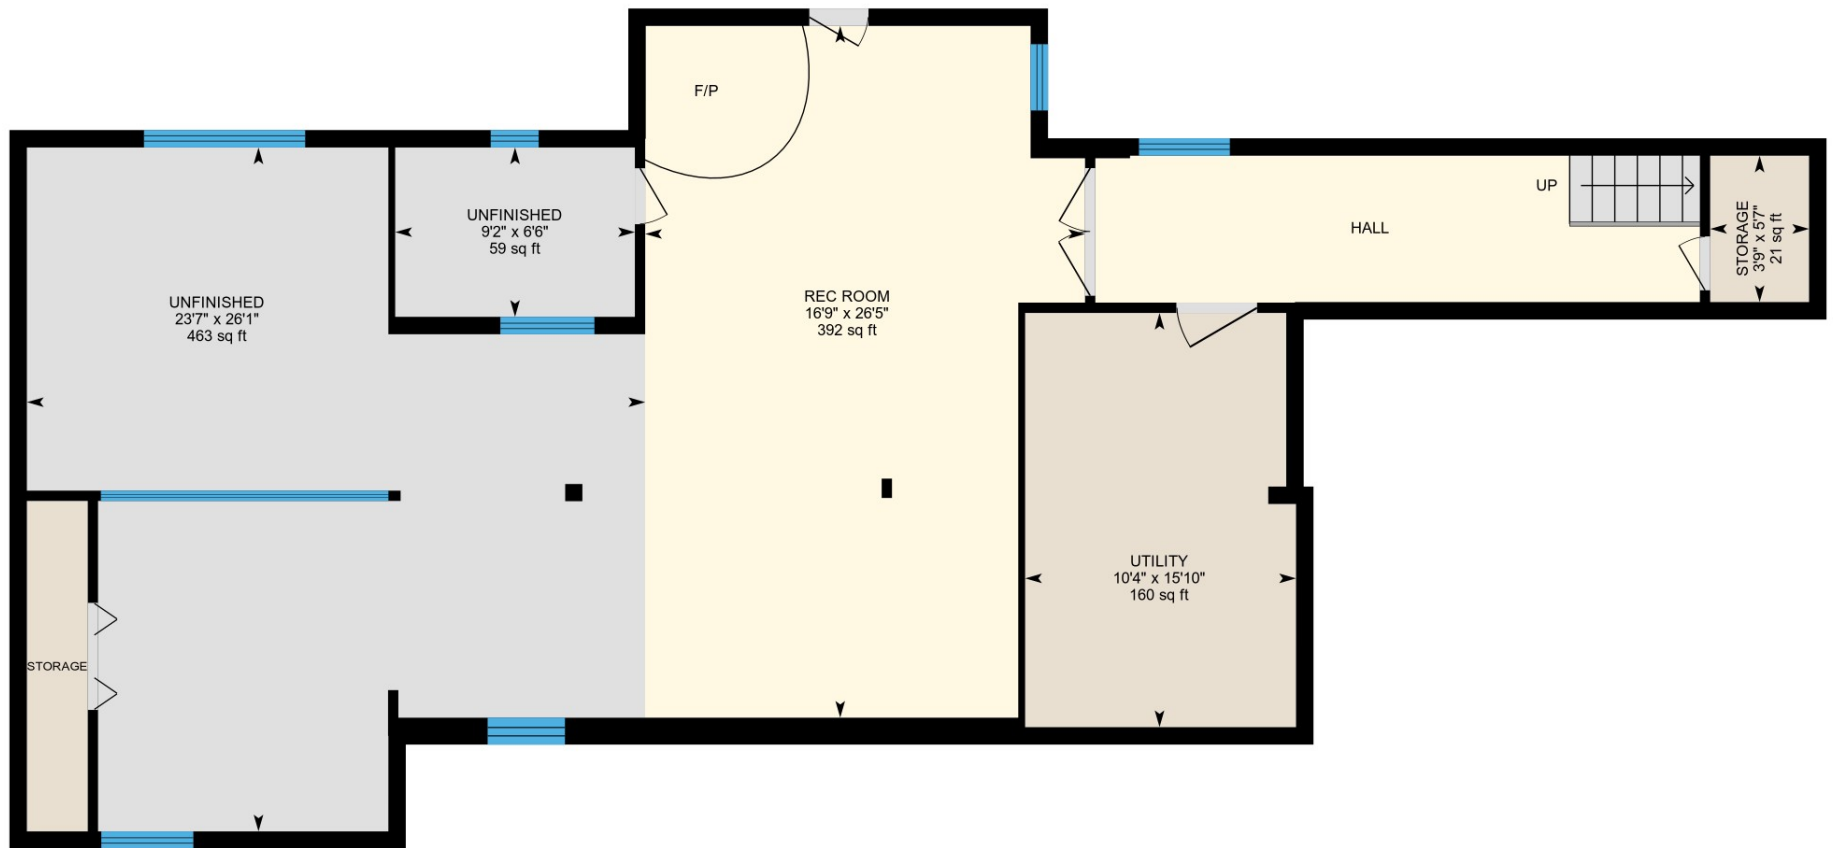

8714 Wellington County Rd 109, Wellington North, ON

Main Floor Exterior Area 1639.47 sq ft
Interior Area 1509.42 sq ft
Excluded Area 795.14 sq ft

PREPARED: 2023/06/01

8714 Wellington County Rd 109, Wellington North, ON

Basement (Below Grade) Exterior Area 1423.17 sq ft
Interior Area 1289.36 sq ft

PREPARED: 2023/06/01