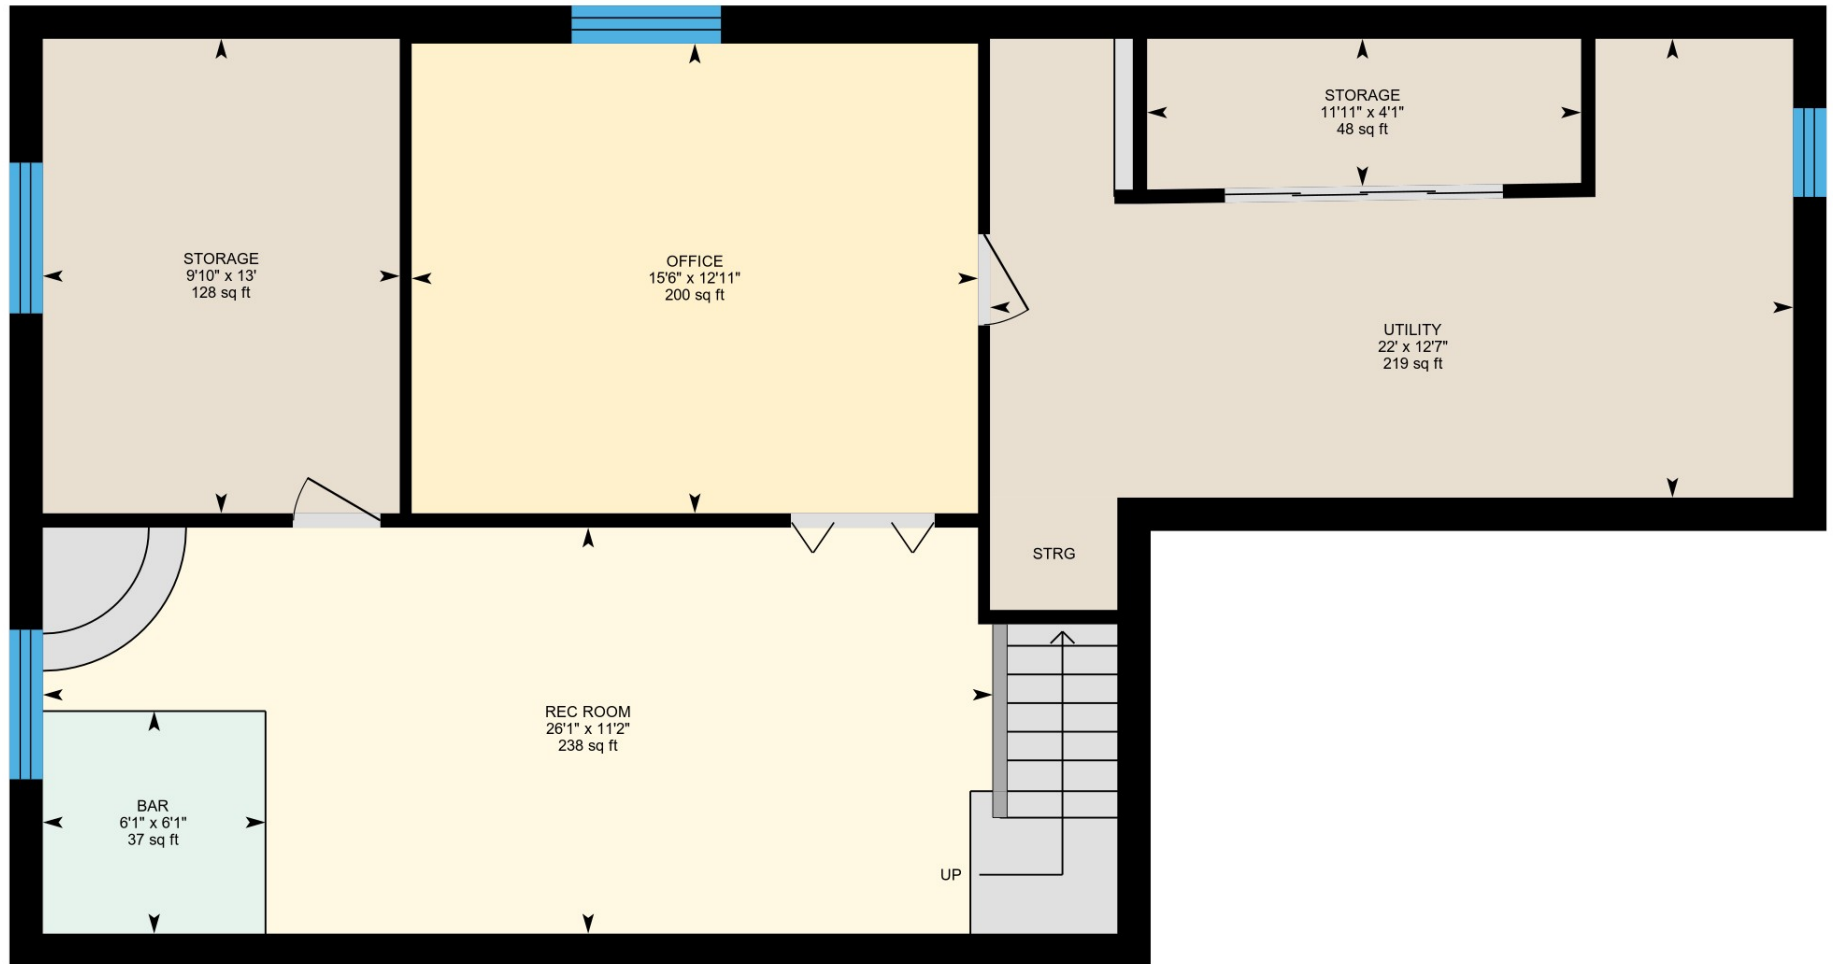

1713 Valentine Gardens, Mississauga, ON

Main Floor Exterior Area 1113.55 sq ft
Interior Area 975.62 sq ft

PREPARED: 2023/06/08

1713 Valentine Gardens, Mississauga, ON

2nd Floor Exterior Area 1401.75 sq ft
Interior Area 1261.41 sq ft
Excluded Area 1.03 sq ft

PREPARED: 2023/06/08

1713 Valentine Gardens, Mississauga, ON

Basement (Below Grade) Exterior Area 1091.92 sq ft
Interior Area 955.68 sq ft

PREPARED: 2023/06/08