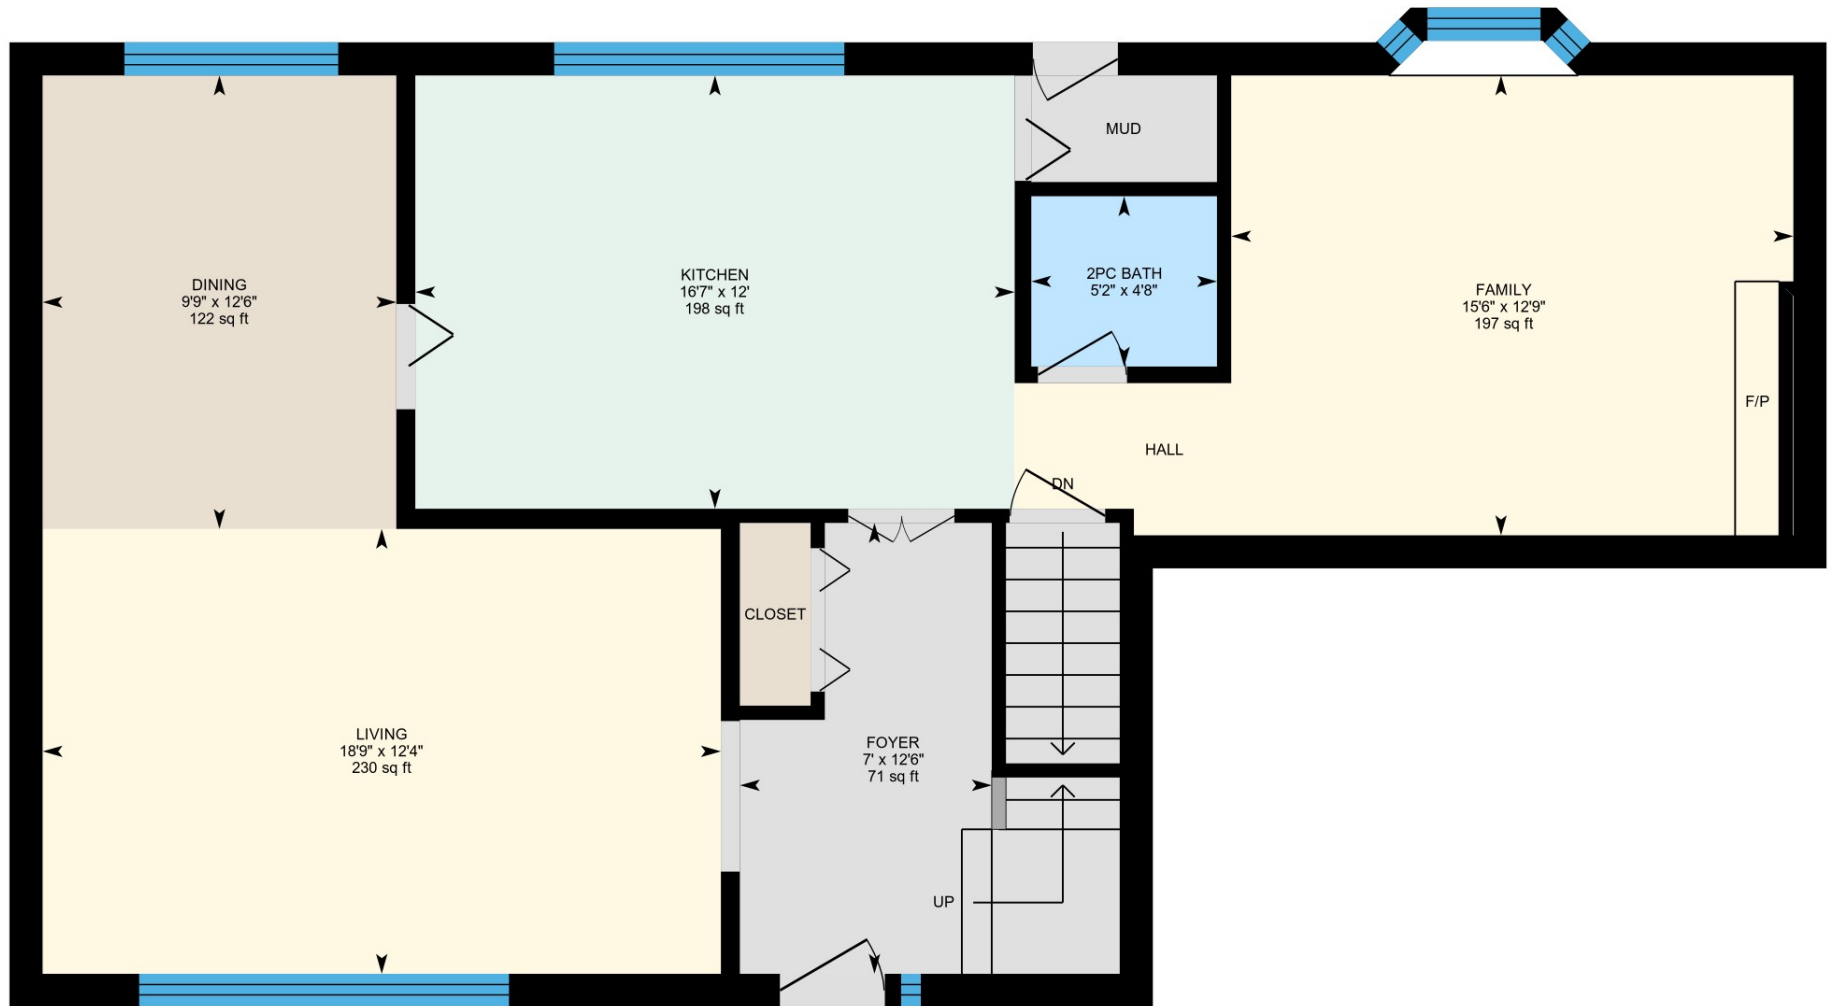

1713 Valentine Gardens, Mississauga, ON

Main Floor Exterior Area 1113.55 sq ft
Interior Area 975.62 sq ft

PREPARED: 2023/06/08

1713 Valentine Gardens, Mississauga, ON

2nd Floor Exterior Area 1401.75 sq ft
Interior Area 1261.41 sq ft
Excluded Area 1.03 sq ft

PREPARED: 2023/06/08

1713 Valentine Gardens, Mississauga, ON

Basement (Below Grade) Exterior Area 1091.92 sq ft
Interior Area 955.68 sq ft

PREPARED: 2023/06/08