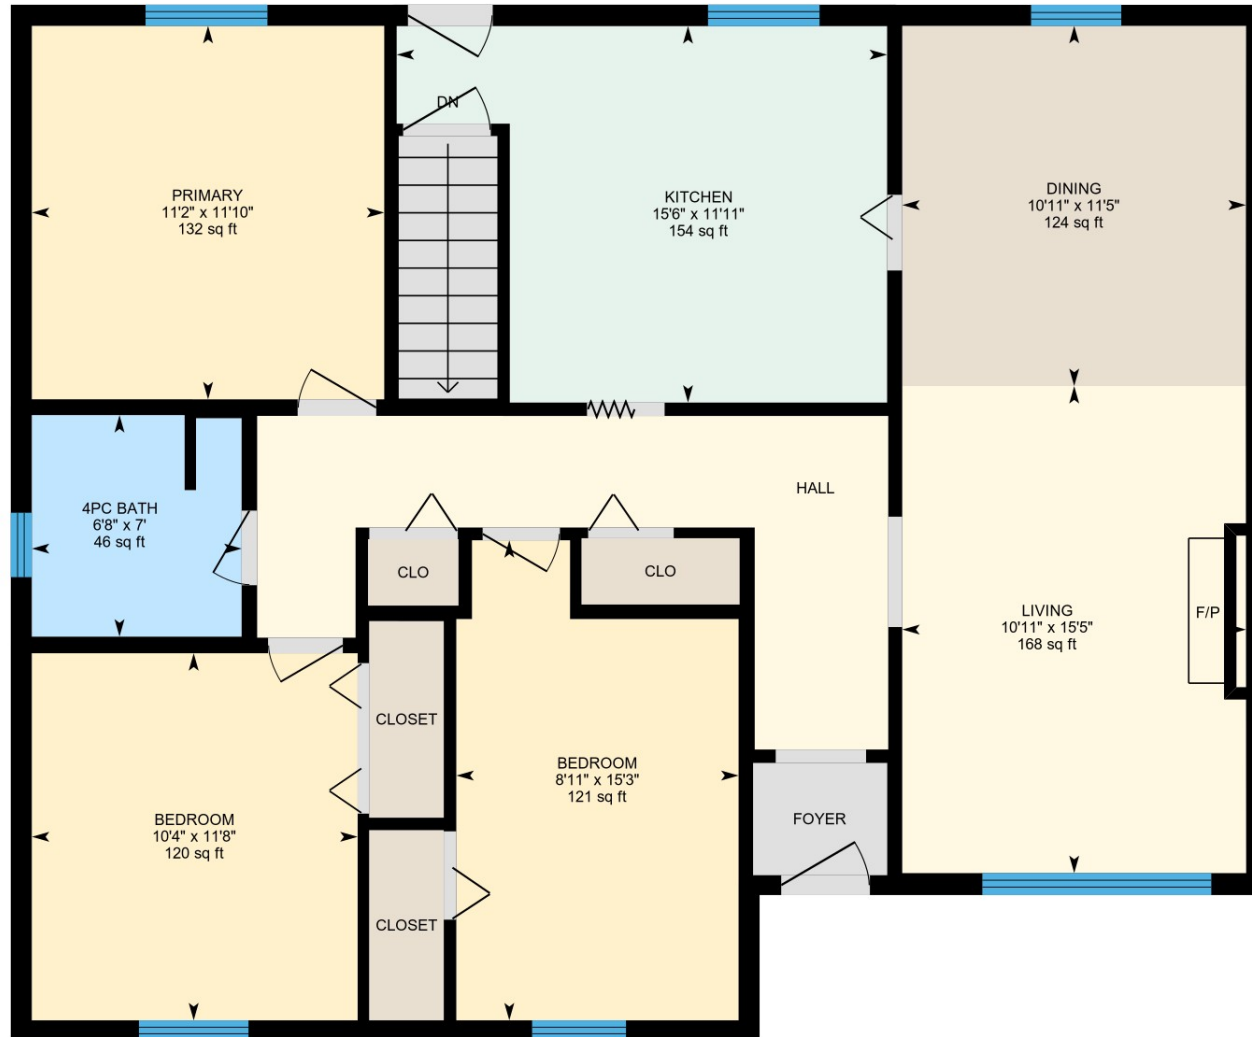

963 Johnathan Dr, Mississauga, ON

Main Floor Exterior Area 1231.40 sq ft
Interior Area 1136.52 sq ft

PREPARED: 2023/05/05

963 Johnathan Dr, Mississauga, ON

Basement (Below Grade) Exterior Area 94.78 sq ft
Excluded Area 1129.53 sq ft