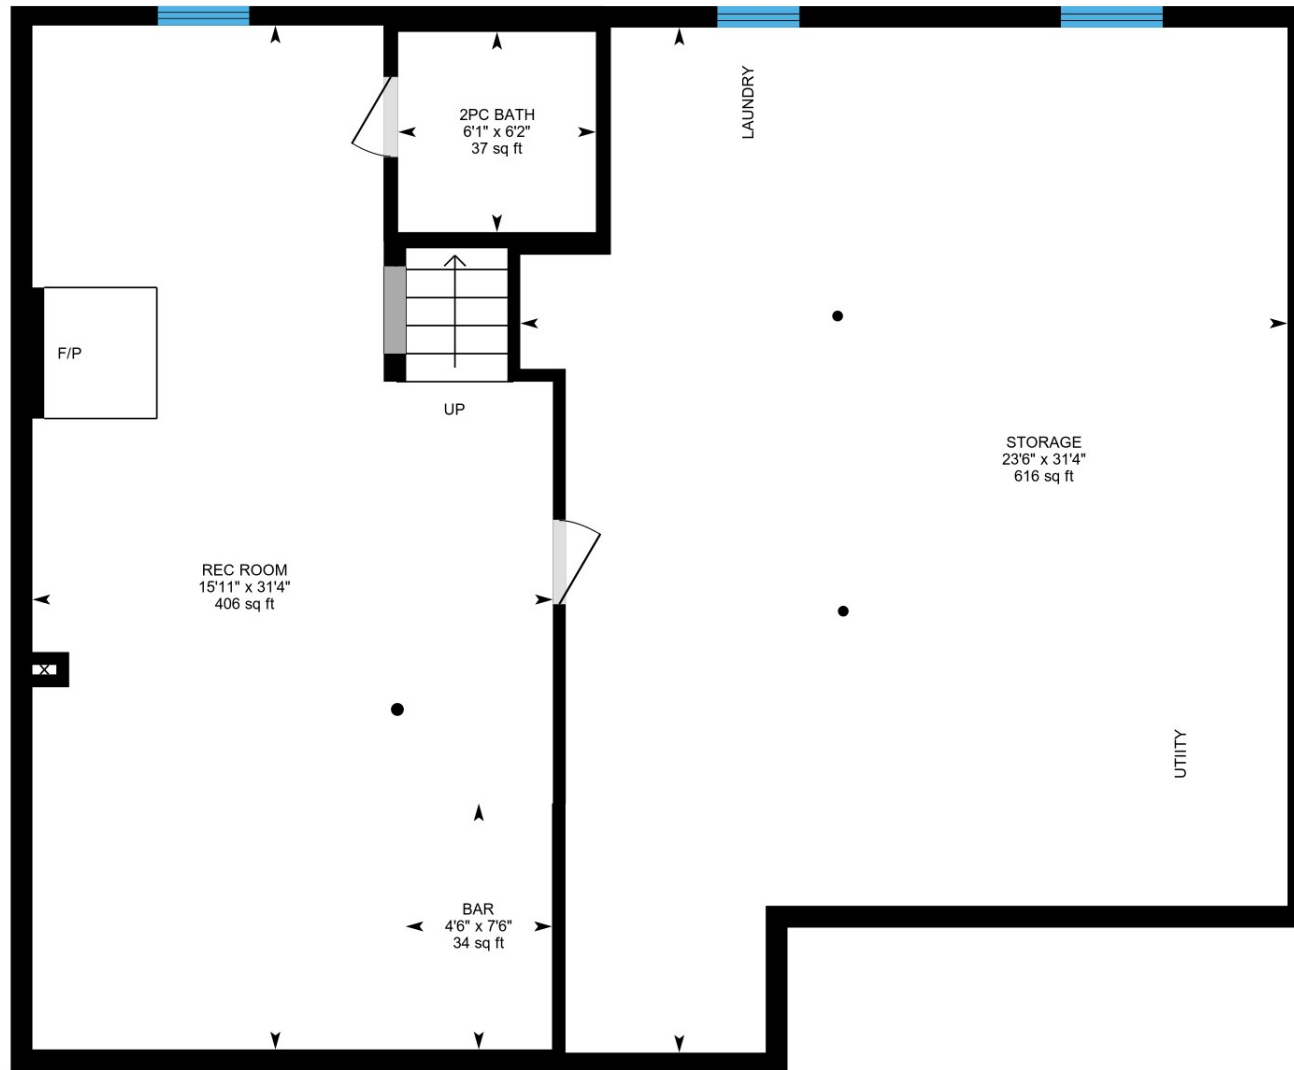

963 Johnathan Dr, Mississauga, ON

Main Floor Exterior Area 1231.40 sq ft
Interior Area 1136.52 sq ft

PREPARED: 2023/05/05

963 Johnathan Dr, Mississauga, ON

Basement (Below Grade) Exterior Area 94.78 sq ft
Excluded Area 1129.53 sq ft