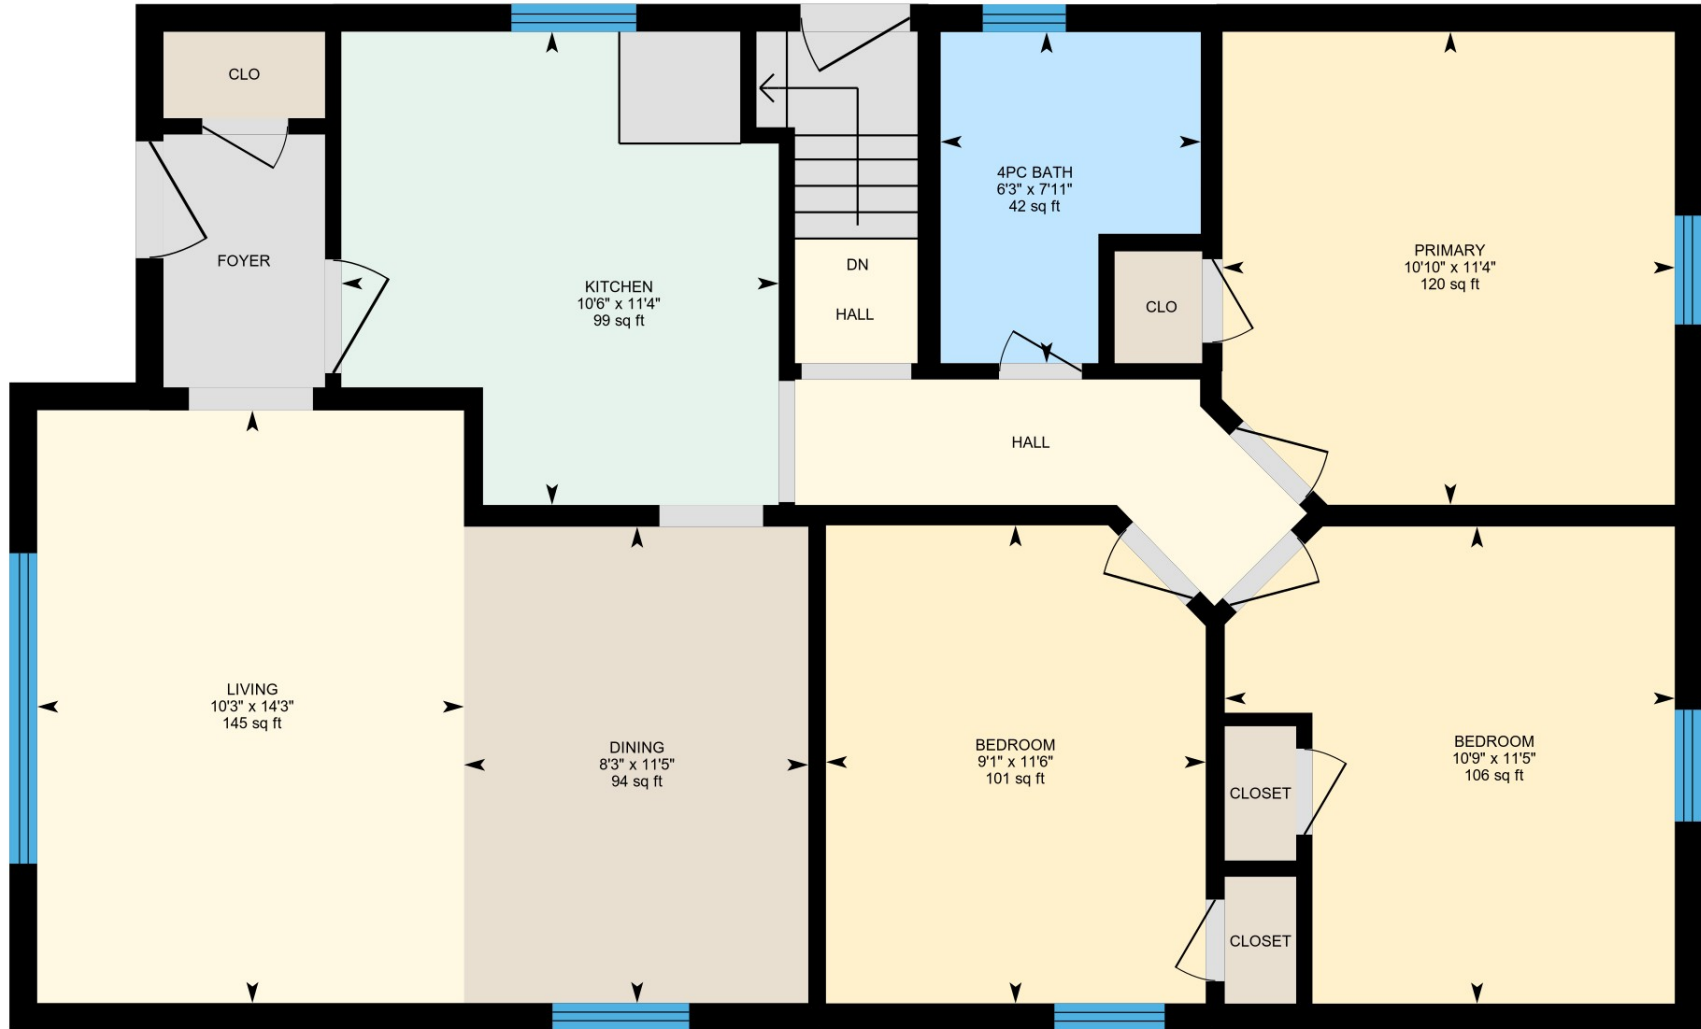

87 Rosemount Dr, Toronto, ON

1st Floor Exterior Area 972.00 sq ft
Interior Area 886.76 sq ft

PREPARED: 2023/05/20

87 Rosemount Dr, Toronto, ON

Basement (Below Grade) Exterior Area 975.30 sq ft
Interior Area 888.93 sq ft
Excluded Area 27.46 sq ft