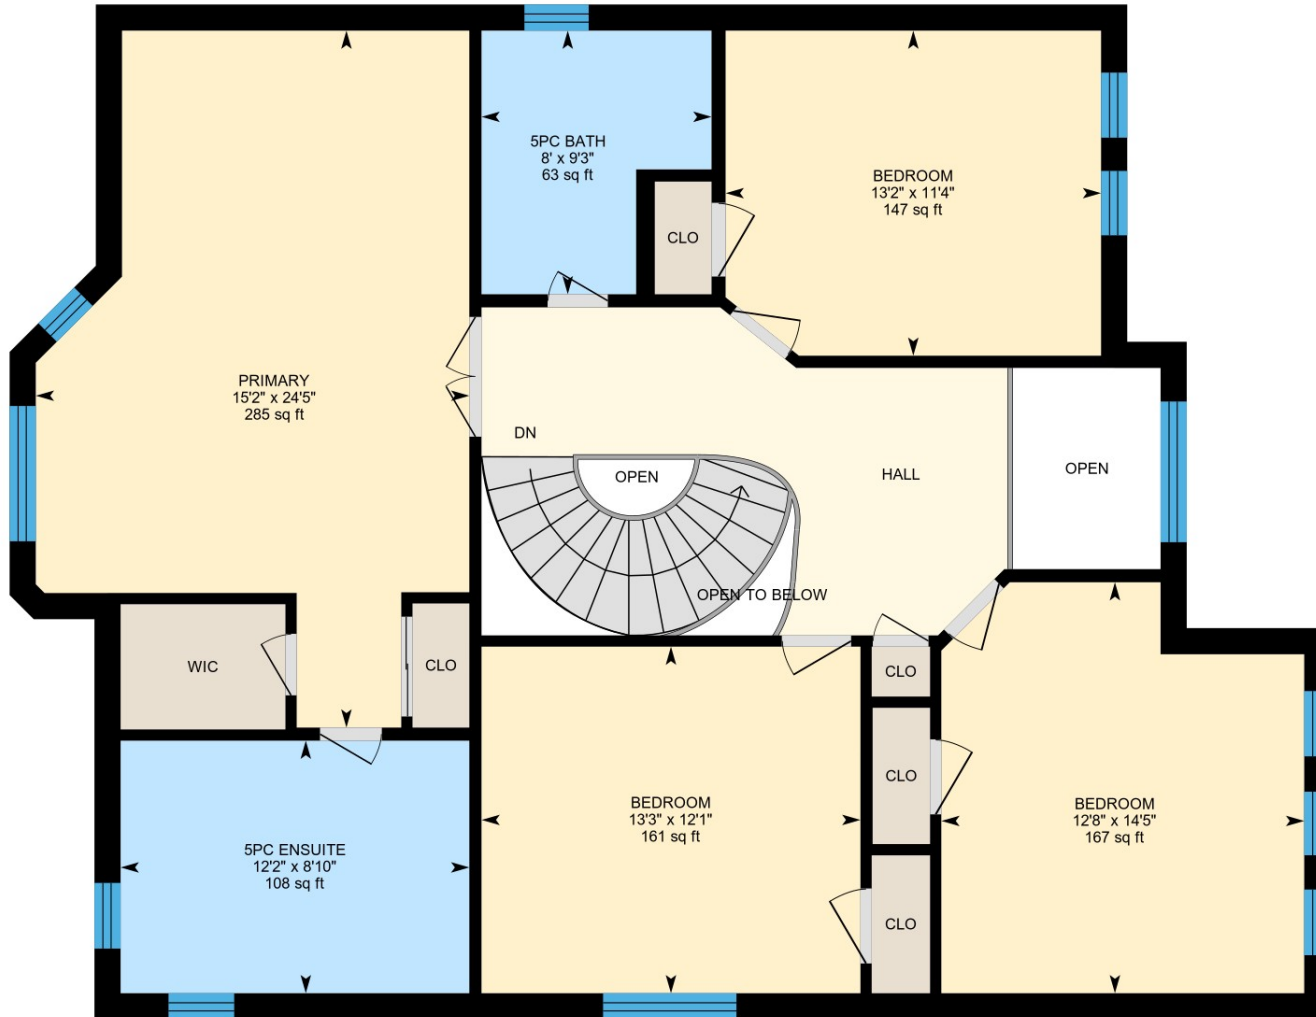

6249 Mulberry Crescent, Mississauga, ON

Main Floor Exterior Area 1572.95 sq ft
Interior Area 1410.89 sq ft
Excluded Area 6.39 sq ft

PREPARED: 2023/06/07

6249 Mulberry Crescent, Mississauga, ON

2nd Floor Exterior Area 1389.61 sq ft
Interior Area 1226.02 sq ft
Excluded Area 48.08 sq ft

PREPARED: 2023/06/07

6249 Mulberry Crescent, Mississauga, ON

Basement (Below Grade) Exterior Area 1580.27 sq ft
Interior Area 1414.88 sq ft
Excluded Area 60.70 sq ft

PREPARED: 2023/06/07