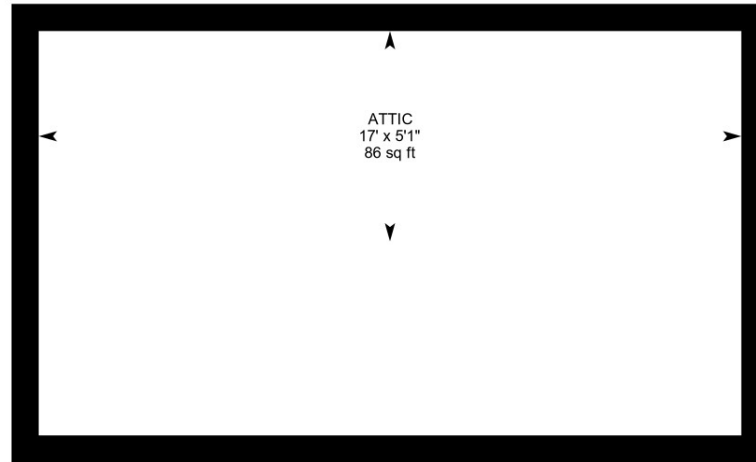

# 4101 Melia Dr, Mississauga, ON

2nd Floor Exterior Area 732.98 sq ft  
Interior Area 661.61 sq ft

PREPARED: 2023/05/31

# 4101 Melia Dr, Mississauga, ON

**Basement (Below Grade)** Exterior Area 777.07 sq ft  
Interior Area 692.46 sq ft  
Excluded Area 50.26 sq ft

PREPARED: 2023/05/31

# 4101 Melia Dr, Mississauga, ON

---

**New Floor** Exterior Area 36.83 sq ft  
Excluded Area 165.89 sq ft

0 2 4 ft

PREPARED: 2023/05/31