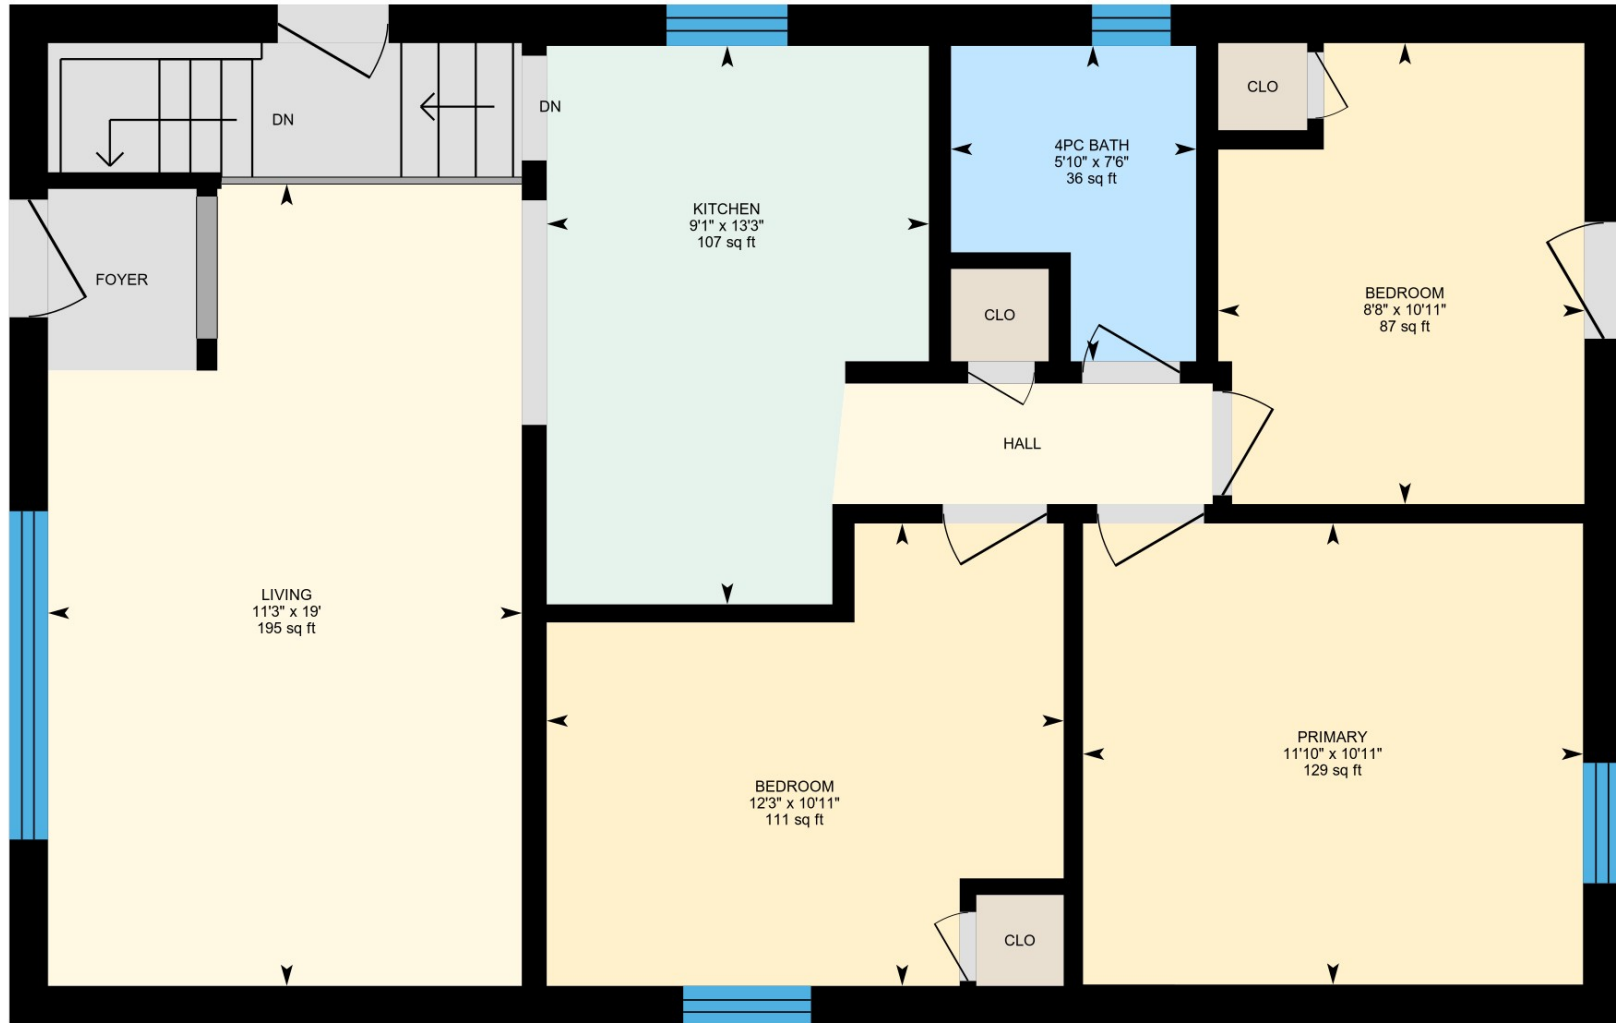

216 Queen St W, Mississauga, ON

Main Floor Exterior Area 920.91 sq ft
Interior Area 810.10 sq ft

PREPARED: 2023/05/25

216 Queen St W, Mississauga, ON

Basement (Below Grade) Exterior Area 881.80 sq ft
Interior Area 771.92 sq ft
Excluded Area 16.17 sq ft