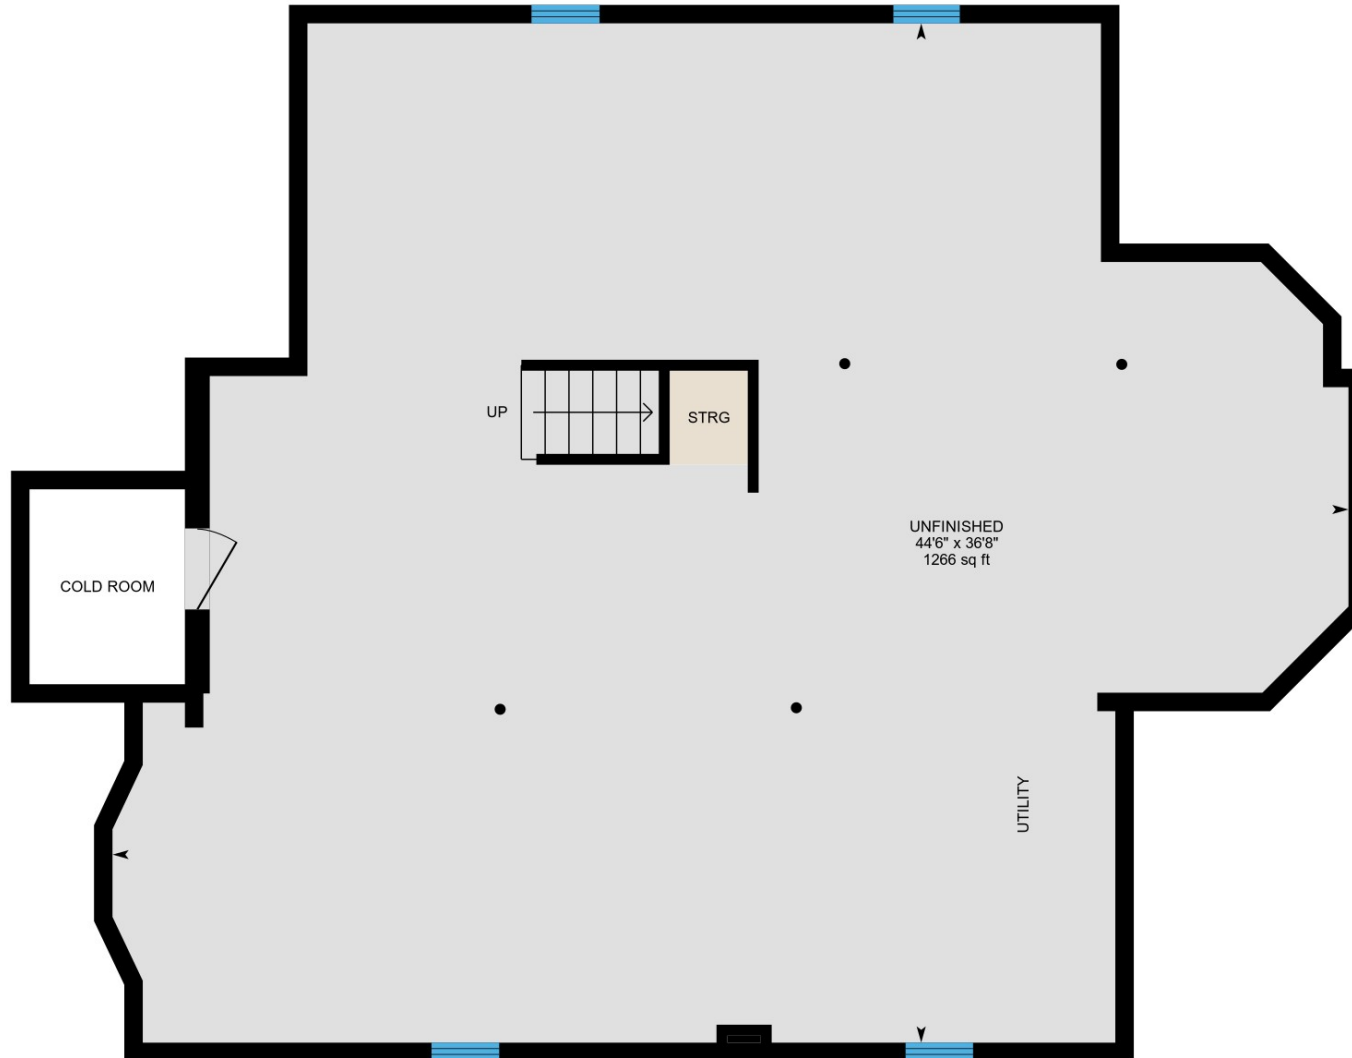

# 1532 Estes Crescent, Mississauga, ON

Main Floor Exterior Area 1408.56 sq ft  
Interior Area 1302.91 sq ft

PREPARED: 2023/05/11

# 1532 Estes Crescent, Mississauga, ON

**2nd Floor** Exterior Area 1394.81 sq ft  
Interior Area 1289.62 sq ft  
Excluded Area 13.75 sq ft

PREPARED: 2023/05/11

# 1532 Estes Crescent, Mississauga, ON

**Basement (Below Grade)** Exterior Area 1421.05 sq ft  
Interior Area 1309.08 sq ft  
Excluded Area 39.24 sq ft

PREPARED: 2023/05/11