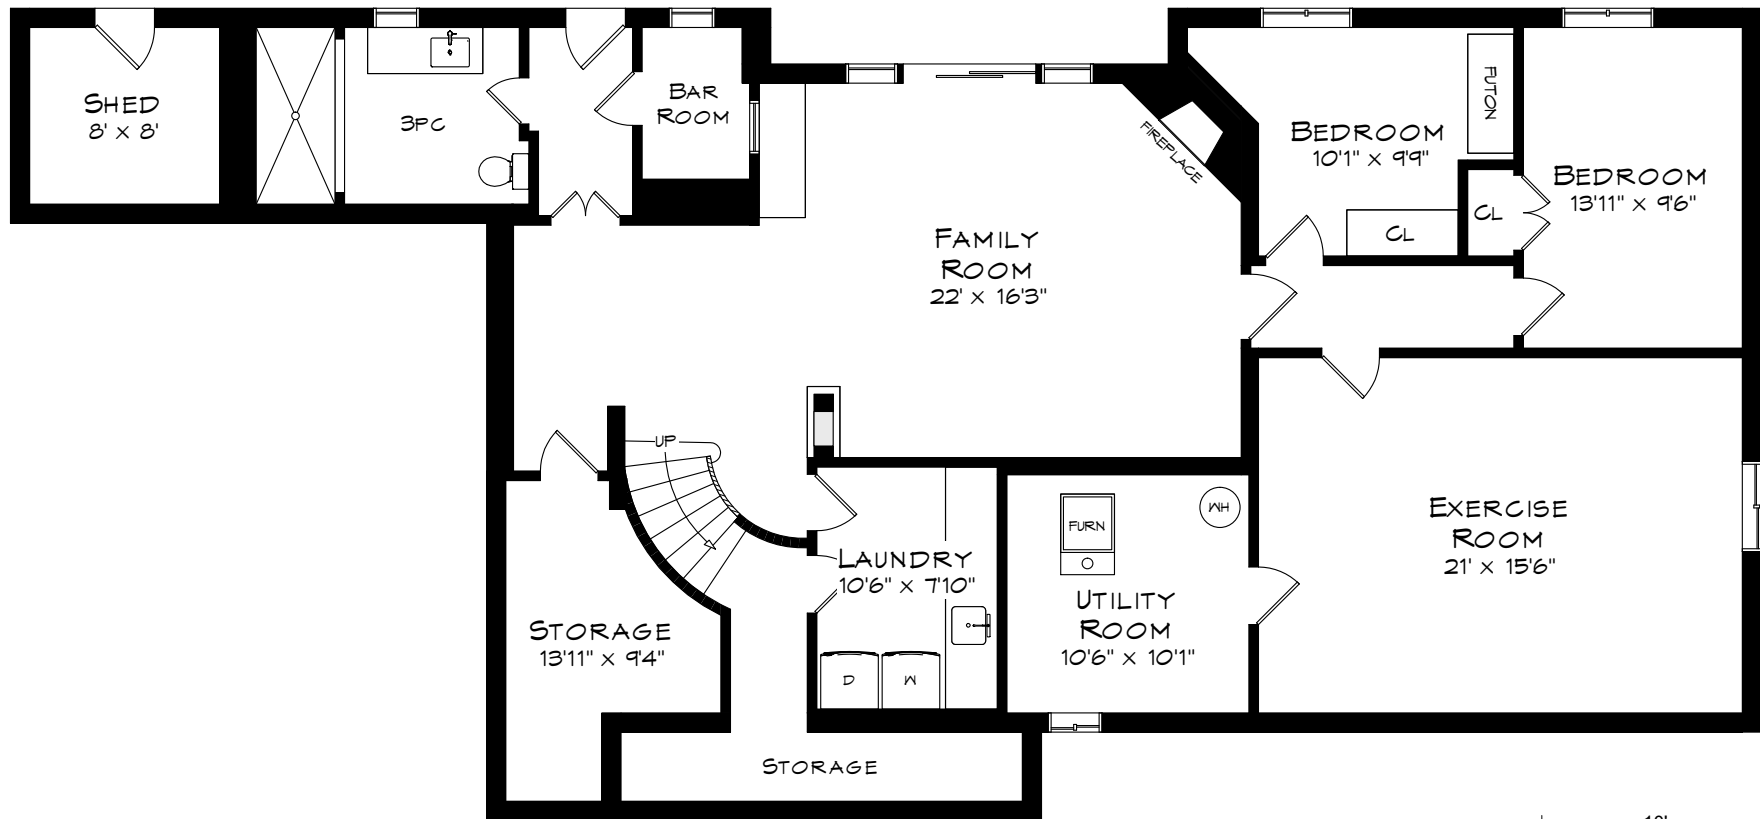

2204 SHARDAWN MEWS

TOTAL SQUARE FOOTAGE
3,732 SQ.FT.

MAIN LEVEL
1,833 SQUARE FEET
+ 542 SF (GARAGE)

Measurements may not be 100% accurate
and should be used as a guideline only.
June - 2022

2204 SHARDAWN MEWS

LOWER LEVEL
1,899 SQUARE FEET
+ 86 SF (SHED)

Measurements may not be 100% accurate
and should be used as a guideline only.
June - 2022