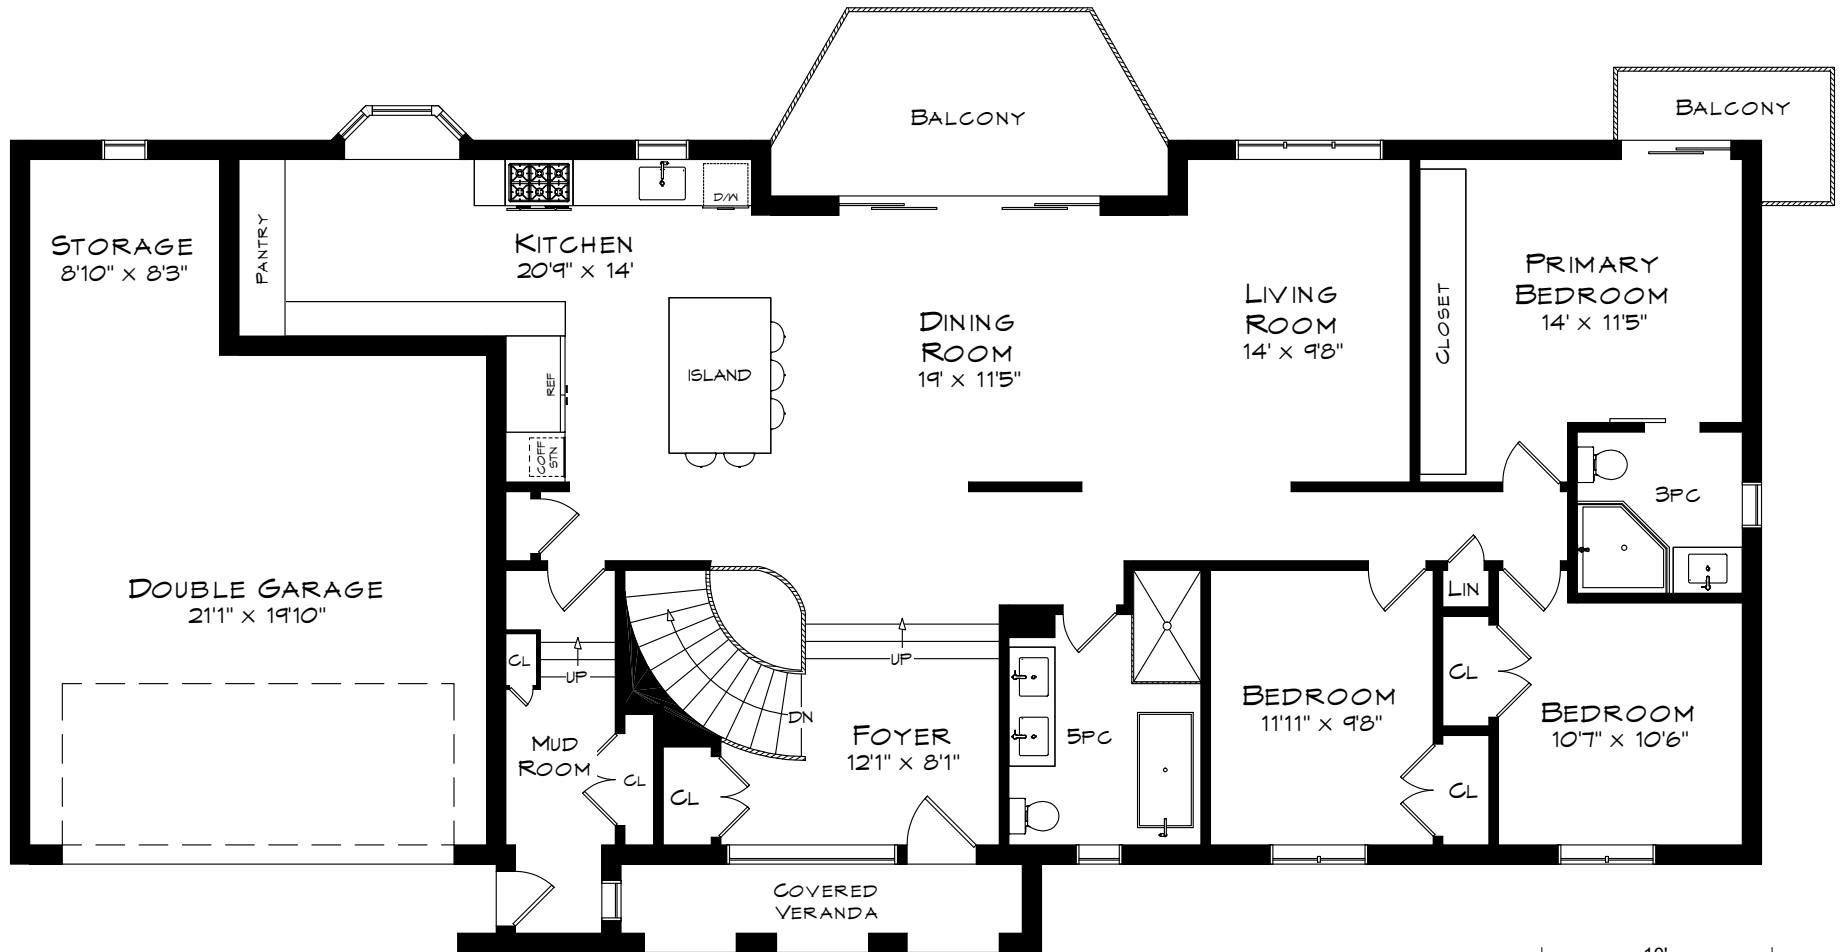

2204 SHARDAWN MEWS

TOTAL SQUARE FOOTAGE
3,732 SQ.FT.

MAIN LEVEL
1,833 SQUARE FEET
+ 542 SF (GARAGE)

Measurements may not be 100% accurate
and should be used as a guideline only.
June - 2022

2204 SHARDAWN MEWS

LOWER LEVEL
1,899 SQUARE FEET
+ 86 SF (SHED)

Measurements may not be 100% accurate
and should be used as a guideline only.
June - 2022