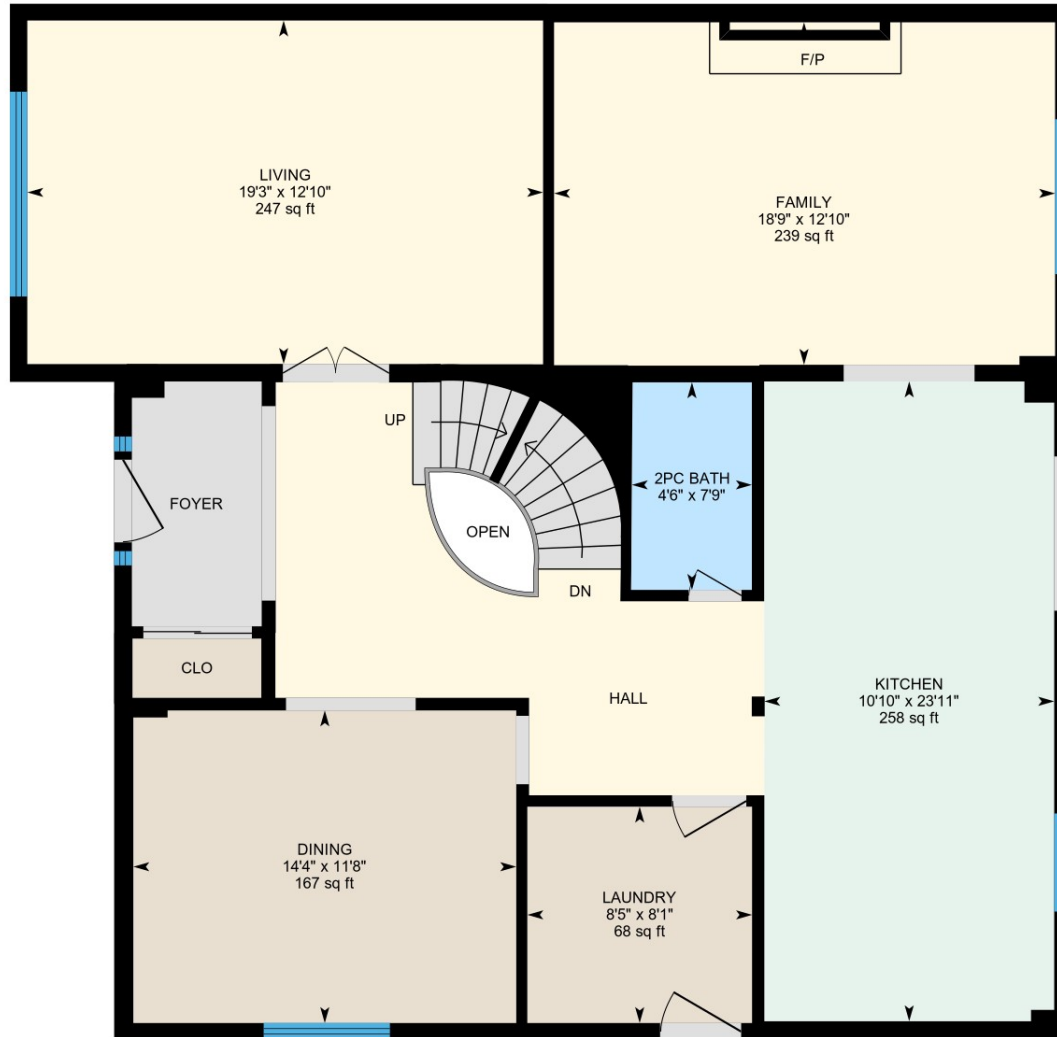

1869 Friar Tuck Ct, Mississauga, ON

Main Floor Exterior Area 1429.46 sq ft
Interior Area 1326.60 sq ft
Excluded Area 11.98 sq ft

PREPARED: 2023/04/14

1869 Friar Tuck Ct, Mississauga, ON

Basement (Below Grade) Exterior Area 1401.21 sq ft
Interior Area 1299.77 sq ft