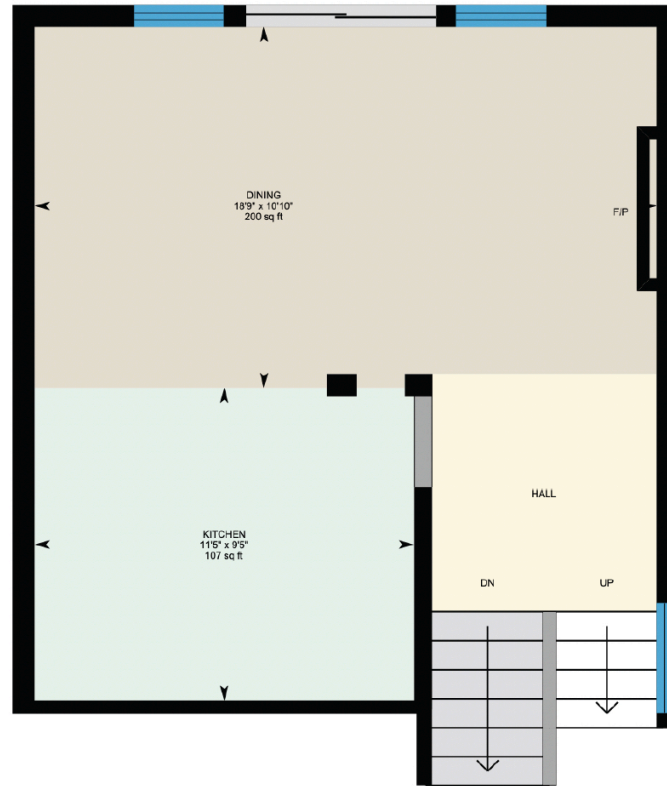

# 308 Robinson St, Oakville, ON

Main Building: Above Grade Finished Area 2123.95 sq ft

PREPARED: 2023/04/26

# 308 Robinson St, Oakville, ON

Main Building: Above Grade Finished Area 2123.95 sq ft

**3rd Floor**  
Finished Area 464.62 sq ft

**4th Floor**  
Finished Area 376.56 sq ft

**Walkout Lower Level**  
Finished Area 442.80 sq ft