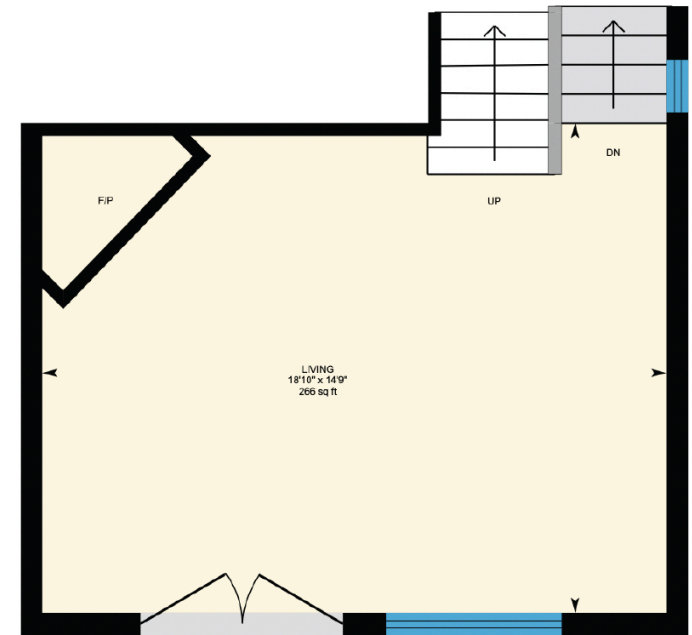

# 308 Robinson St, Oakville, ON

Main Building: Above Grade Finished Area 2123.95 sq ft

PREPARED: 2023/04/26

# 308 Robinson St, Oakville, ON

Main Building: Above Grade Finished Area 2123.95 sq ft

**3rd Floor**  
Finished Area 464.62 sq ft

**4th Floor**  
Finished Area 376.56 sq ft

**Walkout Lower Level**  
Finished Area 442.80 sq ft