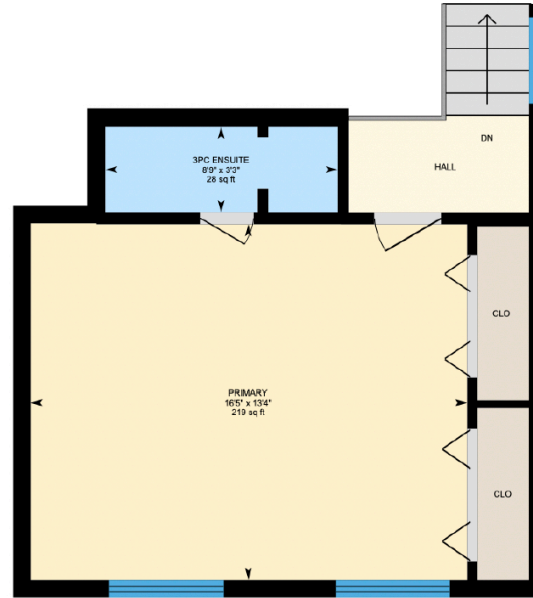

# 308 Robinson St, Oakville, ON

Main Building: Above Grade Finished Area 2123.95 sq ft

PREPARED: 2023/04/26

# 308 Robinson St, Oakville, ON

Main Building: Above Grade Finished Area 2123.95 sq ft

**3rd Floor**  
Finished Area 464.62 sq ft

**4th Floor**  
Finished Area 376.56 sq ft

**Walkout Lower Level**  
Finished Area 442.80 sq ft