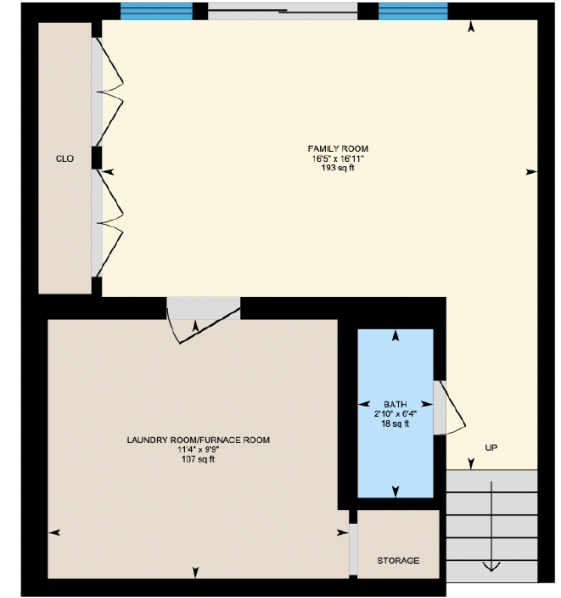

# 308 Robinson St, Oakville, ON

Main Building: Above Grade Finished Area 2123.95 sq ft

PREPARED: 2023/04/26

# 308 Robinson St, Oakville, ON

Main Building: Above Grade Finished Area 2123.95 sq ft

**3rd Floor**  
Finished Area 464.62 sq ft

**4th Floor**  
Finished Area 376.56 sq ft

**Walkout Lower Level**  
Finished Area 442.80 sq ft