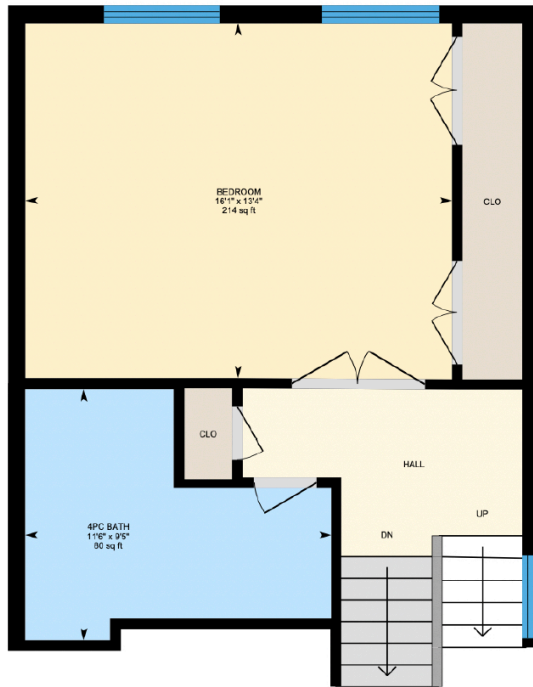

# 308 Robinson St, Oakville, ON

Main Building: Above Grade Finished Area 2123.95 sq ft

PREPARED: 2023/04/26

# 308 Robinson St, Oakville, ON

Main Building: Above Grade Finished Area 2123.95 sq ft

**3rd Floor**  
Finished Area 464.62 sq ft

**4th Floor**  
Finished Area 376.56 sq ft

**Walkout Lower Level**  
Finished Area 442.80 sq ft