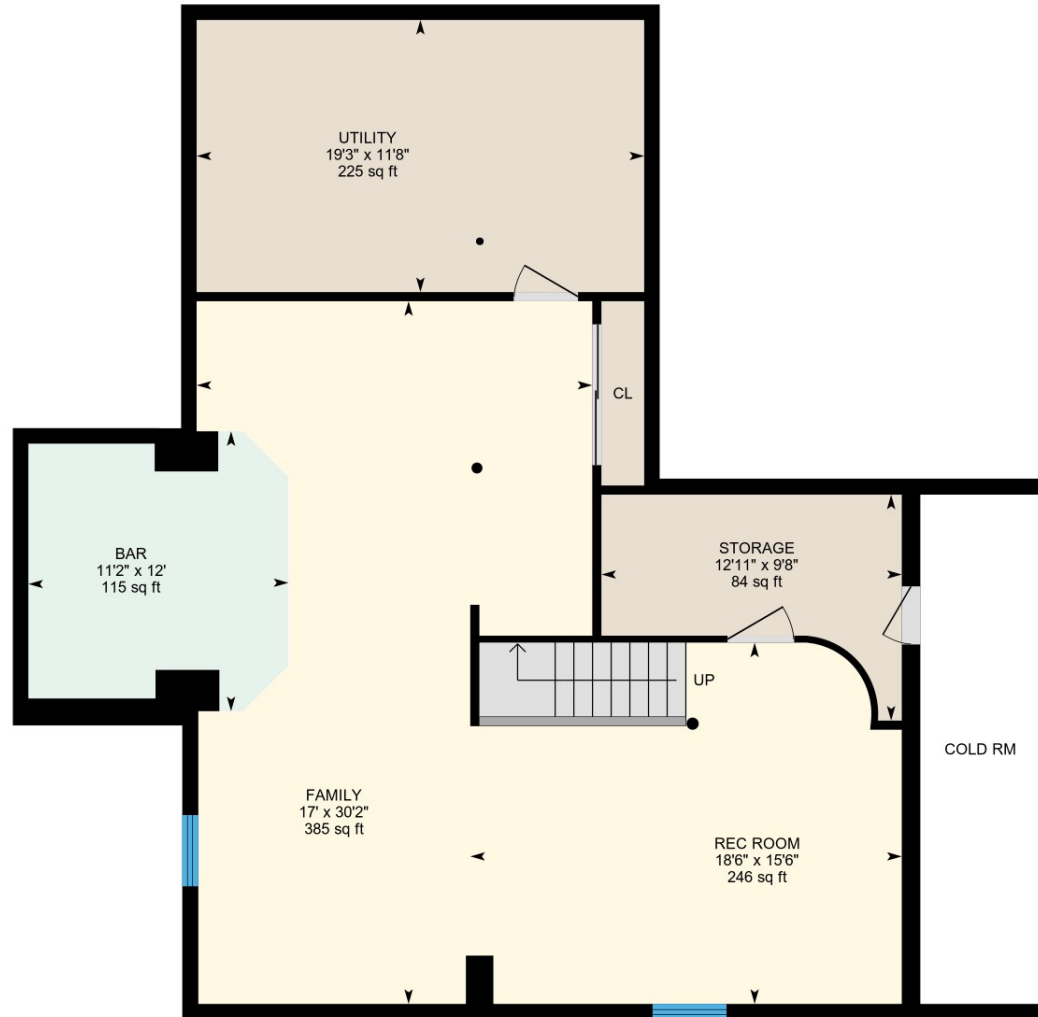

1846 Sherwood Forrest Cir, Mississauga, ON

1st Floor Exterior Area 1292.62 sq ft
Interior Area 1182.17 sq ft

PREPARED: 2023/04/19

1846 Sherwood Forrest Cir, Mississauga, ON

2nd Floor Exterior Area 1378.38 sq ft
Interior Area 1279.58 sq ft
Excluded Area 14.28 sq ft

0 4 8 ft

PREPARED: 2023/04/19

1846 Sherwood Forrest Cir, Mississauga, ON

Basement (Below Grade) Exterior Area 1267.25 sq ft
Interior Area 1151.32 sq ft
Excluded Area 112.11 sq ft

PREPARED: 2023/04/19