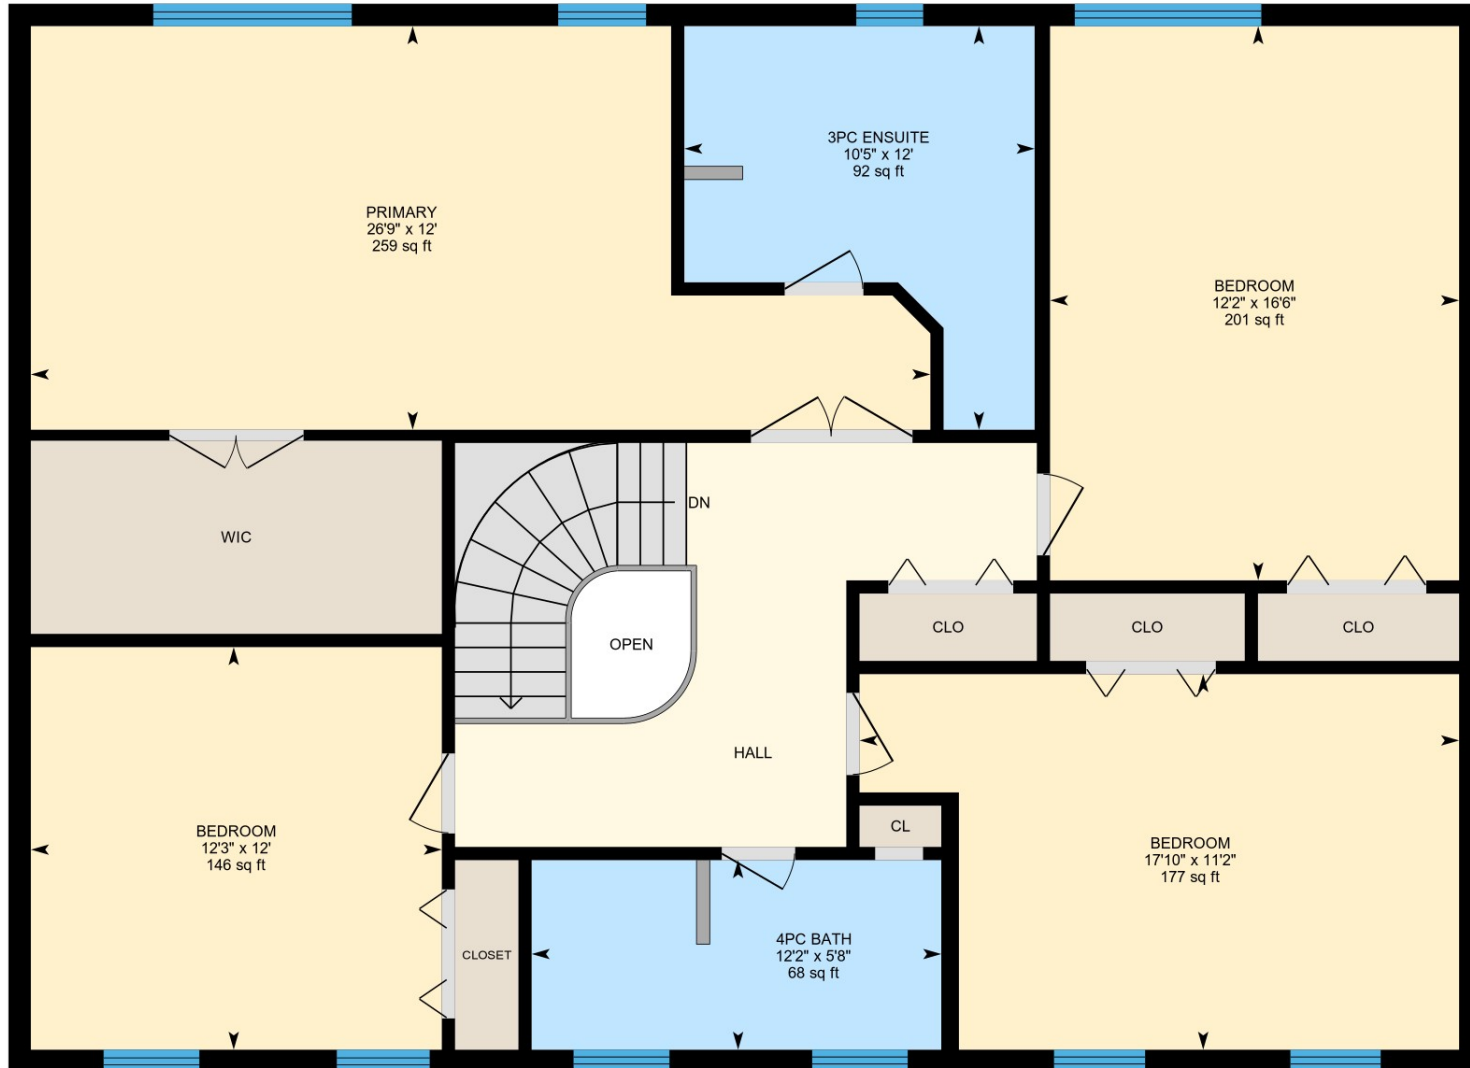

1846 Sherwood Forrest Cir, Mississauga, ON

1st Floor Exterior Area 1292.62 sq ft
Interior Area 1182.17 sq ft

PREPARED: 2023/04/19

1846 Sherwood Forrest Cir, Mississauga, ON

2nd Floor Exterior Area 1378.38 sq ft
Interior Area 1279.58 sq ft
Excluded Area 14.28 sq ft

0 4 8 ft

PREPARED: 2023/04/19

1846 Sherwood Forrest Cir, Mississauga, ON

Basement (Below Grade) Exterior Area 1267.25 sq ft
Interior Area 1151.32 sq ft
Excluded Area 112.11 sq ft

PREPARED: 2023/04/19