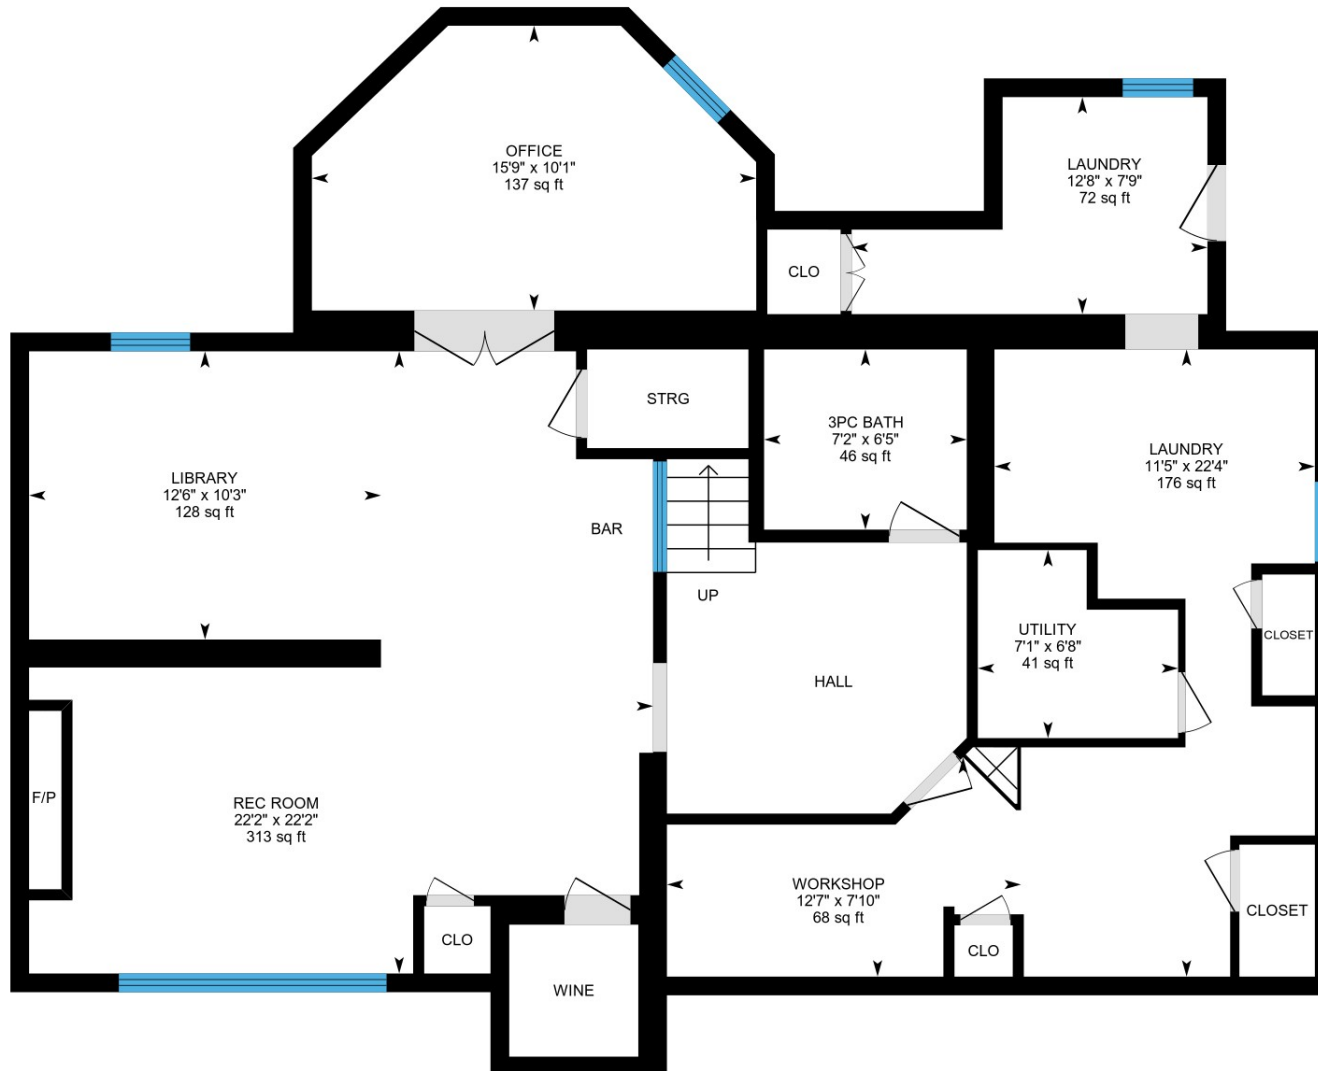

963 Owenwood Dr, Mississauga, ON

Main Floor Exterior Area 1463.08 sq ft
Interior Area 1346.77 sq ft

PREPARED: 2023/02/16

963 Owenwood Dr, Mississauga, ON

Basement (Below Grade) Exterior Area 113.93 sq ft
Excluded Area 1292.19 sq ft