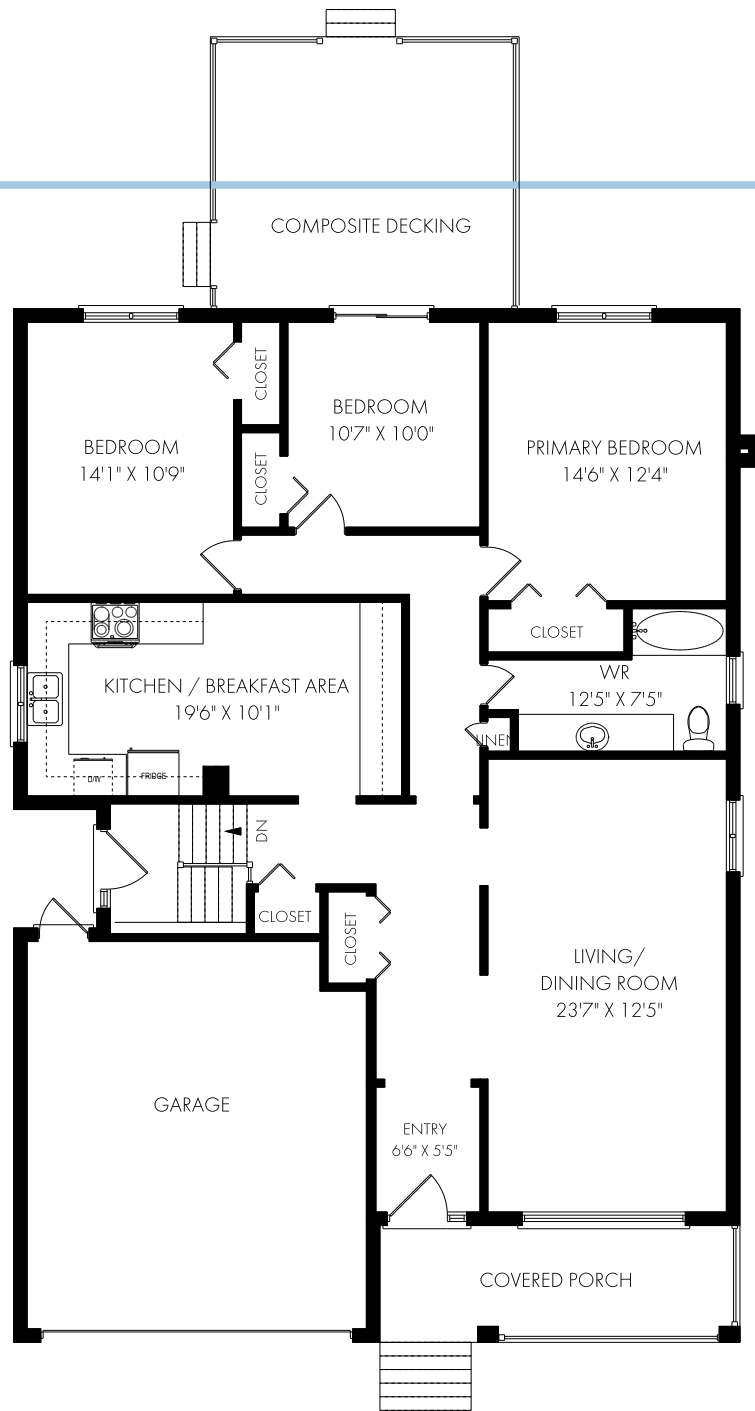

STACY SHIPP

Sales Representative

416.720.3545

1.877.822.6900

PHINNEYREALESTATE.COM

PHINNEY
REAL ESTATE

FLOOR PLANS

1381 GRAND BOULEVARD, OAKVILLE

MAIN FLOOR - 1511 SQUARE FEET

LOWER LEVEL - 1623 SQUARE FEET

NOTE: MEASUREMENTS & AREA ARE APPROXIMATE. PROVIDED AS GUIDELINE ONLY.