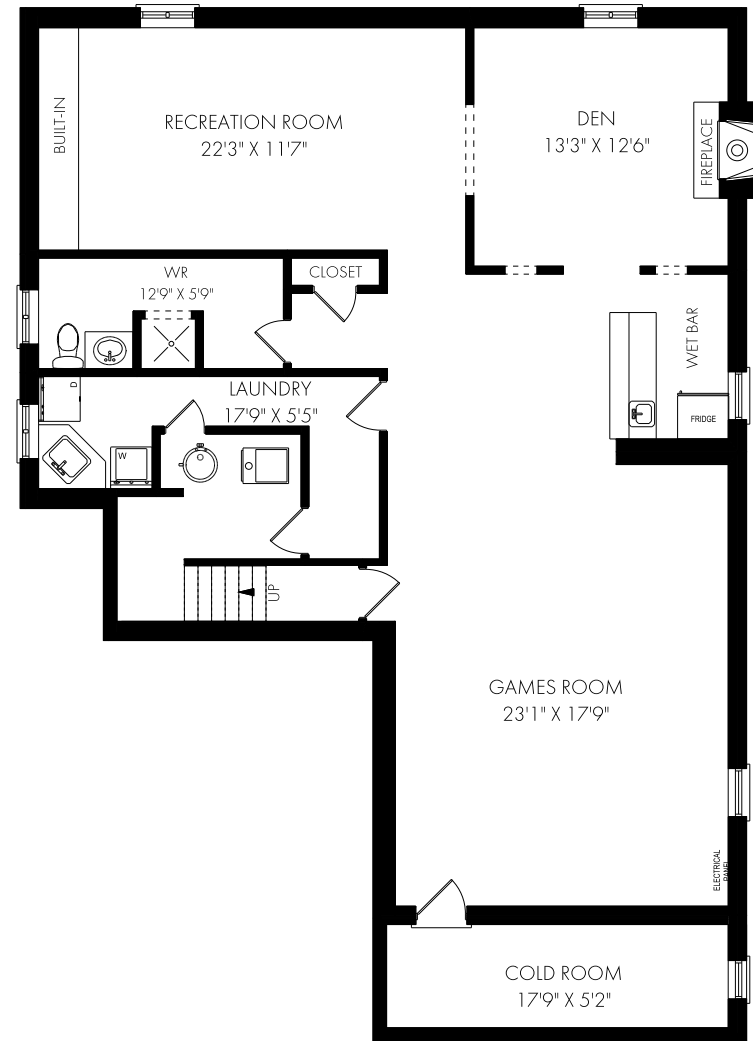

STACY SHIPP

Sales Representative

416.720.3545

1.877.822.6900

PHINNEYREALESTATE.COM

PHINNEY
REAL ESTATE

FLOOR PLANS

1381 GRAND BOULEVARD, OAKVILLE

MAIN FLOOR - 1511 SQUARE FEET

LOWER LEVEL - 1623 SQUARE FEET

NOTE: MEASUREMENTS & AREA ARE APPROXIMATE. PROVIDED AS GUIDELINE ONLY.