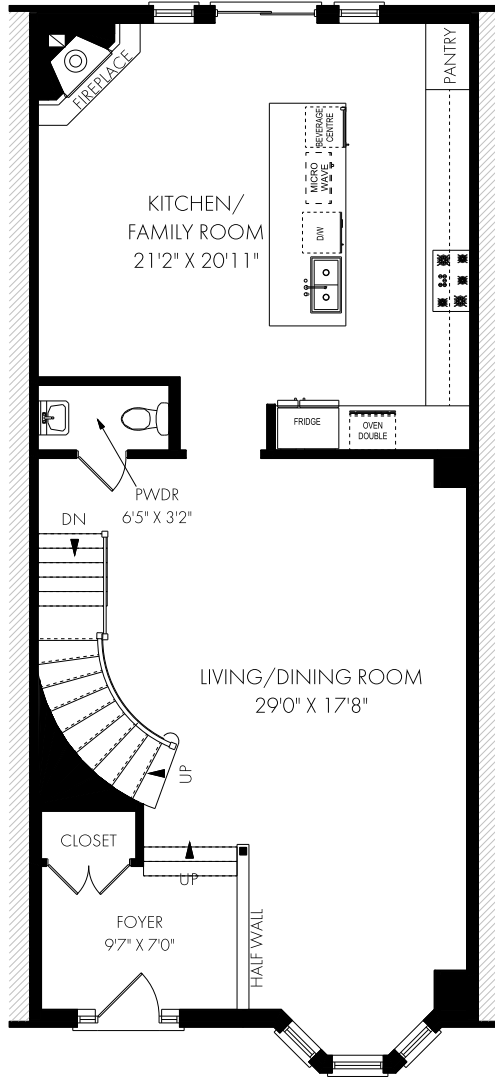

# FLOOR PLANS

118 St Lawrence Drive, Mississauga

CEILING HEIGHT 9'0"  
**MAIN FLOOR - 1115 SQUARE FEET**

CEILING HEIGHT 9'0"  
**SECOND FLOOR - 1115 SQUARE FEET**

**THIRD FLOOR - 839 SQUARE FEET**

CEILING HEIGHT 8'5"  
**LOWER LEVEL - 584 SQUARE FEET**

NOTE: MEASUREMENTS & AREA ARE APPROXIMATE. PROVIDED AS GUIDELINE ONLY.