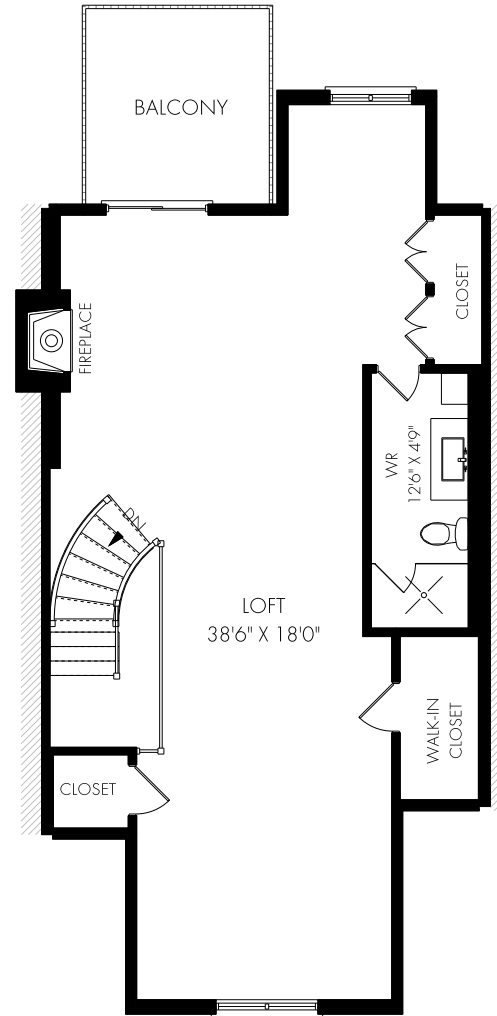

# FLOOR PLANS

118 St Lawrence Drive, Mississauga

CEILING HEIGHT 9'0"  
**MAIN FLOOR - 1115 SQUARE FEET**

CEILING HEIGHT 9'0"  
**SECOND FLOOR - 1115 SQUARE FEET**

**THIRD FLOOR - 839 SQUARE FEET**

CEILING HEIGHT 8'5"  
**LOWER LEVEL - 584 SQUARE FEET**

NOTE: MEASUREMENTS & AREA ARE APPROXIMATE. PROVIDED AS GUIDELINE ONLY.