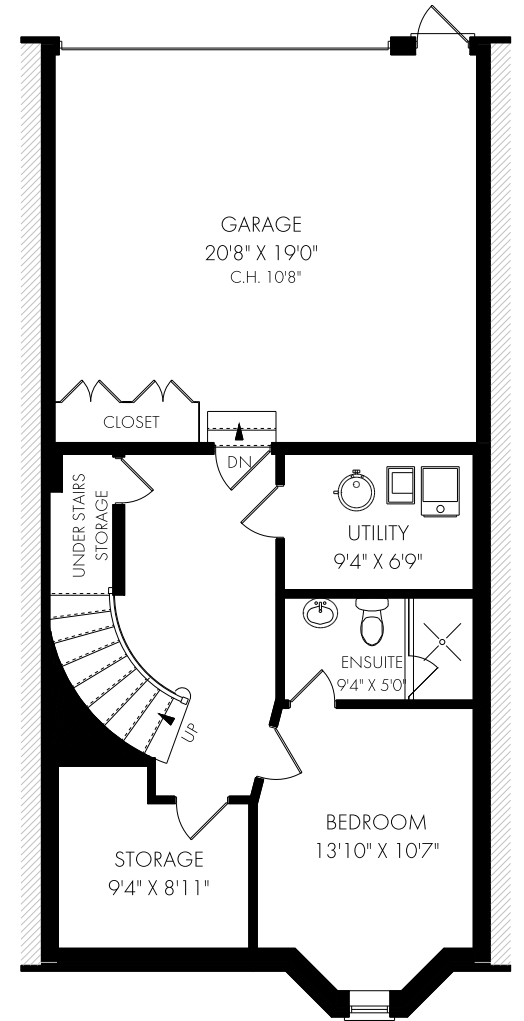

# FLOOR PLANS

118 St Lawrence Drive, Mississauga

CEILING HEIGHT 9'0"  
**MAIN FLOOR - 1115 SQUARE FEET**

CEILING HEIGHT 9'0"  
**SECOND FLOOR - 1115 SQUARE FEET**

**THIRD FLOOR - 839 SQUARE FEET**

CEILING HEIGHT 8'5"  
**LOWER LEVEL - 584 SQUARE FEET**

NOTE: MEASUREMENTS & AREA ARE APPROXIMATE. PROVIDED AS GUIDELINE ONLY.