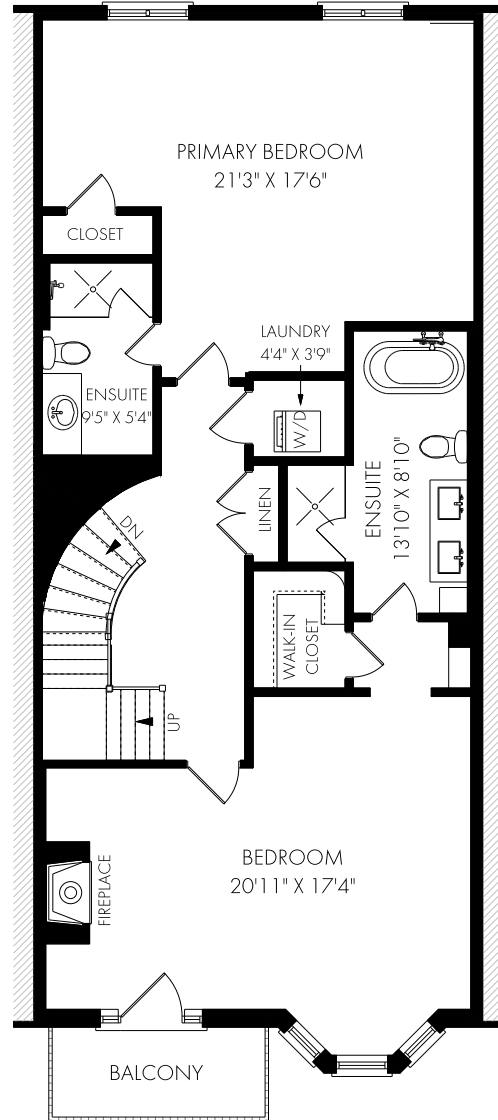

# FLOOR PLANS

118 St Lawrence Drive, Mississauga

CEILING HEIGHT 9'0"  
**MAIN FLOOR - 1115 SQUARE FEET**

CEILING HEIGHT 9'0"  
**SECOND FLOOR - 1115 SQUARE FEET**

**THIRD FLOOR - 839 SQUARE FEET**

CEILING HEIGHT 8'5"  
**LOWER LEVEL - 584 SQUARE FEET**

NOTE: MEASUREMENTS & AREA ARE APPROXIMATE. PROVIDED AS GUIDELINE ONLY.