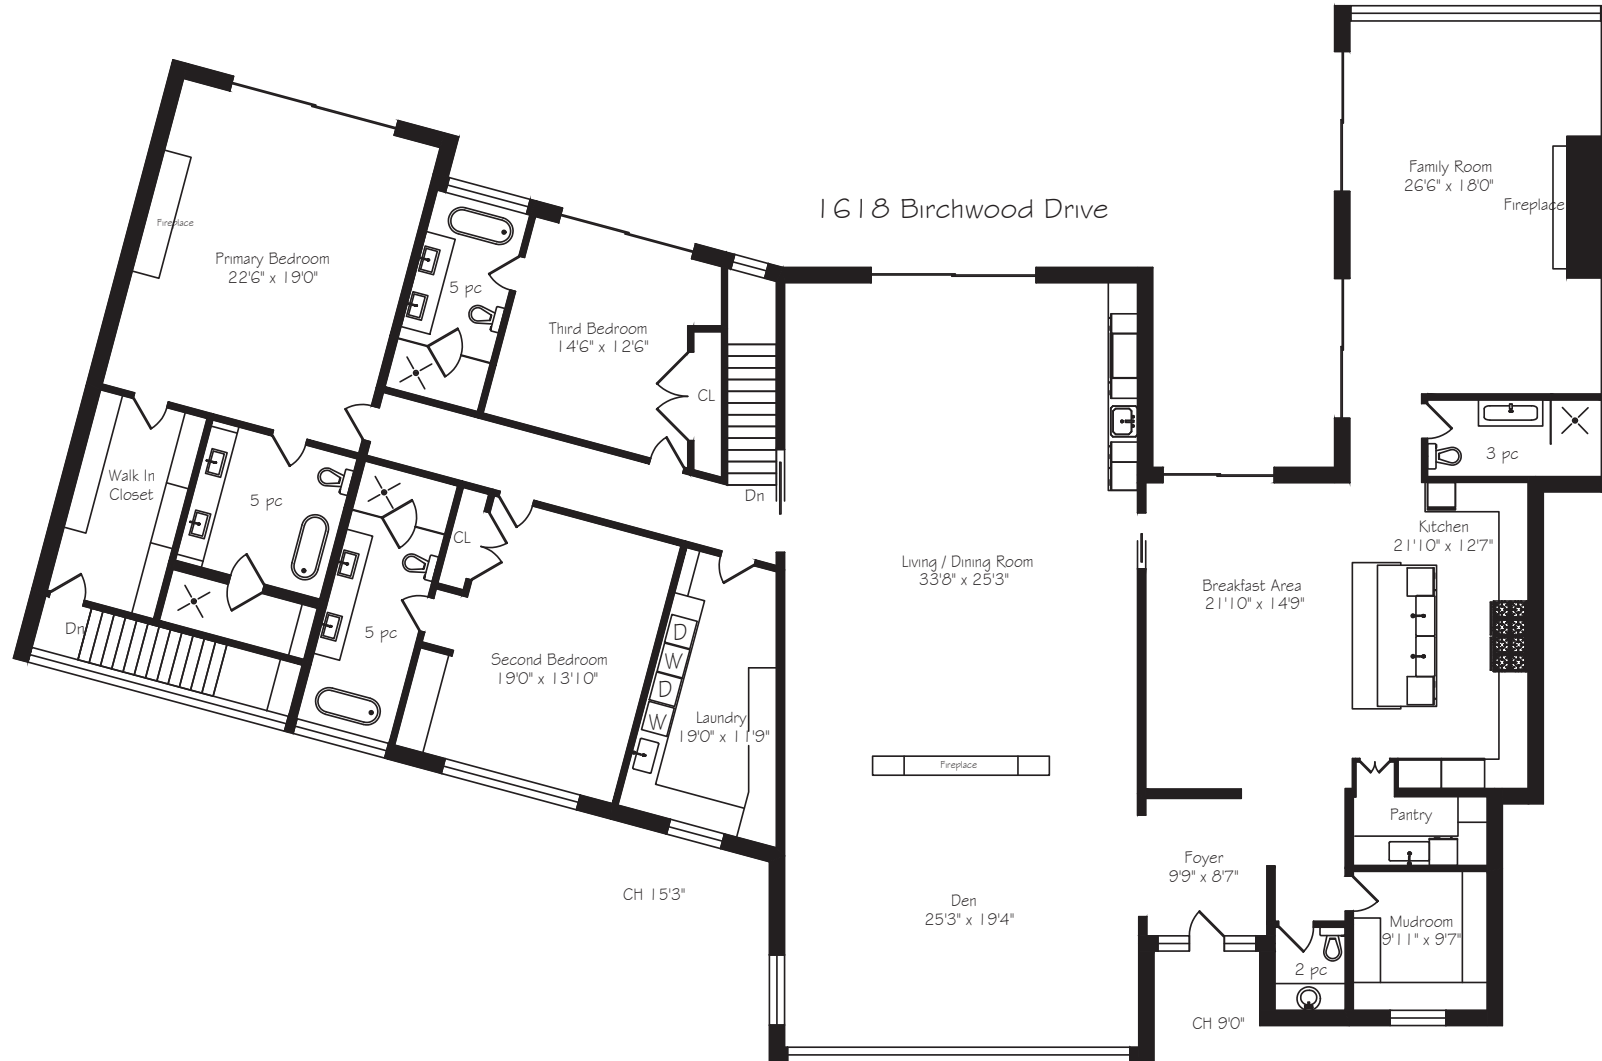

MICHAEL PHINNEY

CEO / PRESIDENT / SALES REPRESENTATIVE
905.617.4669
1.877.822.6900
PHINNEYREALESTATE.COM

PHINNEY
REAL ESTATE

FLOOR PLANS

1618 BIRCHWOOD DRIVE, MISSISSAUGA

Main Floor
5376 Square Feet

NOTE: MEASUREMENTS & AREA ARE APPROXIMATE. PROVIDED AS GUIDELINE ONLY.