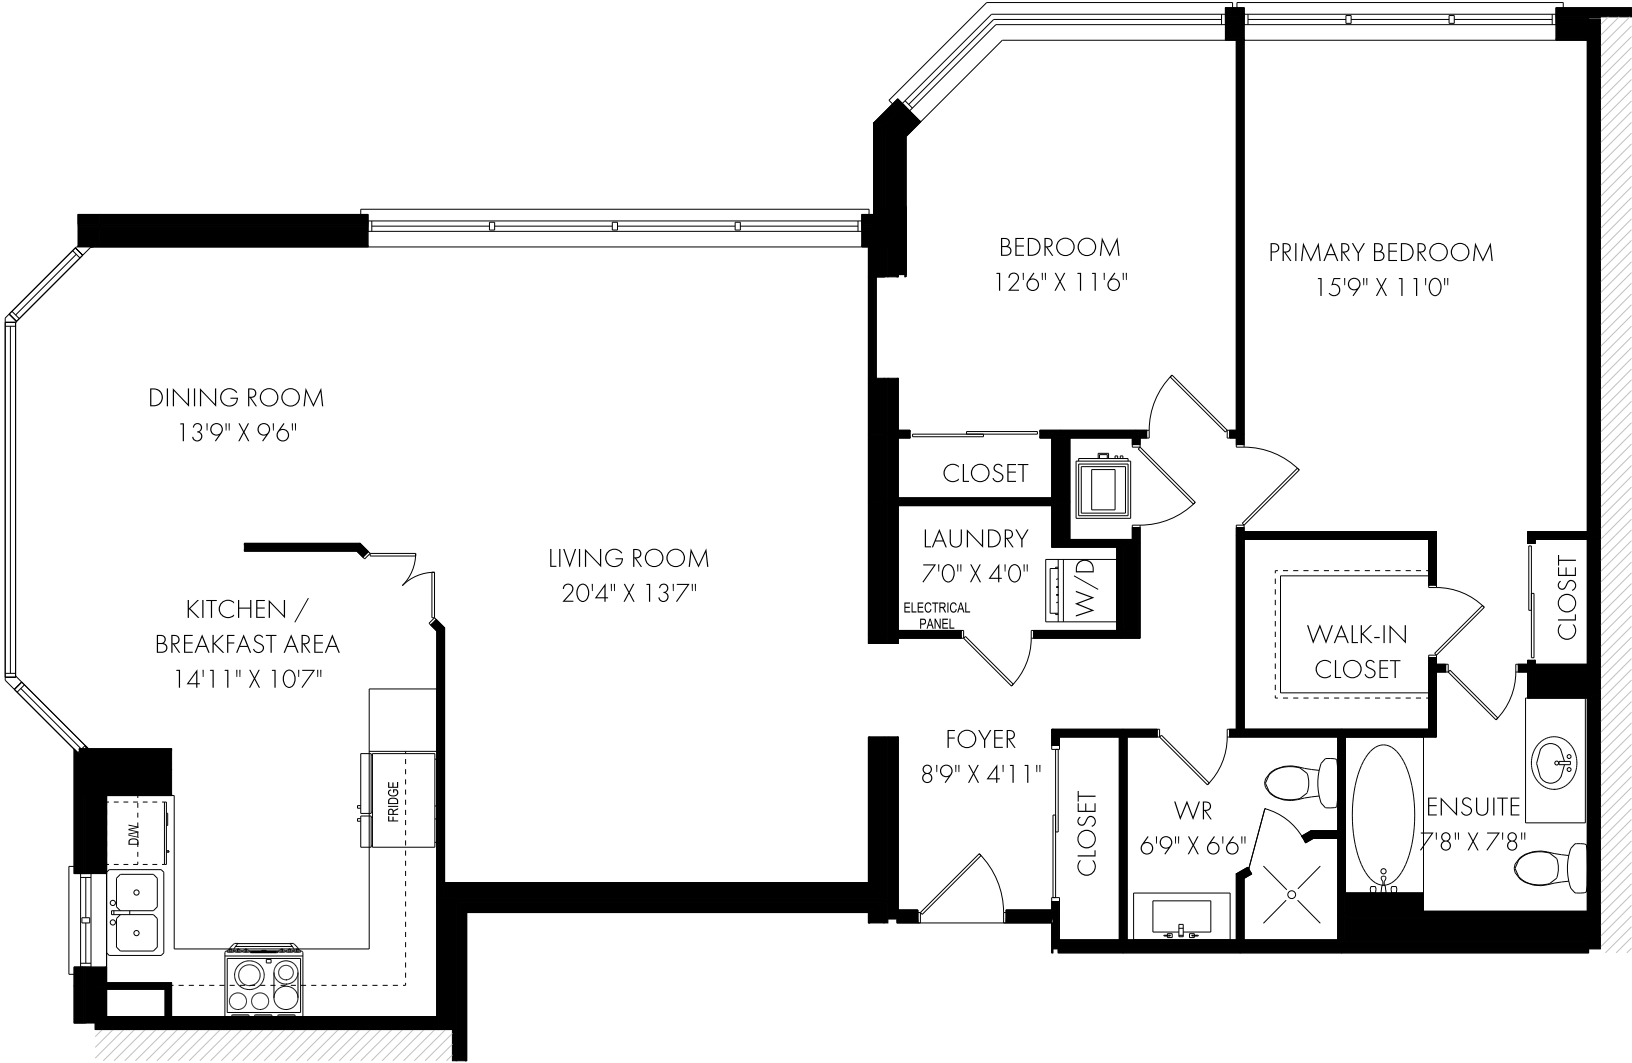

SYLVIA REDA

Sales Representative
416.258.5625
1.877.822.6900
PHINNEYREALESTATE.COM

FLOOR PLANS

407-880 Dundas St W, Mississauga

SUITE 407 - APPROX. 1343 SQUARE FEET

NOTE: MEASUREMENTS & AREA ARE APPROXIMATE. PROVIDED AS GUIDELINE ONLY.