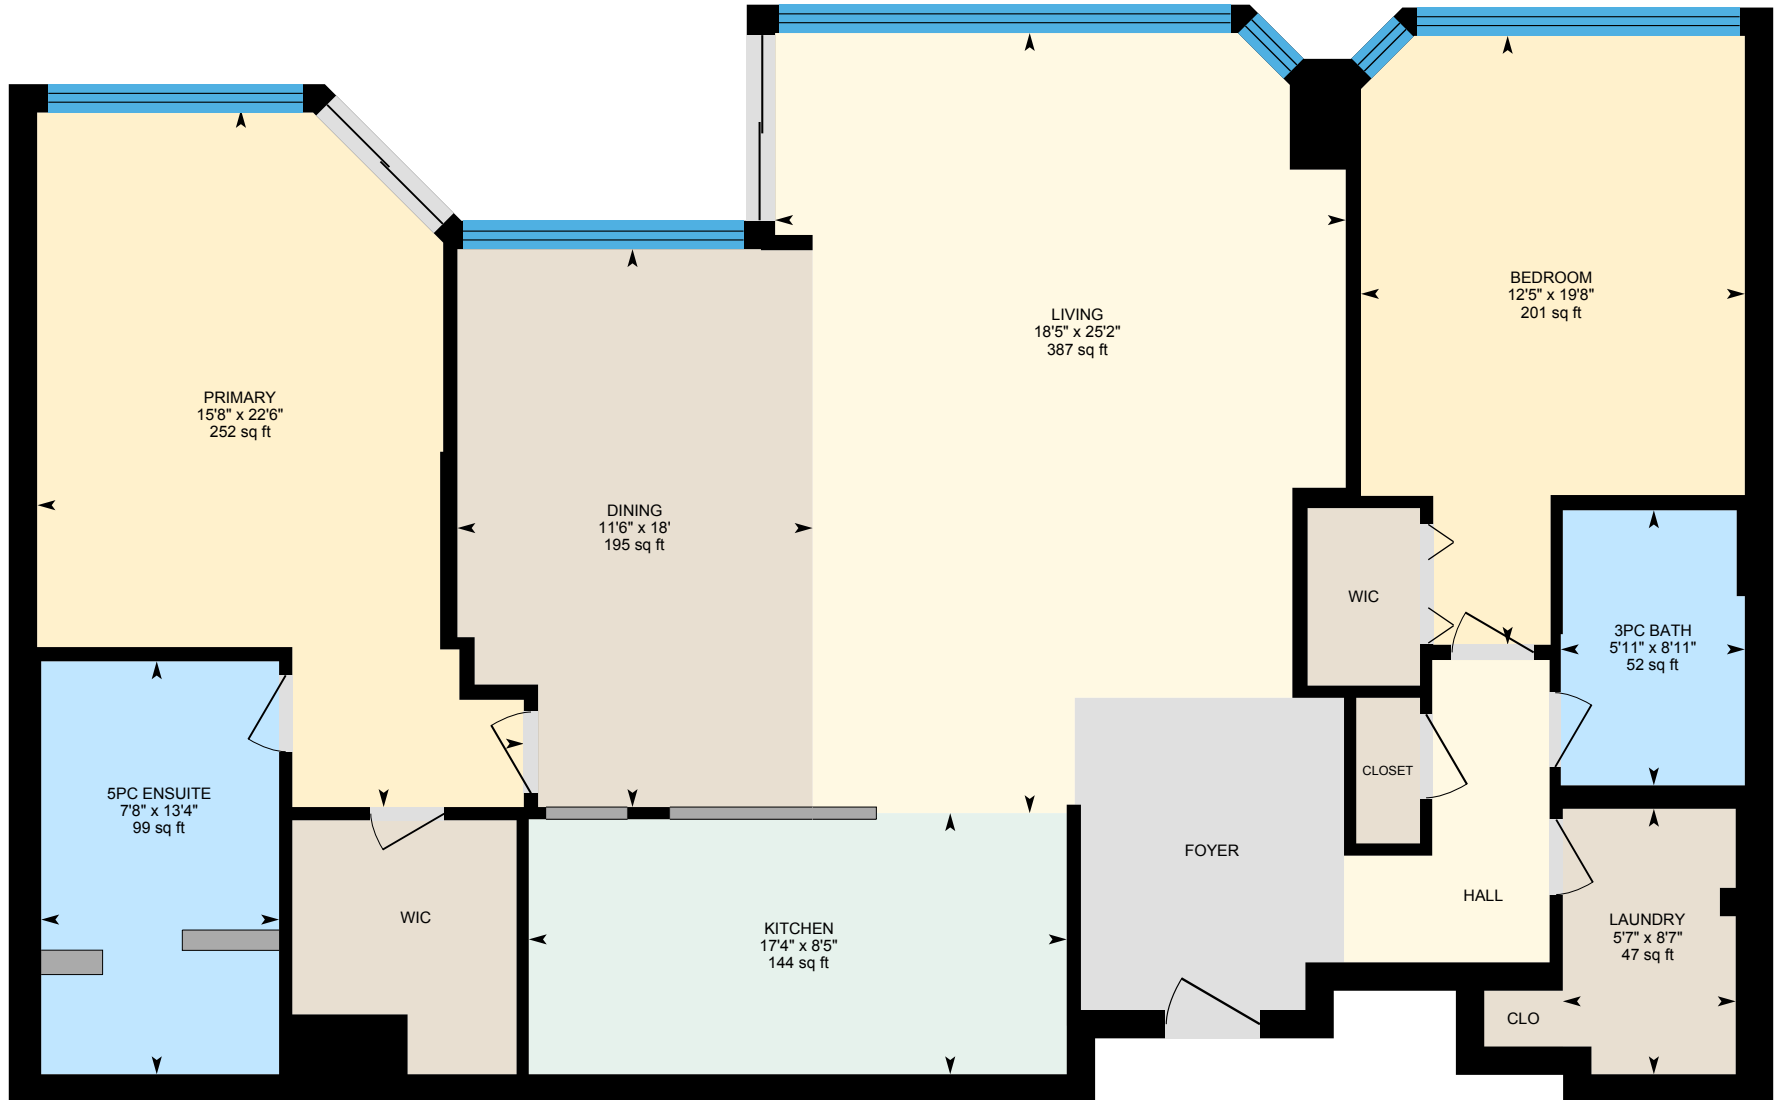

# 202-251 Queens Quay W, Toronto, ON

Main Floor Exterior Area 1863.16 sq ft  
Interior Area 1683.78 sq ft

PREPARED: 2022/09/30

White regions are excluded from total floor area in iGUIDE floor plans. All room dimensions and floor areas must be considered approximate and are subject to independent verification.