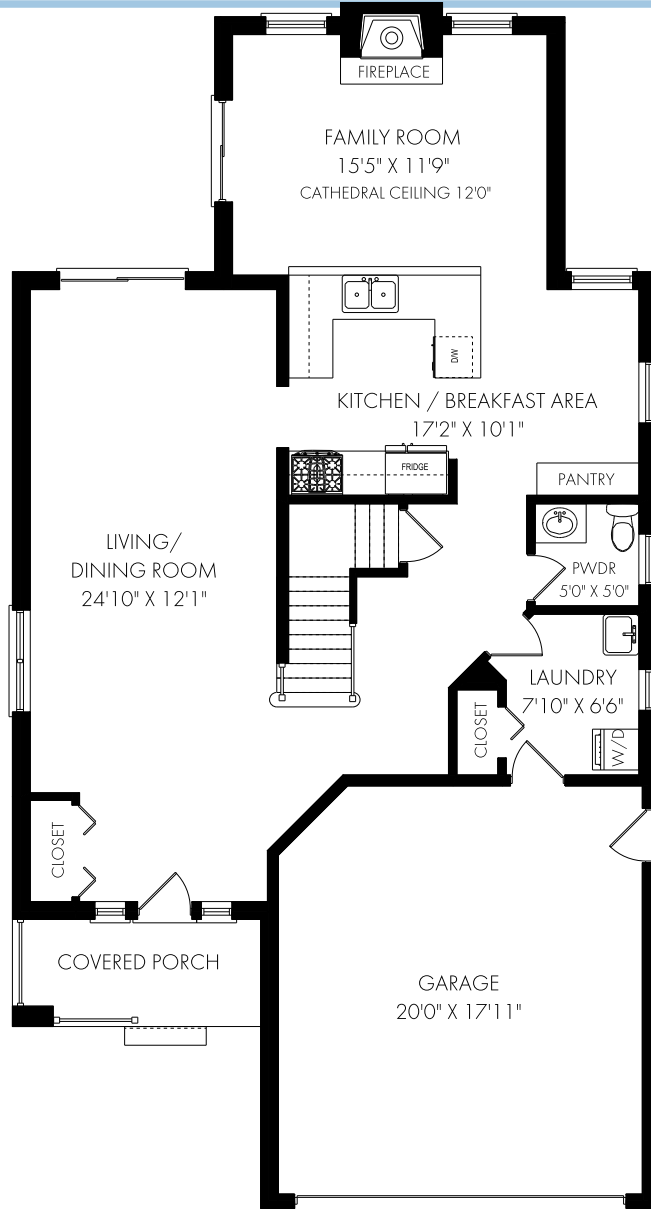

KRISTIANA COPE

Sales Representative
416.274.9929
1.877.822.6900
PHINNEYREALESTATE.COM

PHINNEY
REAL ESTATE

FLOOR PLANS

440 Eastbridge Boulevard, Waterloo

NOTE: MEASUREMENTS & AREA ARE APPROXIMATE. PROVIDED AS GUIDELINE ONLY.