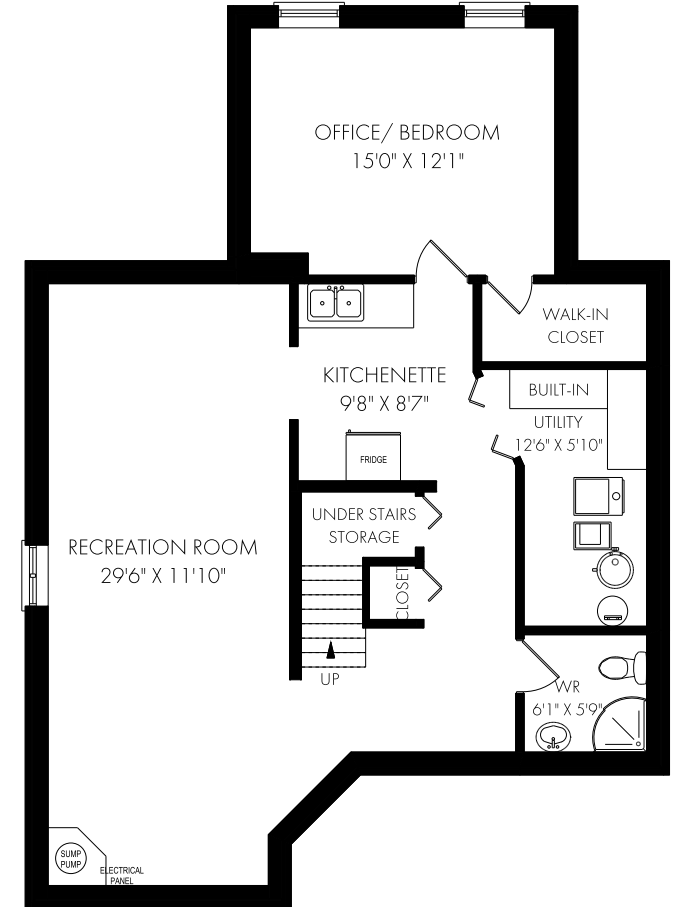

KRISTIANA COPE

Sales Representative
416.274.9929
1.877.822.6900
PHINNEYREALESTATE.COM

PHINNEY
REAL ESTATE

FLOOR PLANS

440 Eastbridge Boulevard, Waterloo

NOTE: MEASUREMENTS & AREA ARE APPROXIMATE. PROVIDED AS GUIDELINE ONLY.