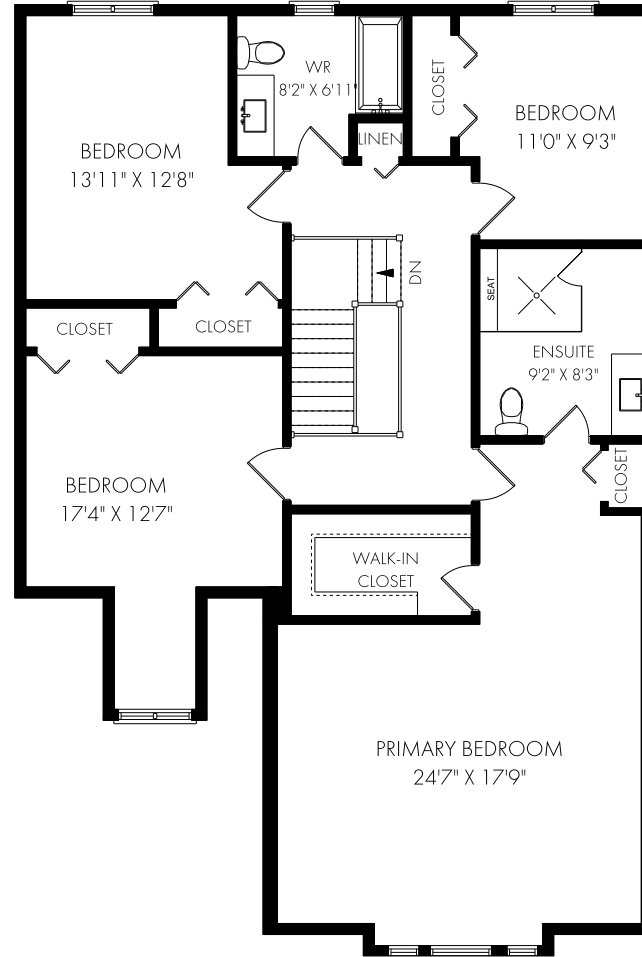

KRISTIANA COPE

Sales Representative
416.274.9929
1.877.822.6900
PHINNEYREALESTATE.COM

PHINNEY
REAL ESTATE

FLOOR PLANS

440 Eastbridge Boulevard, Waterloo

NOTE: MEASUREMENTS & AREA ARE APPROXIMATE. PROVIDED AS GUIDELINE ONLY.