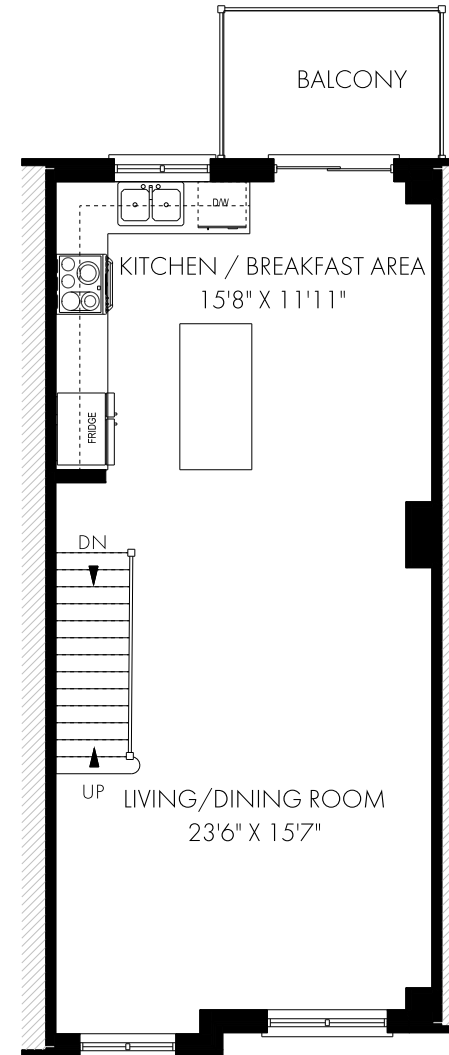

LOWER LEVEL - 379 SQUARE FEET

CEILING HEIGHT 9'0"  
MAIN LEVEL - 379 SQUARE FEET

CEILING HEIGHT 9'0"  
SECOND LEVEL - 608 SQUARE FEET

THIRD LEVEL - 611 SQUARE FEET