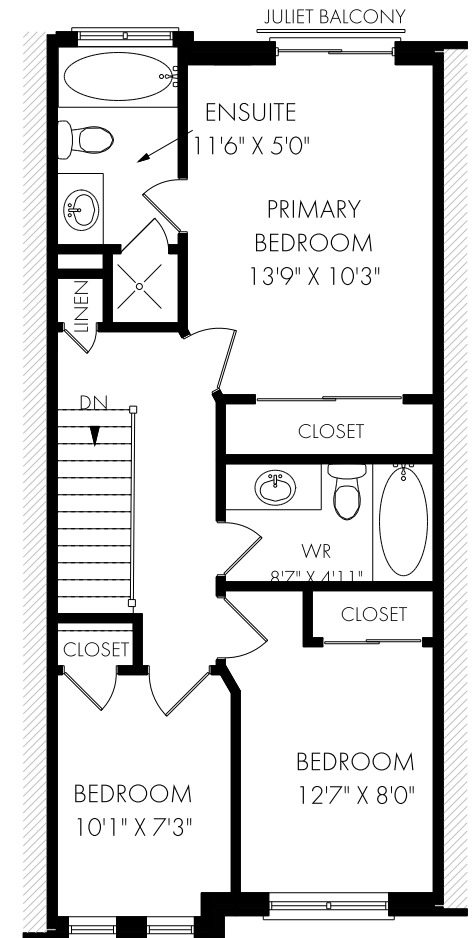

LOWER LEVEL - 379 SQUARE FEET

CEILING HEIGHT 9'0"  
MAIN LEVEL - 379 SQUARE FEET

CEILING HEIGHT 9'0"  
SECOND LEVEL - 608 SQUARE FEET

THIRD LEVEL - 611 SQUARE FEET