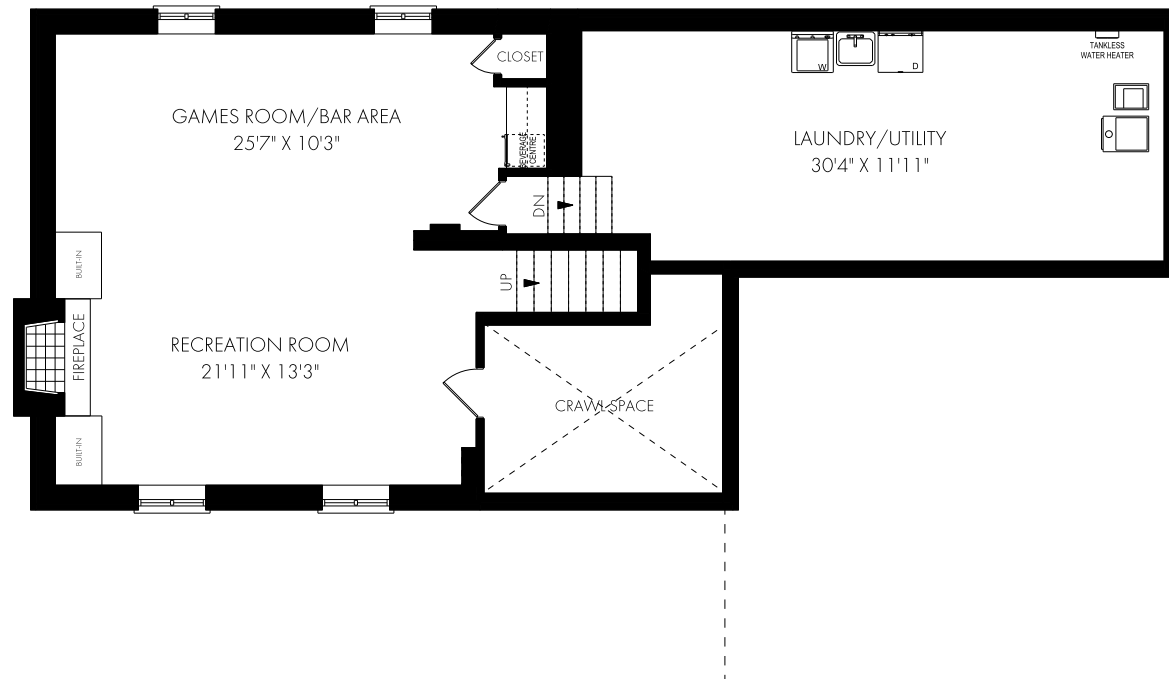

LORETTA PHINNEY

Broker / Founder

905.617.8840

1.877.822.6900

PHINNEYREALESTATE.COM

FLOOR PLANS

1479 Rogerswood Court, Mississauga

LOWER LEVEL - 679 SQUARE FEET

BASEMENT - 468 SQUARE FEET

NOTE: MEASUREMENTS & AREA ARE APPROXIMATE. PROVIDED AS GUIDELINE ONLY.