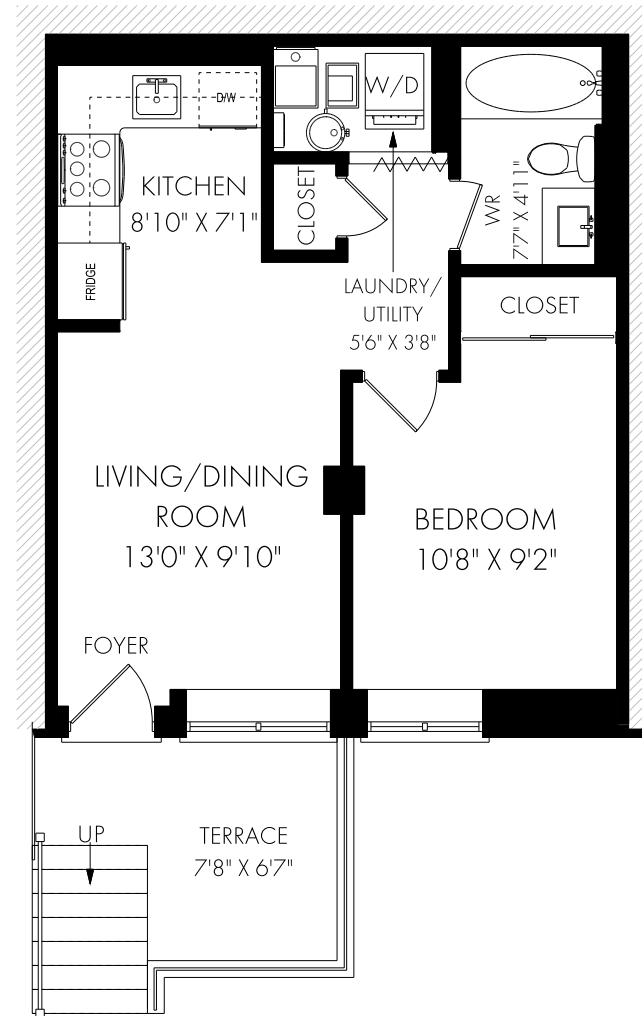

ANDREW CZUCHNICKI

Sales Representative
416.575.0771
1.877.822.6900
PHINNEYREALESTATE.COM

FLOOR PLANS

117-1145 Journeyman Lane, Mississauga

CEILING HEIGHT 8'0"

SUITE #117 - APPROX. 494 SQUARE FEET

NOTE: MEASUREMENTS & AREA ARE APPROXIMATE. PROVIDED AS GUIDELINE ONLY.