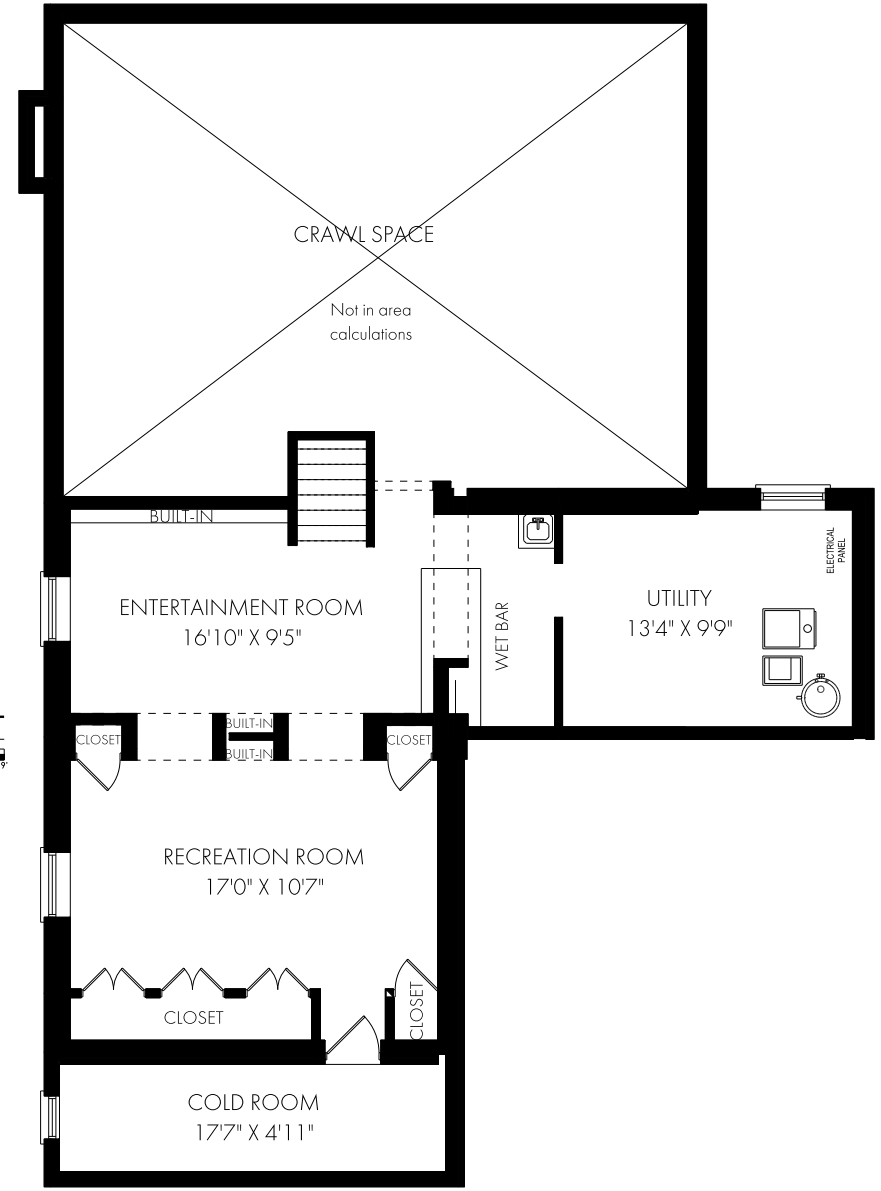

KIMBERLY PHINNEY

CEO/ President/ Sales Representative
416.562.3777
1.877.822.6900
PHINNEYREALESTATE.COM

PHINNEY
REAL ESTATE

FLOOR PLANS

1334 Bramblewood Lane, Mississauga

NOTE: MEASUREMENTS & AREA ARE APPROXIMATE. PROVIDED AS GUIDELINE ONLY.