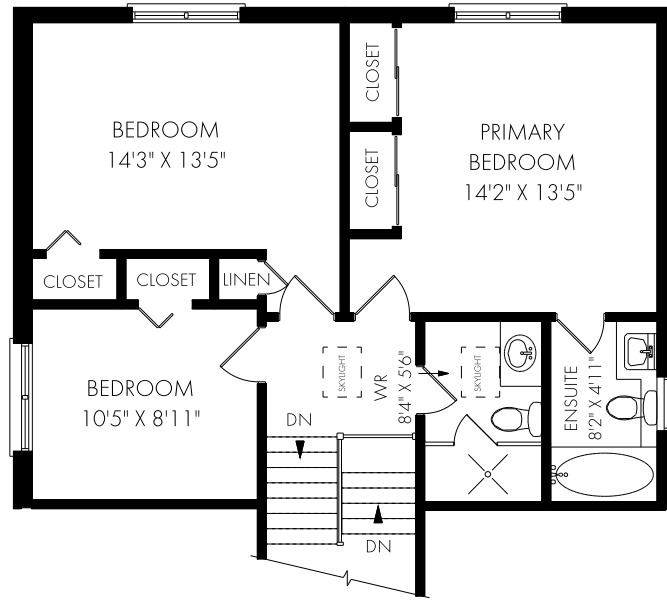

KIMBERLY PHINNEY

CEO/ President/ Sales Representative
416.562.3777
1.877.822.6900
PHINNEYREALESTATE.COM

PHINNEY
REAL ESTATE

FLOOR PLANS

1334 Bramblewood Lane, Mississauga

NOTE: MEASUREMENTS & AREA ARE APPROXIMATE. PROVIDED AS GUIDELINE ONLY.