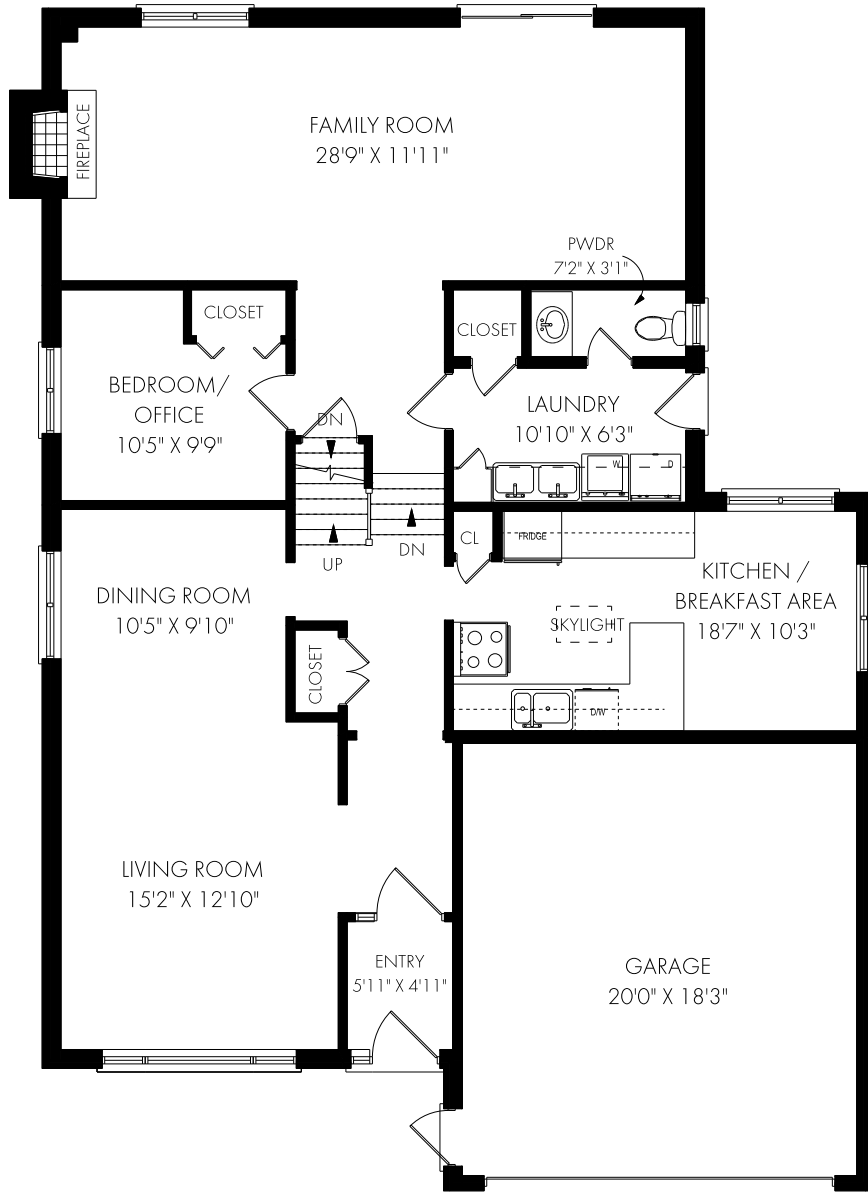

KIMBERLY PHINNEY

CEO/ President/ Sales Representative
416.562.3777
1.877.822.6900
PHINNEYREALESTATE.COM

PHINNEY
REAL ESTATE

FLOOR PLANS

1334 Bramblewood Lane, Mississauga

NOTE: MEASUREMENTS & AREA ARE APPROXIMATE. PROVIDED AS GUIDELINE ONLY.