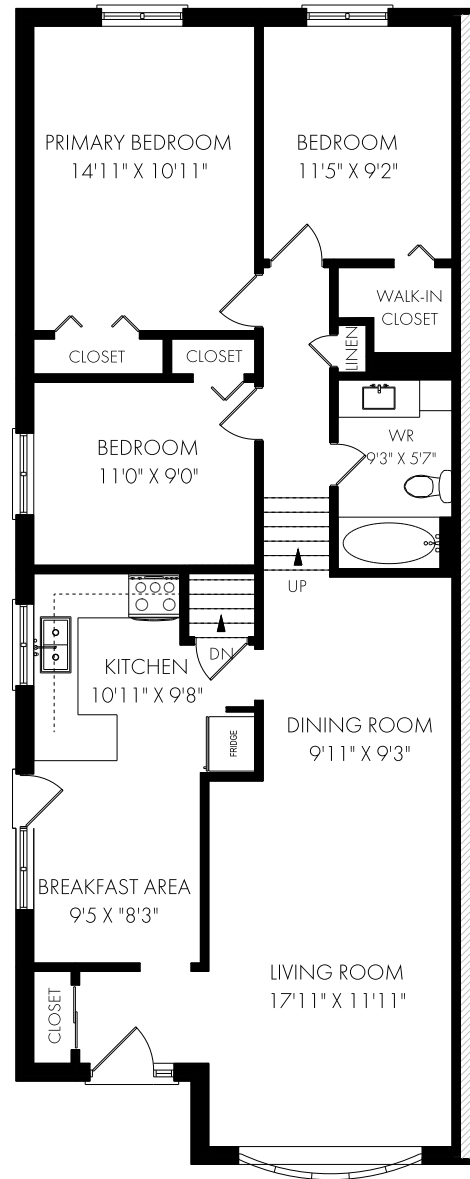

# FLOOR PLANS

780 Embassy Avenue, Mississauga

MAIN & UPPER LEVELS - 1200 SQUARE FEET

LOWER LEVEL - 610 SQUARE FEET

NOTE: MEASUREMENTS & AREA ARE APPROXIMATE. PROVIDED AS GUIDELINE ONLY.