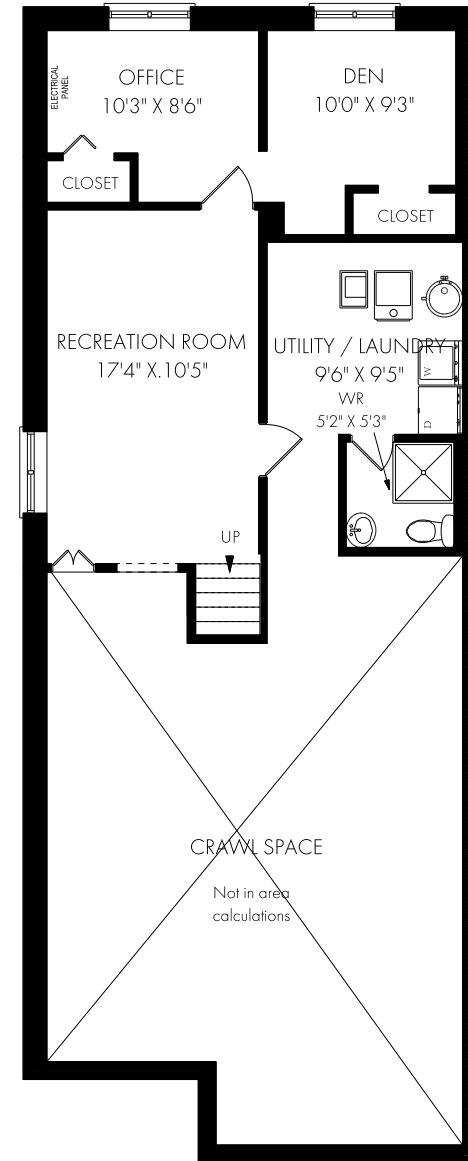

# FLOOR PLANS

780 Embassy Avenue, Mississauga

MAIN & UPPER LEVELS - 1200 SQUARE FEET

LOWER LEVEL - 610 SQUARE FEET

NOTE: MEASUREMENTS & AREA ARE APPROXIMATE. PROVIDED AS GUIDELINE ONLY.