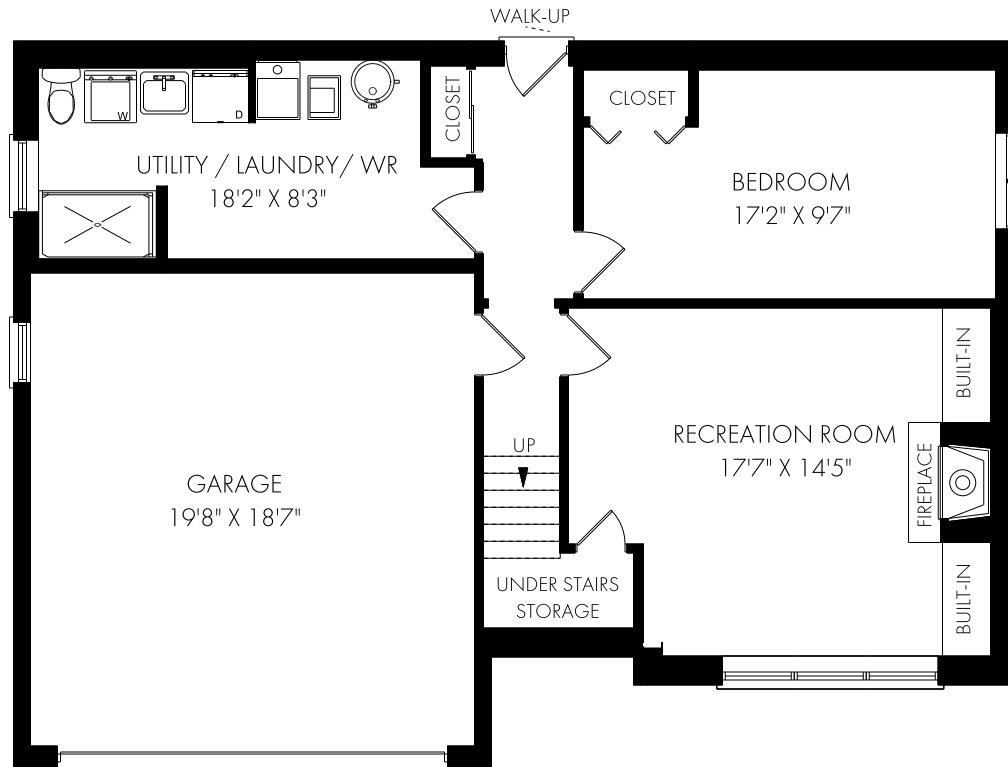

LOWER LEVEL - 787' SQUARE FEET

MAIN FLOOR - 1379 SQUARE FEET

NOTE: MEASUREMENTS & AREA ARE APPROXIMATE. PROVIDED AS GUIDELINE ONLY.