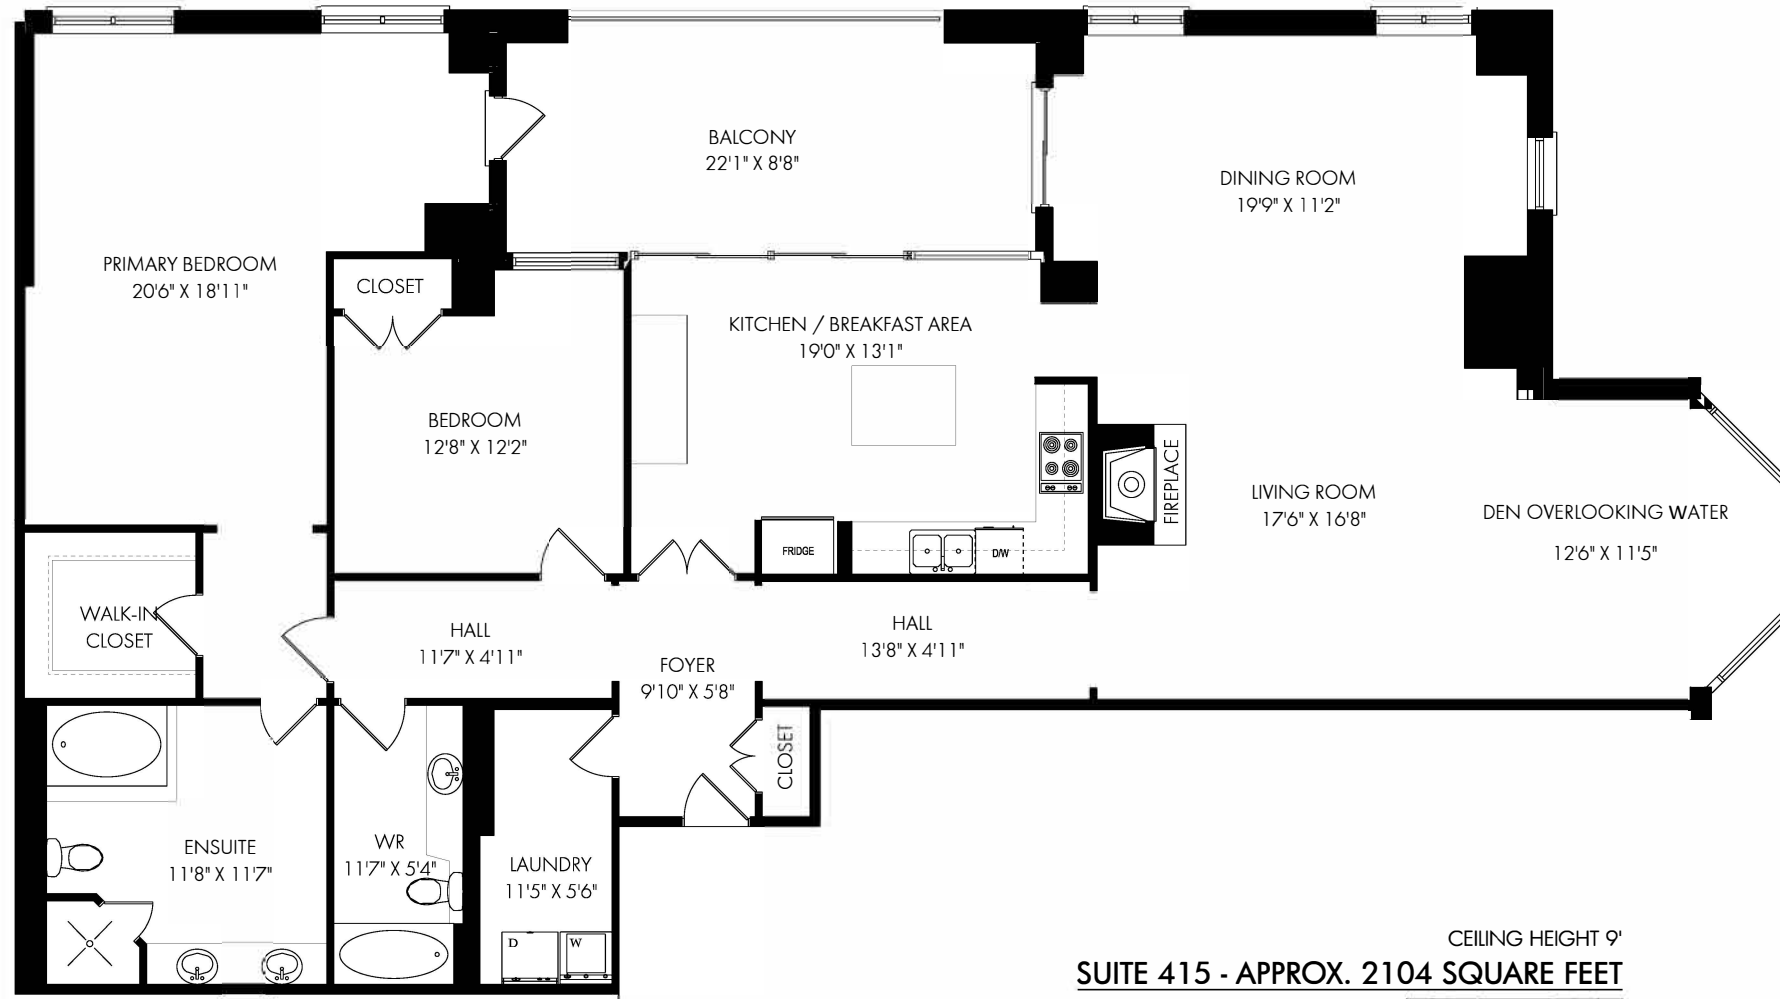

# FLOOR PLANS

415-65 Port Street E, Mississauga

NOTE: MEASUREMENTS & AREA ARE APPROXIMATE. PROVIDED AS GUIDELINE ONLY.