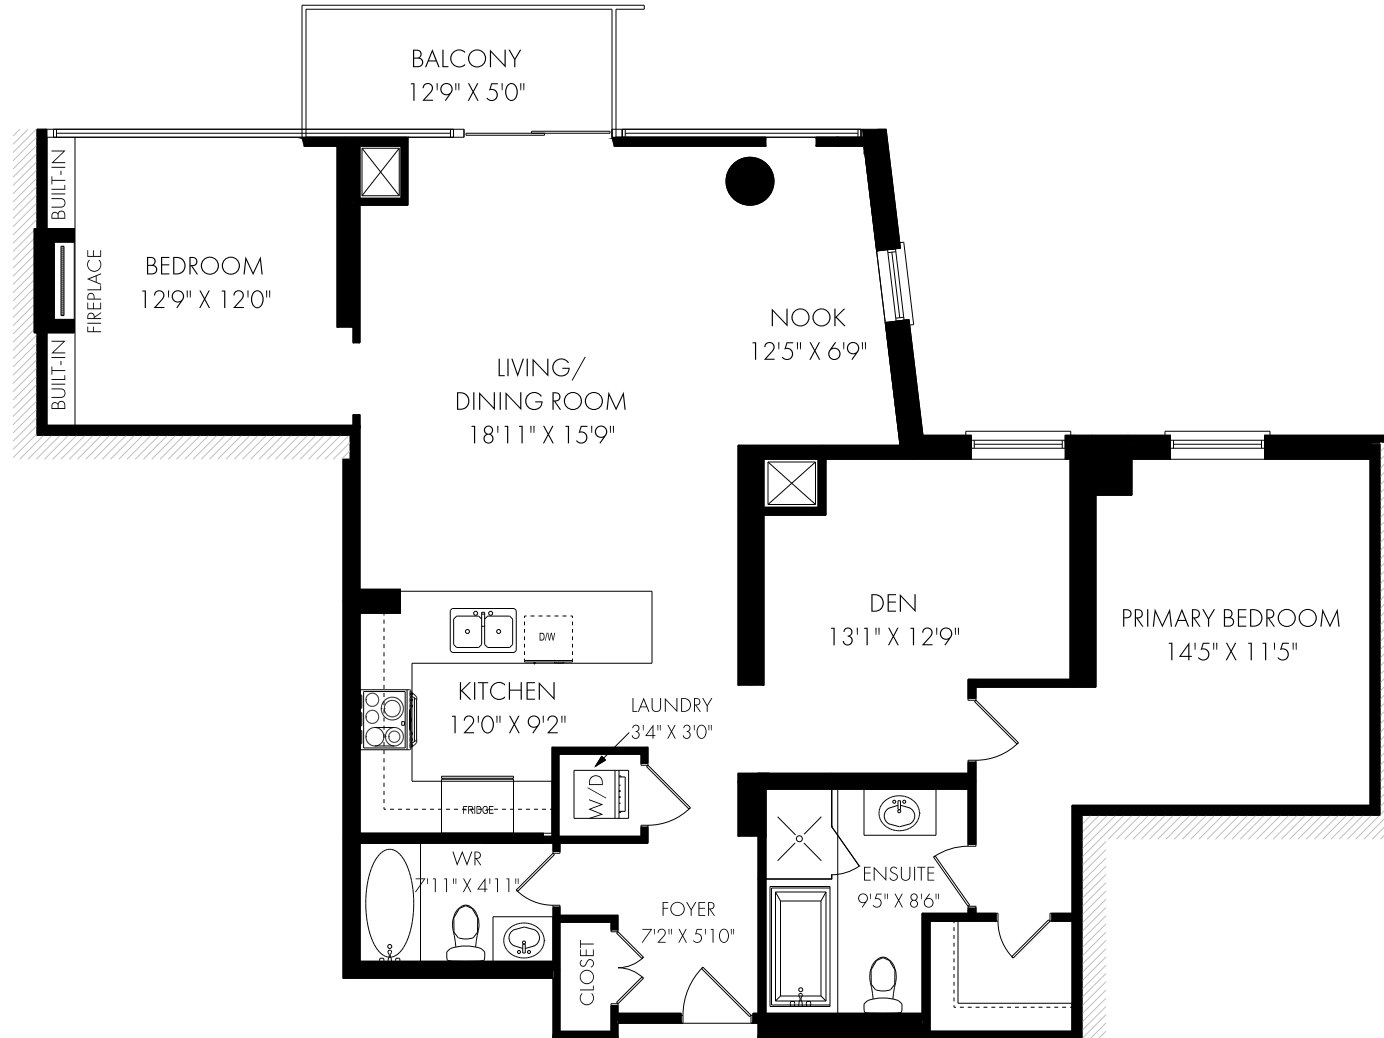

LORETTA PHINNEY

Broker / Founder
905.617.8840
1.877.822.6900
PHINNEYREALESTATE.COM

FLOOR PLANS

1101-1 Hurontario Street, Mississauga

CEILING HEIGHT 9'0"
SUITE 1101 - APPROX. 1408 SQUARE FEET

NOTE: MEASUREMENTS & AREA ARE APPROXIMATE. PROVIDED AS GUIDELINE ONLY.