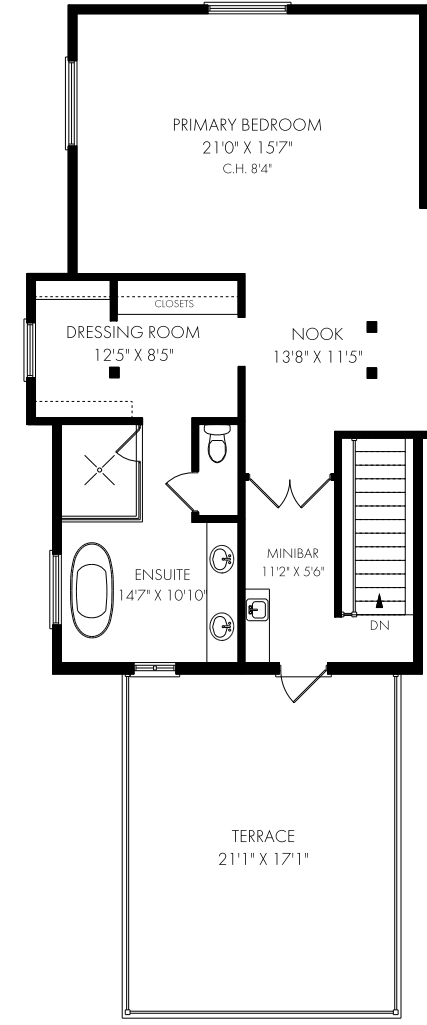

THIRD FLOOR - 949 SQUARE FEET