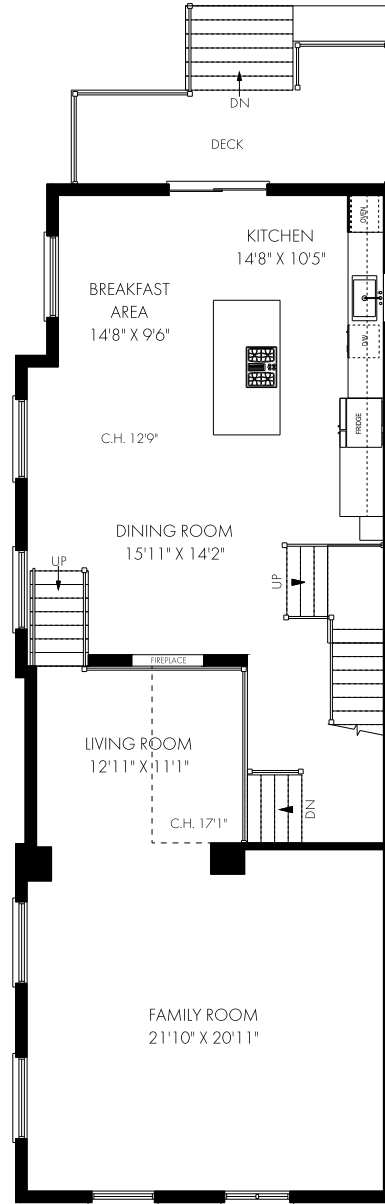

MAIN FLOOR - 1425 SQUARE FEET