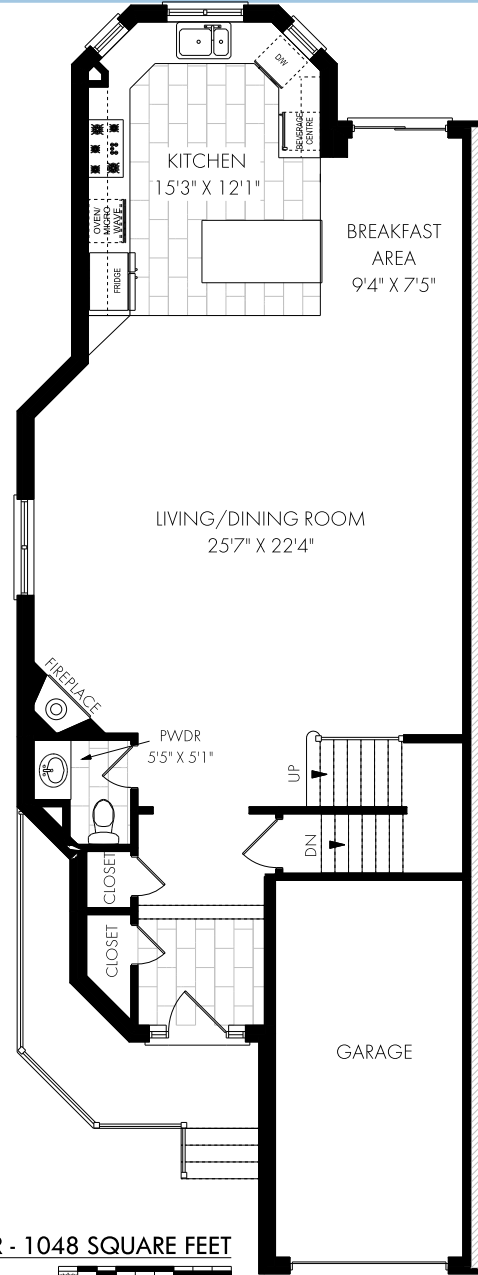

DEBBIE COOPER

Sales Representative
905.399.0735
1.877.822.6900
PHINNEYREALESTATE.COM

PHINNEY
REAL ESTATE

FLOOR PLANS

58 Meadowbrook Lane, Markham

LOWER LEVEL - 1050 SQUARE FEET

MAIN FLOOR - 1048 SQUARE FEET

SECOND FLOOR - 1224 SQUARE FEET

NOTE: MEASUREMENTS & AREA ARE APPROXIMATE. PROVIDED AS GUIDELINE ONLY.