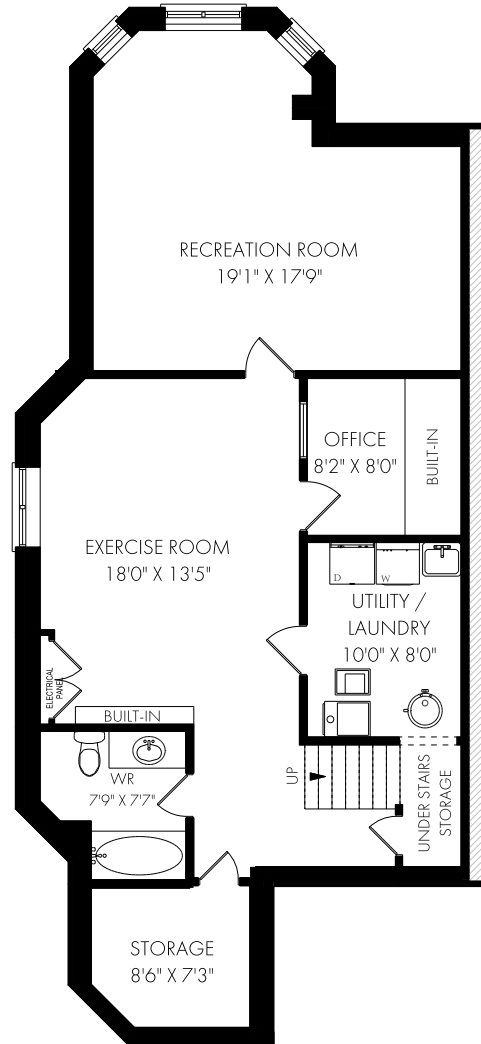

DEBBIE COOPER

Sales Representative
905.399.0735
1.877.822.6900
PHINNEYREALESTATE.COM

PHINNEY
REAL ESTATE

FLOOR PLANS

58 Meadowbrook Lane, Markham

LOWER LEVEL - 1050 SQUARE FEET

MAIN FLOOR - 1048 SQUARE FEET

SECOND FLOOR - 1224 SQUARE FEET

NOTE: MEASUREMENTS & AREA ARE APPROXIMATE. PROVIDED AS GUIDELINE ONLY.