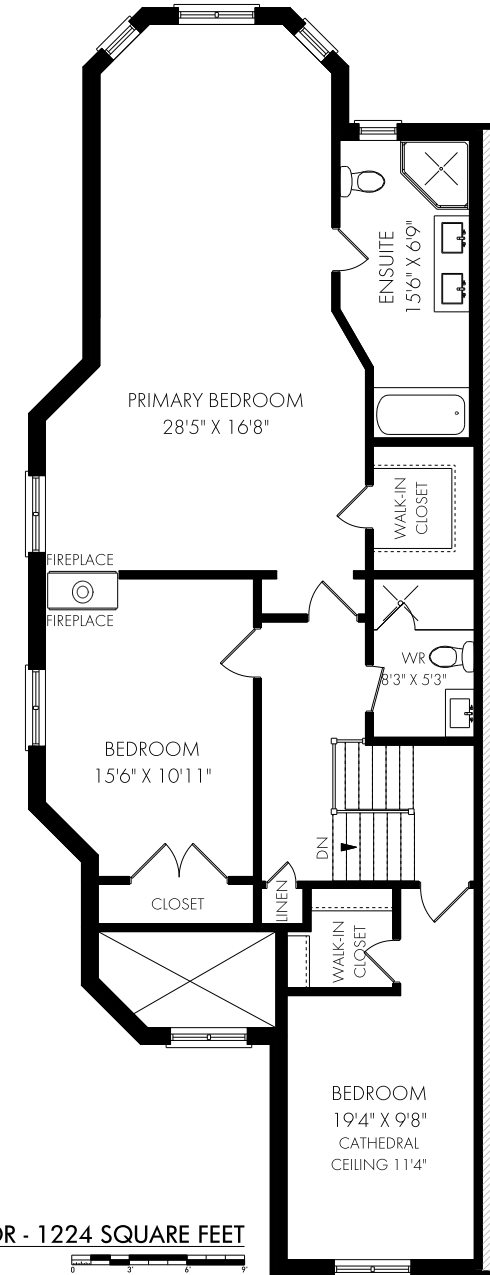

DEBBIE COOPER

Sales Representative
905.399.0735
1.877.822.6900
PHINNEYREALESTATE.COM

PHINNEY
REAL ESTATE

FLOOR PLANS

58 Meadowbrook Lane, Markham

LOWER LEVEL - 1050 SQUARE FEET

MAIN FLOOR - 1048 SQUARE FEET

SECOND FLOOR - 1224 SQUARE FEET

NOTE: MEASUREMENTS & AREA ARE APPROXIMATE. PROVIDED AS GUIDELINE ONLY.