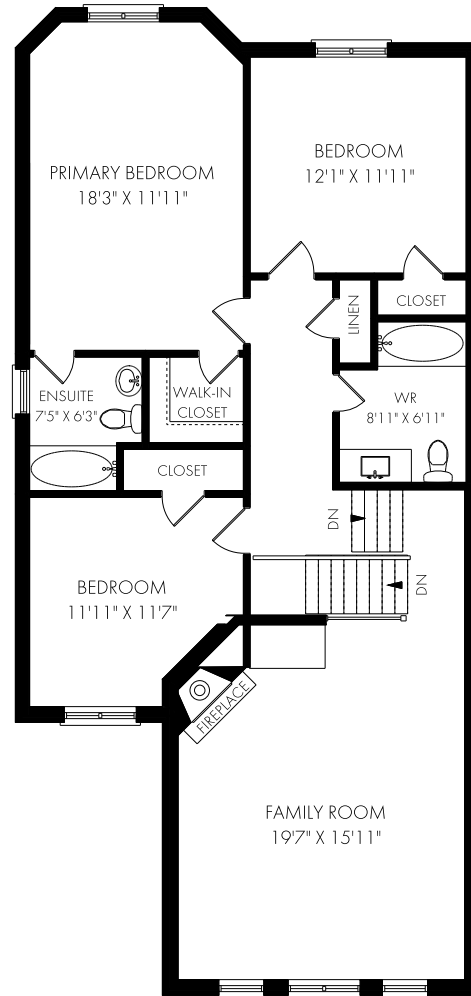

SYLVIA REDA

Sales Representative
416.258.5625
1.877.822.6900
PHINNEYREALESTATE.COM

PHINNEY
REAL ESTATE

FLOOR PLANS

6443 Seaver Road, Mississauga

MAIN FLOOR - 842 SQUARE FEET

SECOND FLOOR - 1263 SQUARE FEET

LOWER LEVEL - 929 SQUARE FEET

NOTE: MEASUREMENTS & AREA ARE APPROXIMATE. PROVIDED AS GUIDELINE ONLY.