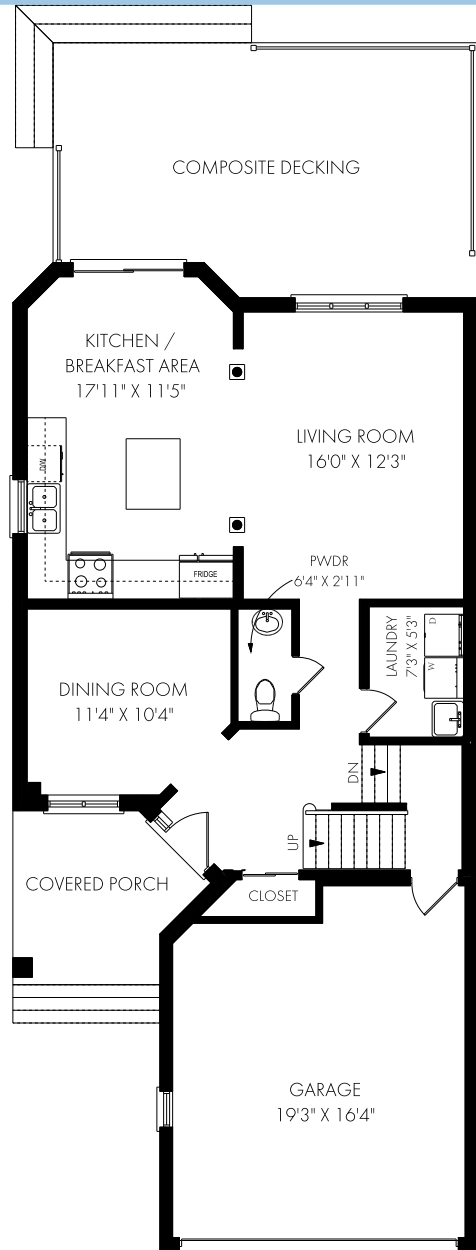

SYLVIA REDA

Sales Representative
416.258.5625
1.877.822.6900
PHINNEYREALESTATE.COM

PHINNEY
REAL ESTATE

FLOOR PLANS

6443 Seaver Road, Mississauga

MAIN FLOOR - 842 SQUARE FEET

SECOND FLOOR - 1263 SQUARE FEET

LOWER LEVEL - 929 SQUARE FEET

NOTE: MEASUREMENTS & AREA ARE APPROXIMATE. PROVIDED AS GUIDELINE ONLY.