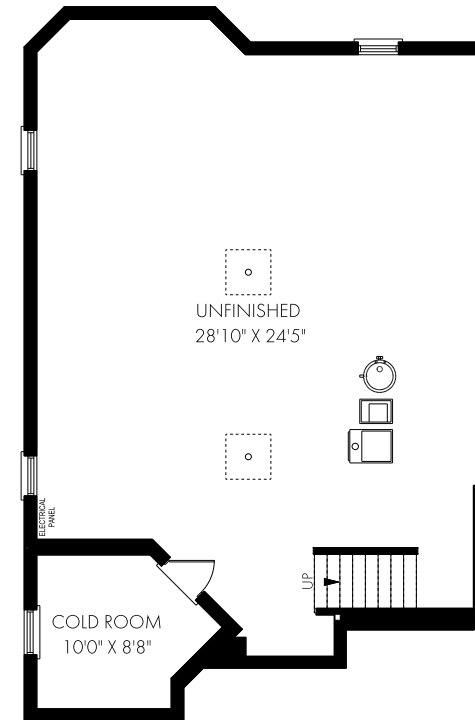

SYLVIA REDA

Sales Representative
416.258.5625
1.877.822.6900
PHINNEYREALESTATE.COM

PHINNEY
REAL ESTATE

FLOOR PLANS

6443 Seaver Road, Mississauga

MAIN FLOOR - 842 SQUARE FEET

SECOND FLOOR - 1263 SQUARE FEET

LOWER LEVEL - 929 SQUARE FEET

NOTE: MEASUREMENTS & AREA ARE APPROXIMATE. PROVIDED AS GUIDELINE ONLY.