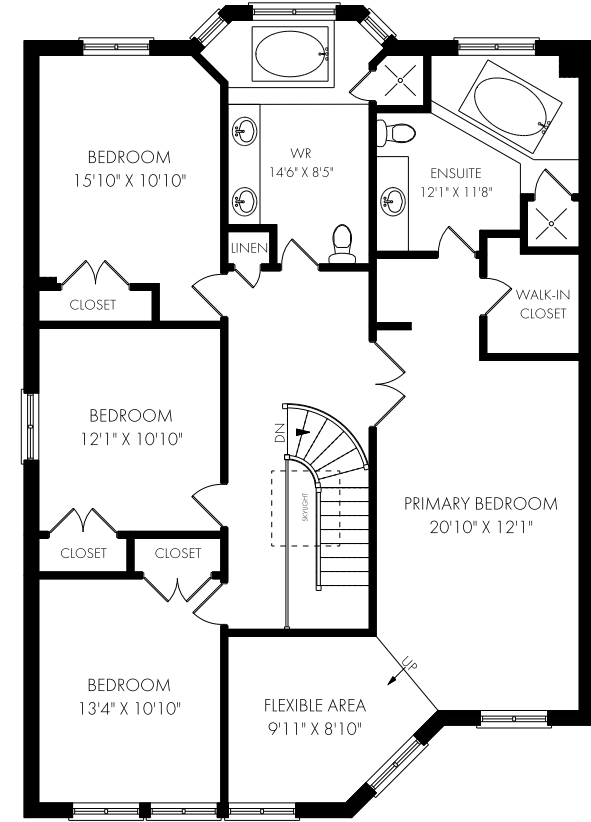

# FLOOR PLANS

5223 Tagish Court, Mississauga

LOWER LEVEL - 1530 SQUARE FEET

CEILING HEIGHT 8'0"  
MAIN FLOOR - 1530 SQUARE FEET

CEILING HEIGHT 8'0"  
SECOND FLOOR - 1526 SQUARE FEET

NOTE: MEASUREMENTS & AREA ARE APPROXIMATE. PROVIDED AS GUIDELINE ONLY.