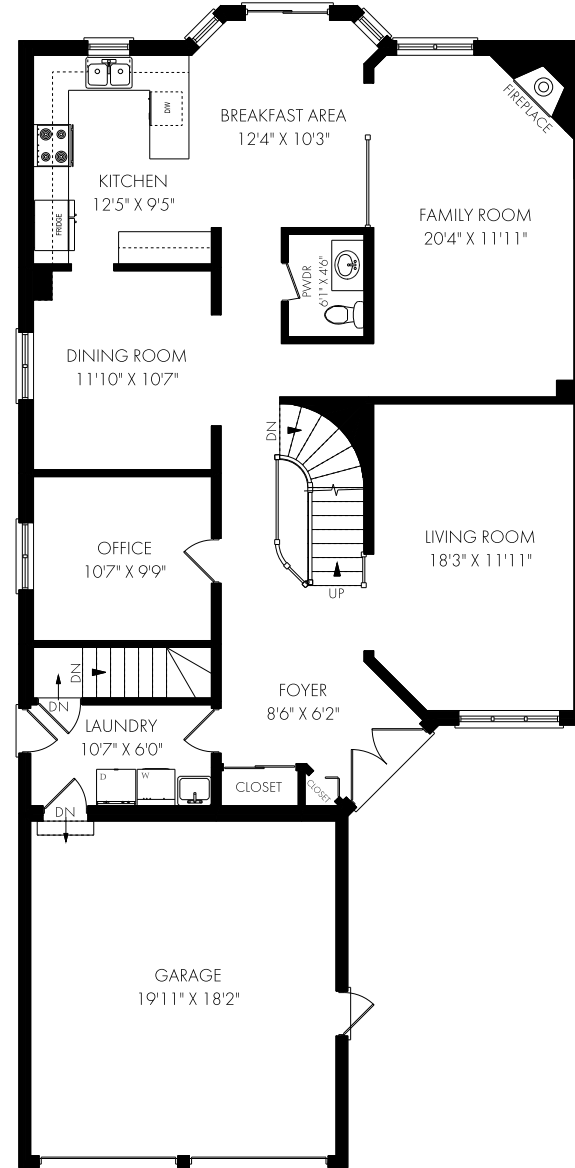

# FLOOR PLANS

5223 Tagish Court, Mississauga

LOWER LEVEL - 1530 SQUARE FEET

CEILING HEIGHT 8'0"  
MAIN FLOOR - 1530 SQUARE FEET

CEILING HEIGHT 8'0"  
SECOND FLOOR - 1526 SQUARE FEET

NOTE: MEASUREMENTS & AREA ARE APPROXIMATE. PROVIDED AS GUIDELINE ONLY.