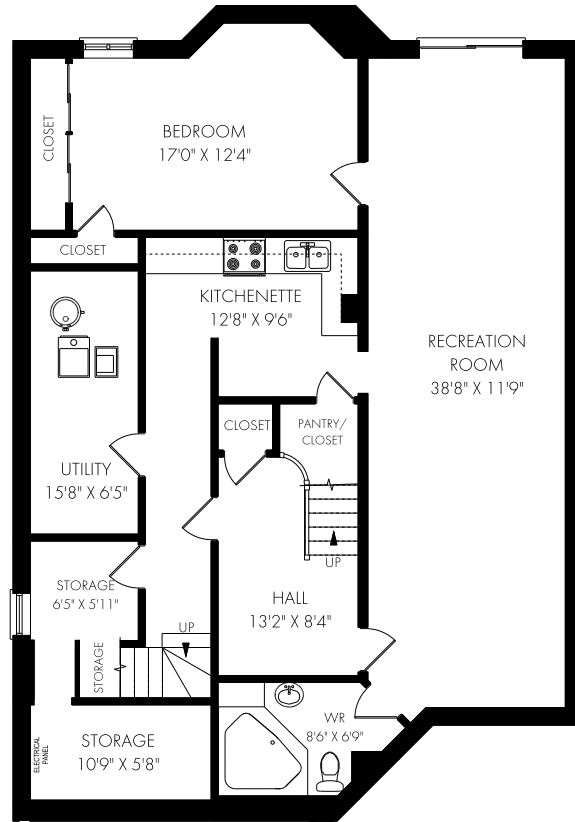

# FLOOR PLANS

5223 Tagish Court, Mississauga

LOWER LEVEL - 1530 SQUARE FEET

CEILING HEIGHT 8'0"  
MAIN FLOOR - 1530 SQUARE FEET

CEILING HEIGHT 8'0"  
SECOND FLOOR - 1526 SQUARE FEET

NOTE: MEASUREMENTS & AREA ARE APPROXIMATE. PROVIDED AS GUIDELINE ONLY.