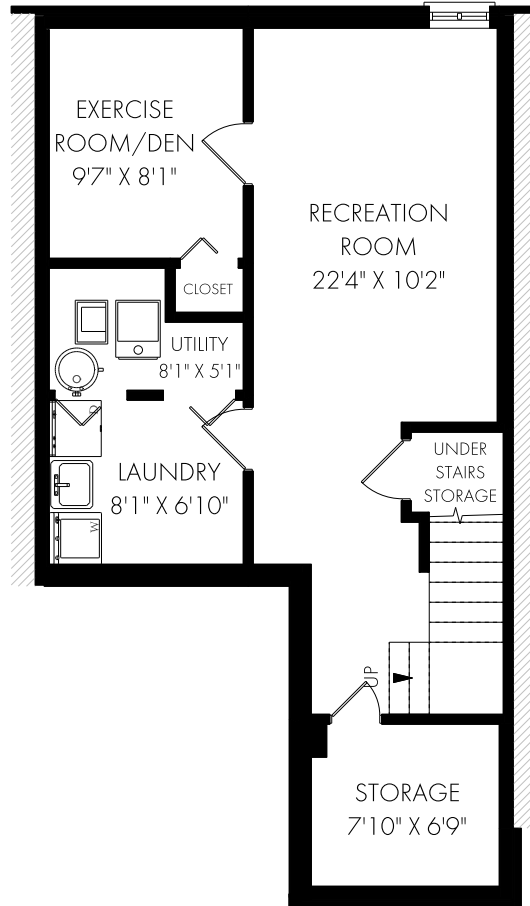

LISA OLIVERIO

Sales Representative
905.517.0586
1.877.822.6900
PHINNEYREALESTATE.COM

PHINNEY
REAL ESTATE

FLOOR PLANS

26-1 Royalwood Court, Stoney Creek

LOWER LEVEL - 608 SQUARE FEET

CEILING HEIGHT 8'0"

MAIN FLOOR - 607 SQUARE FEET

SECOND FLOOR - 750 SQUARE FEET

NOTE: MEASUREMENTS & AREA ARE APPROXIMATE. PROVIDED AS GUIDELINE ONLY.