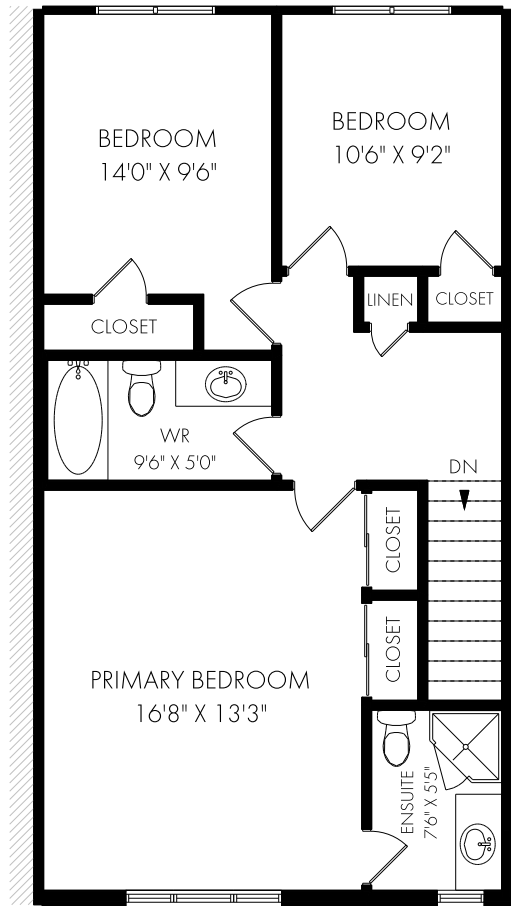

LISA OLIVERIO

Sales Representative
905.517.0586
1.877.822.6900
PHINNEYREALESTATE.COM

PHINNEY
REAL ESTATE

FLOOR PLANS

26-1 Royalwood Court, Stoney Creek

LOWER LEVEL - 608 SQUARE FEET

CEILING HEIGHT 8'0"

MAIN FLOOR - 607 SQUARE FEET

SECOND FLOOR - 750 SQUARE FEET

NOTE: MEASUREMENTS & AREA ARE APPROXIMATE. PROVIDED AS GUIDELINE ONLY.