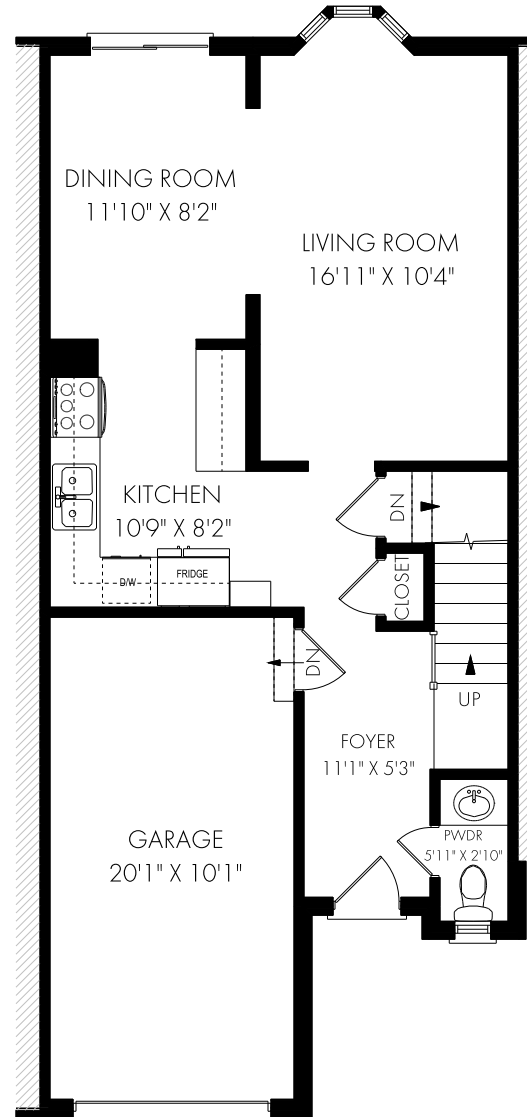

LISA OLIVERIO

Sales Representative
905.517.0586
1.877.822.6900
PHINNEYREALESTATE.COM

PHINNEY
REAL ESTATE

FLOOR PLANS

26-1 Royalwood Court, Stoney Creek

LOWER LEVEL - 608 SQUARE FEET

CEILING HEIGHT 8'0"

MAIN FLOOR - 607 SQUARE FEET

SECOND FLOOR - 750 SQUARE FEET

NOTE: MEASUREMENTS & AREA ARE APPROXIMATE. PROVIDED AS GUIDELINE ONLY.