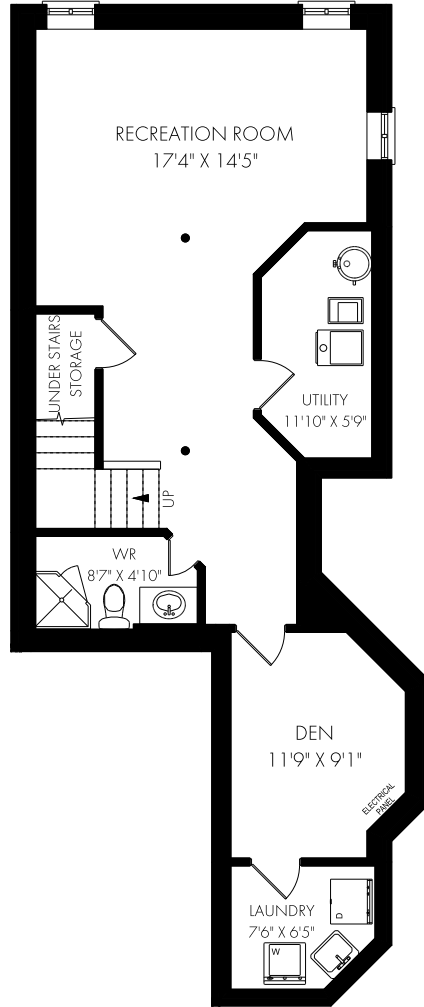

LILLIAN LEM

Broker / SRES
647.878.7802
1.877.822.6900
PHINNEYREALESTATE.COM

PHINNEY
REAL ESTATE

FLOOR PLANS

5262 Richborough Drive, Mississauga

LOWER LEVEL - 834 SQUARE FEET

CEILING HEIGHT 8'0"
MAIN FLOOR - 834 SQUARE FEET

CEILING HEIGHT 8'0"
SECOND FLOOR - 905 SQUARE FEET

NOTE: MEASUREMENTS & AREA ARE APPROXIMATE. PROVIDED AS GUIDELINE ONLY.