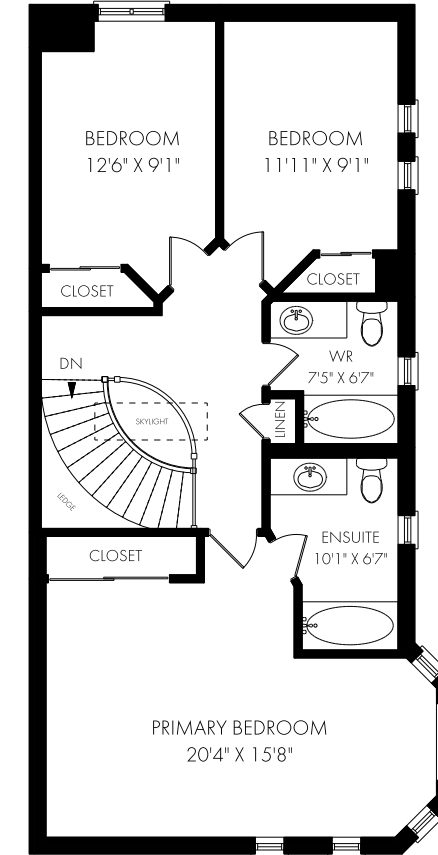

LILLIAN LEM

Broker / SRES
647.878.7802
1.877.822.6900
PHINNEYREALESTATE.COM

PHINNEY
REAL ESTATE

FLOOR PLANS

5262 Richborough Drive, Mississauga

LOWER LEVEL - 834 SQUARE FEET

CEILING HEIGHT 8'0"
MAIN FLOOR - 834 SQUARE FEET

CEILING HEIGHT 8'0"
SECOND FLOOR - 905 SQUARE FEET

NOTE: MEASUREMENTS & AREA ARE APPROXIMATE. PROVIDED AS GUIDELINE ONLY.