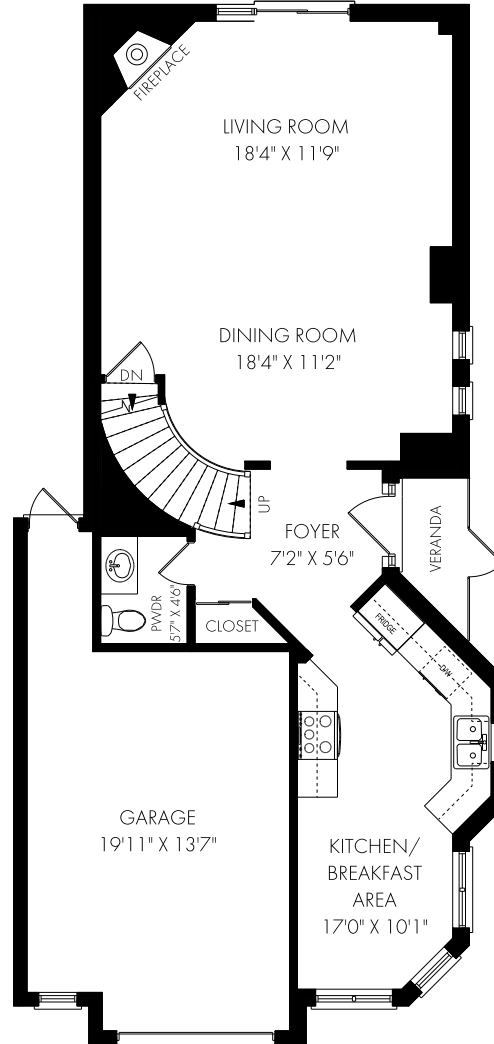

LILLIAN LEM

Broker / SRES
647.878.7802
1.877.822.6900
PHINNEYREALESTATE.COM

PHINNEY
REAL ESTATE

FLOOR PLANS

5262 Richborough Drive, Mississauga

LOWER LEVEL - 834 SQUARE FEET

CEILING HEIGHT 8'0"
MAIN FLOOR - 834 SQUARE FEET

CEILING HEIGHT 8'0"
SECOND FLOOR - 905 SQUARE FEET

NOTE: MEASUREMENTS & AREA ARE APPROXIMATE. PROVIDED AS GUIDELINE ONLY.