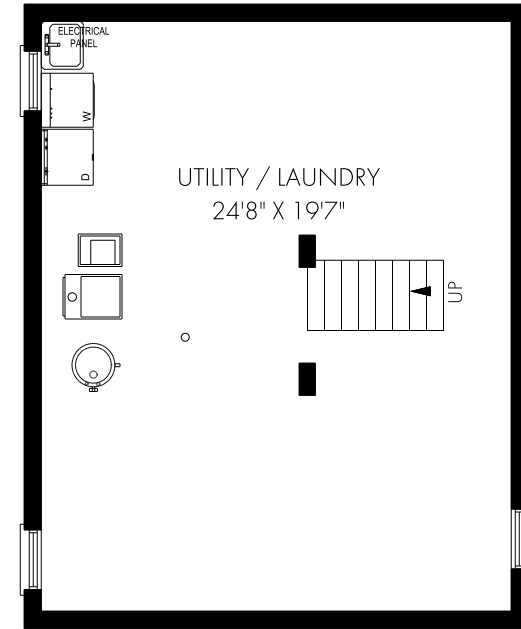

LISA OLIVERIO

Sales Representative
905.517.0586
1.877.822.6900
PHINNEYREALESTATE.COM

FLOOR PLANS

50 Tuxedo Ave N, Hamilton

MAIN FLOOR - 546 SQUARE FEET

SECOND FLOOR - 384 SQUARE FEET

BASEMENT - 546 SQUARE FEET