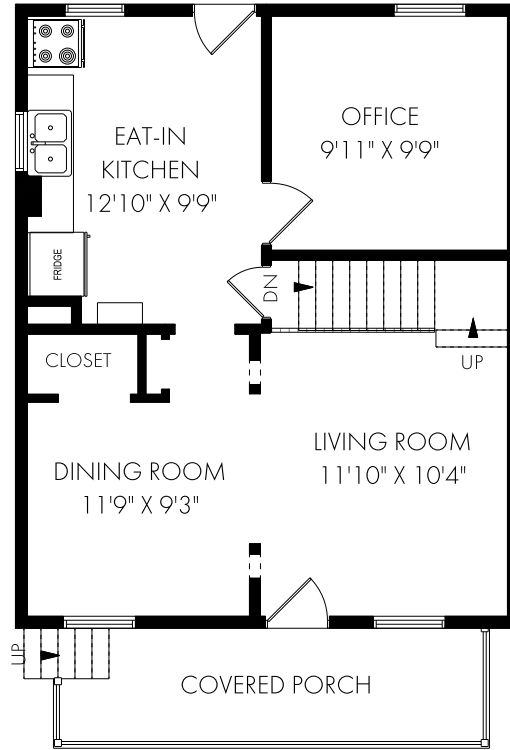

LISA OLIVERIO

Sales Representative
905.517.0586
1.877.822.6900
PHINNEYREALESTATE.COM

FLOOR PLANS

50 Tuxedo Ave N, Hamilton

MAIN FLOOR - 546 SQUARE FEET

SECOND FLOOR - 384 SQUARE FEET

BASEMENT - 546 SQUARE FEET