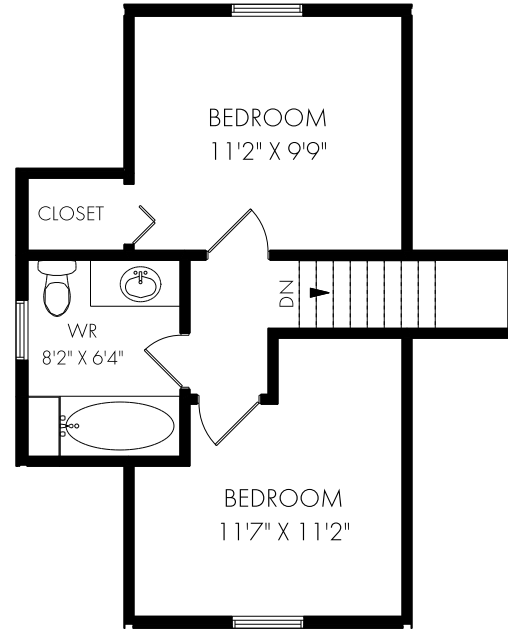

LISA OLIVERIO

Sales Representative
905.517.0586
1.877.822.6900
PHINNEYREALESTATE.COM

FLOOR PLANS

50 Tuxedo Ave N, Hamilton

MAIN FLOOR - 546 SQUARE FEET

SECOND FLOOR - 384 SQUARE FEET

BASEMENT - 546 SQUARE FEET