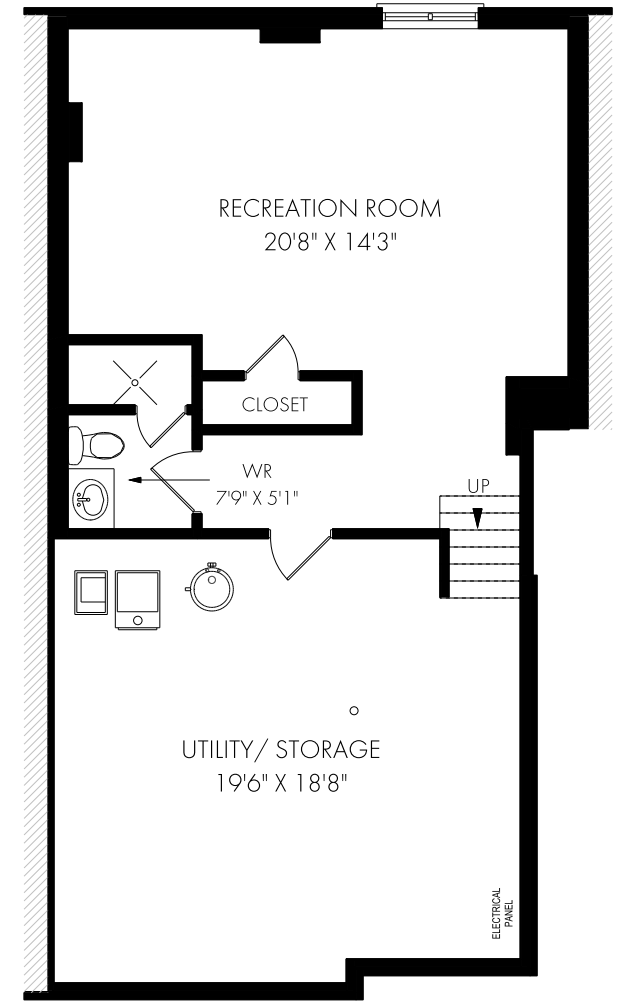

CEILING HEIGHT 9'0"  
**MAIN FLOOR - 872 SQUARE FEET**

**SECOND FLOOR - 835 SQUARE FEET**

**LOWER LEVEL - FINISHED 488 SQUARE FEET**  
**UNFINISHED 384 SQUARE FEET**