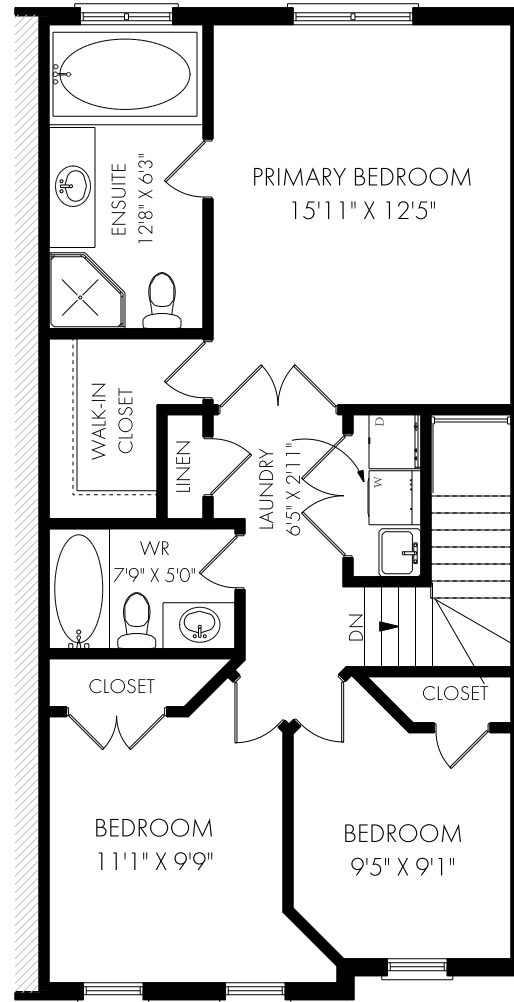

CEILING HEIGHT 9'0"  
**MAIN FLOOR - 872 SQUARE FEET**

**SECOND FLOOR - 835 SQUARE FEET**

**LOWER LEVEL - FINISHED 488 SQUARE FEET**  
**UNFINISHED 384 SQUARE FEET**