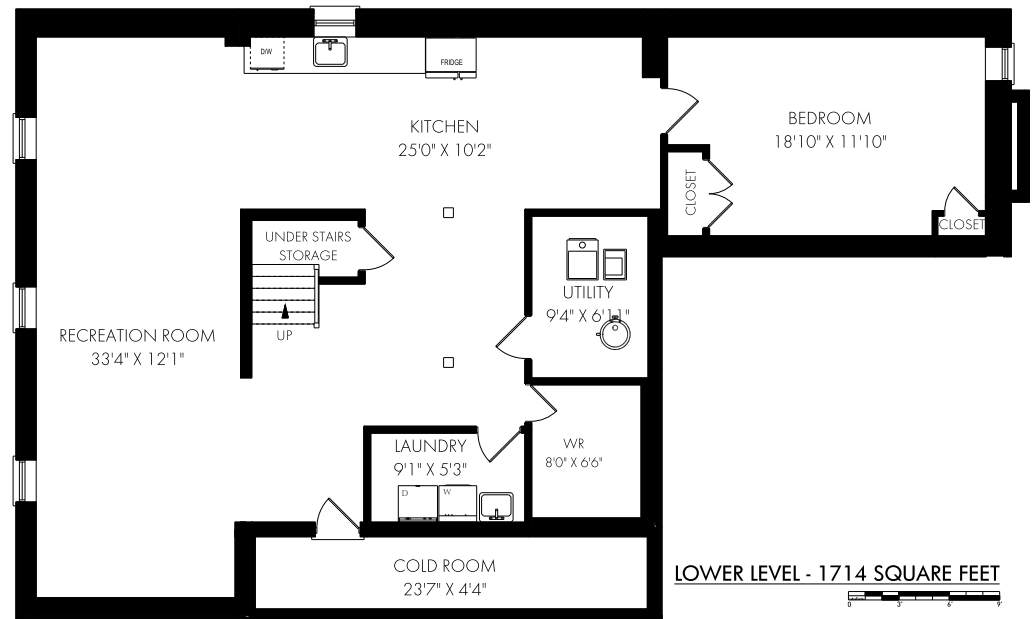

# FLOOR PLANS

2068 Mississauga Rd, Mississauga

AREA INCLUDES 112 SQ.FT.  
OPEN TO BELOW SPACE

NOTE: MEASUREMENTS & AREA ARE APPROXIMATE. PROVIDED AS GUIDELINE ONLY.