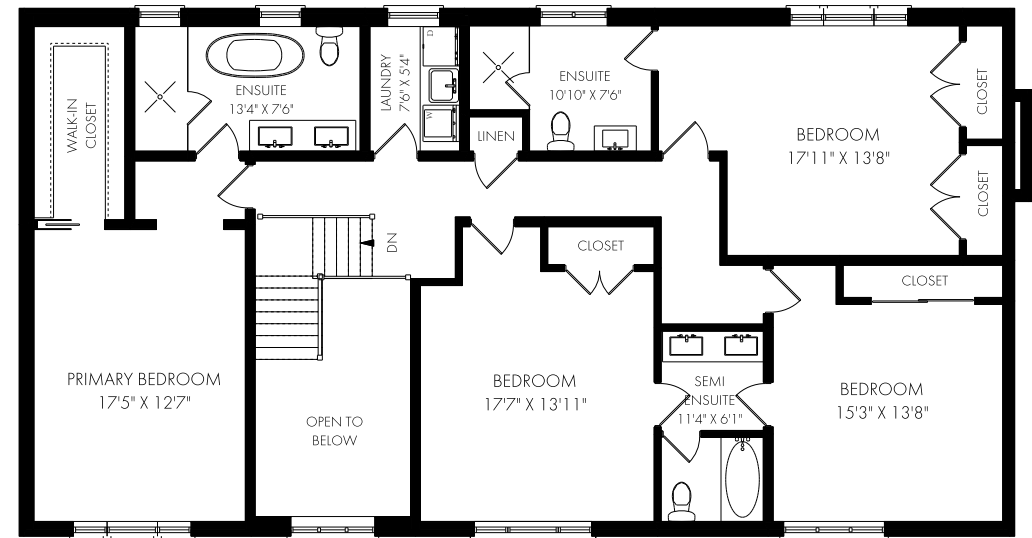

# FLOOR PLANS

2068 Mississauga Rd, Mississauga

AREA INCLUDES 112 SQ.FT.  
OPEN TO BELOW SPACE

NOTE: MEASUREMENTS & AREA ARE APPROXIMATE. PROVIDED AS GUIDELINE ONLY.