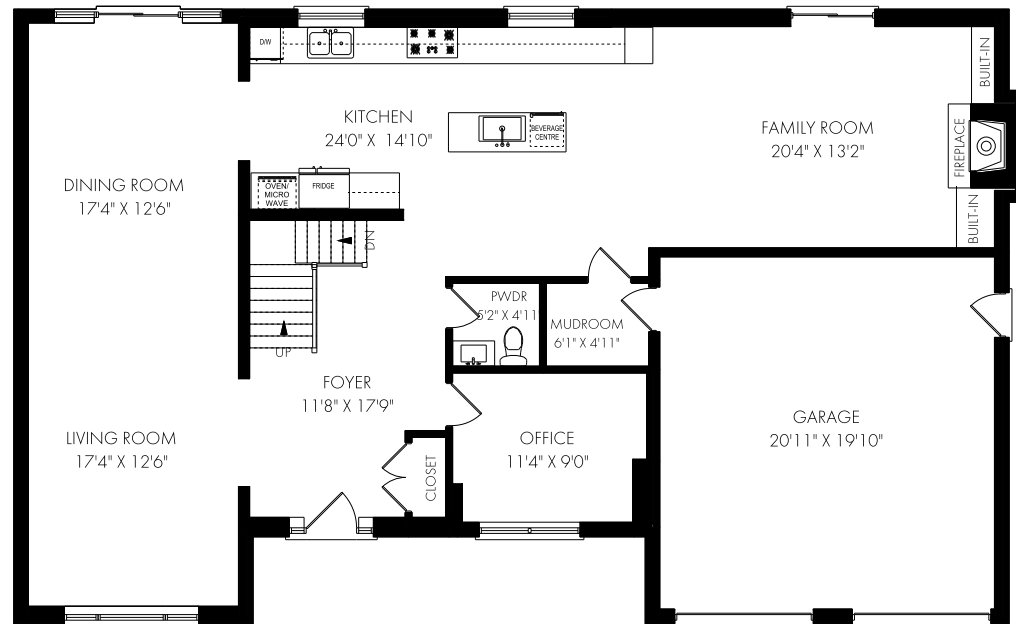

# FLOOR PLANS

2068 Mississauga Rd, Mississauga

AREA INCLUDES 112 SQ.FT.  
OPEN TO BELOW SPACE

NOTE: MEASUREMENTS & AREA ARE APPROXIMATE. PROVIDED AS GUIDELINE ONLY.