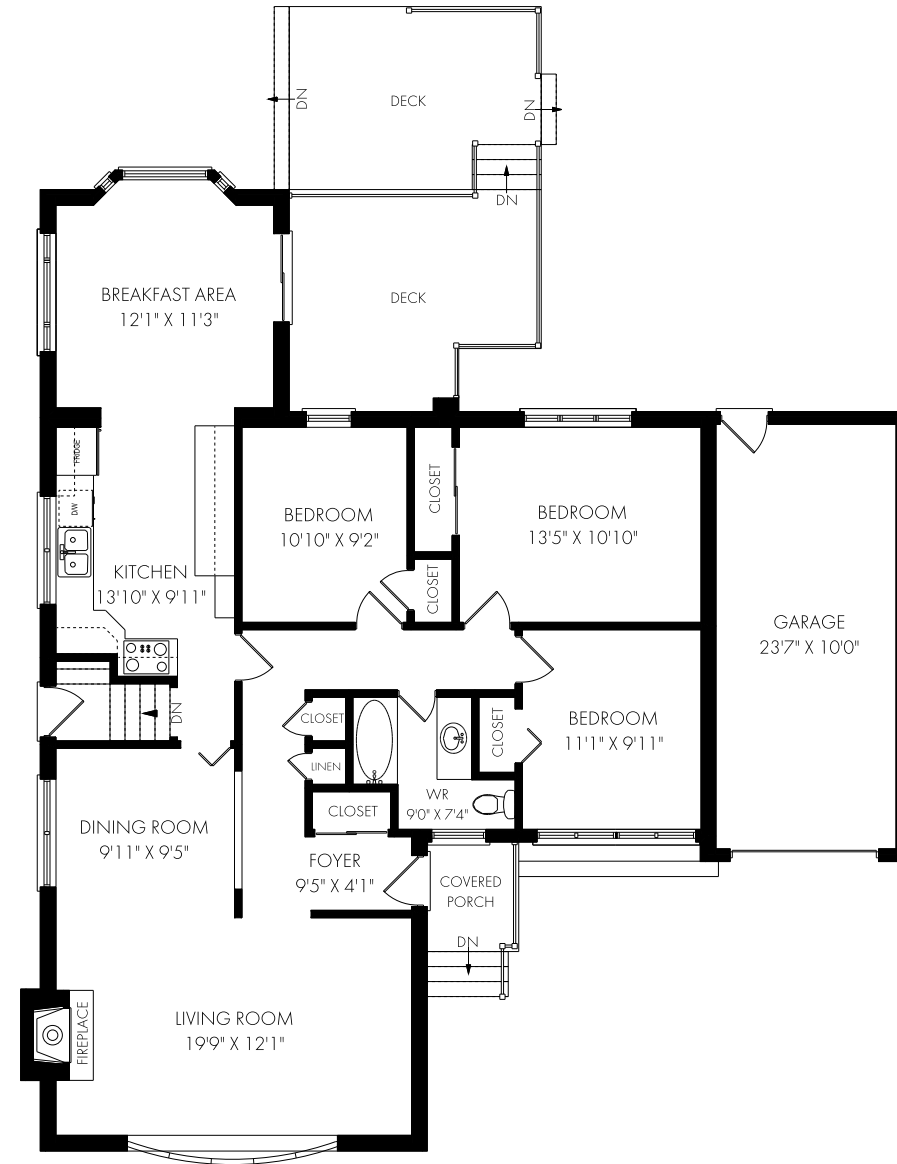

DEBBIE COOPER

Sales Representative
905.399.0735
1.877.822.6900
PHINNEYREALESTATE.COM

FLOOR PLANS

1144 Sarta Road, Oakville

LOWER LEVEL - 1438 SQUARE FEET

CEILING HEIGHT 8'0"
MAIN FLOOR - 1445 SQUARE FEET

NOTE: MEASUREMENTS & AREA ARE APPROXIMATE. PROVIDED AS GUIDELINE ONLY.