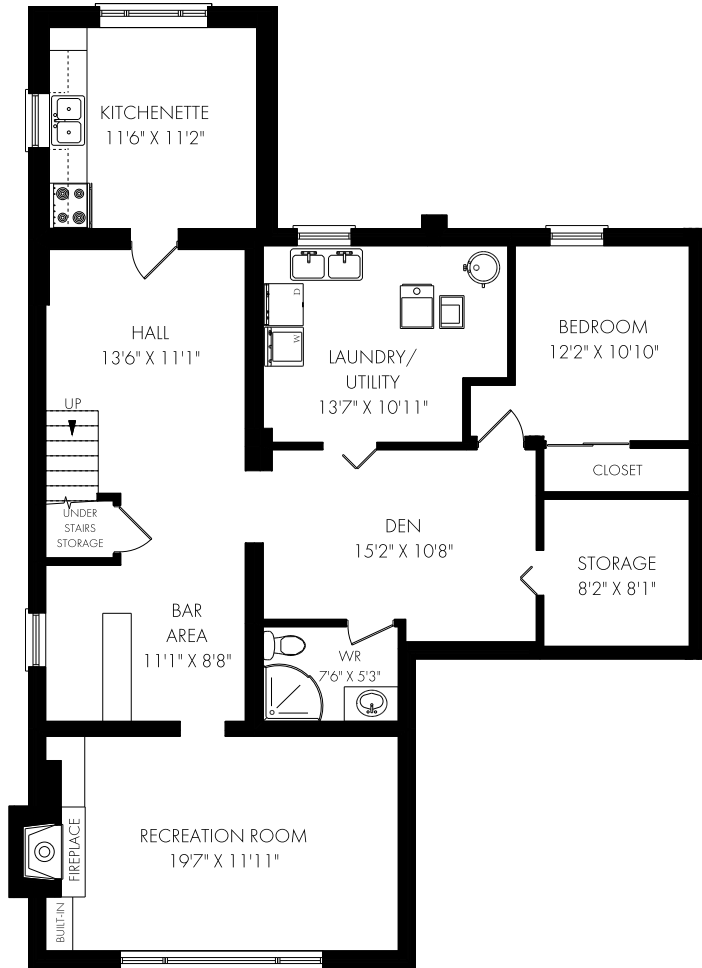

DEBBIE COOPER

Sales Representative
905.399.0735
1.877.822.6900
PHINNEYREALESTATE.COM

FLOOR PLANS

1144 Sarta Road, Oakville

LOWER LEVEL - 1438 SQUARE FEET

CEILING HEIGHT 8'0"
MAIN FLOOR - 1445 SQUARE FEET

NOTE: MEASUREMENTS & AREA ARE APPROXIMATE. PROVIDED AS GUIDELINE ONLY.