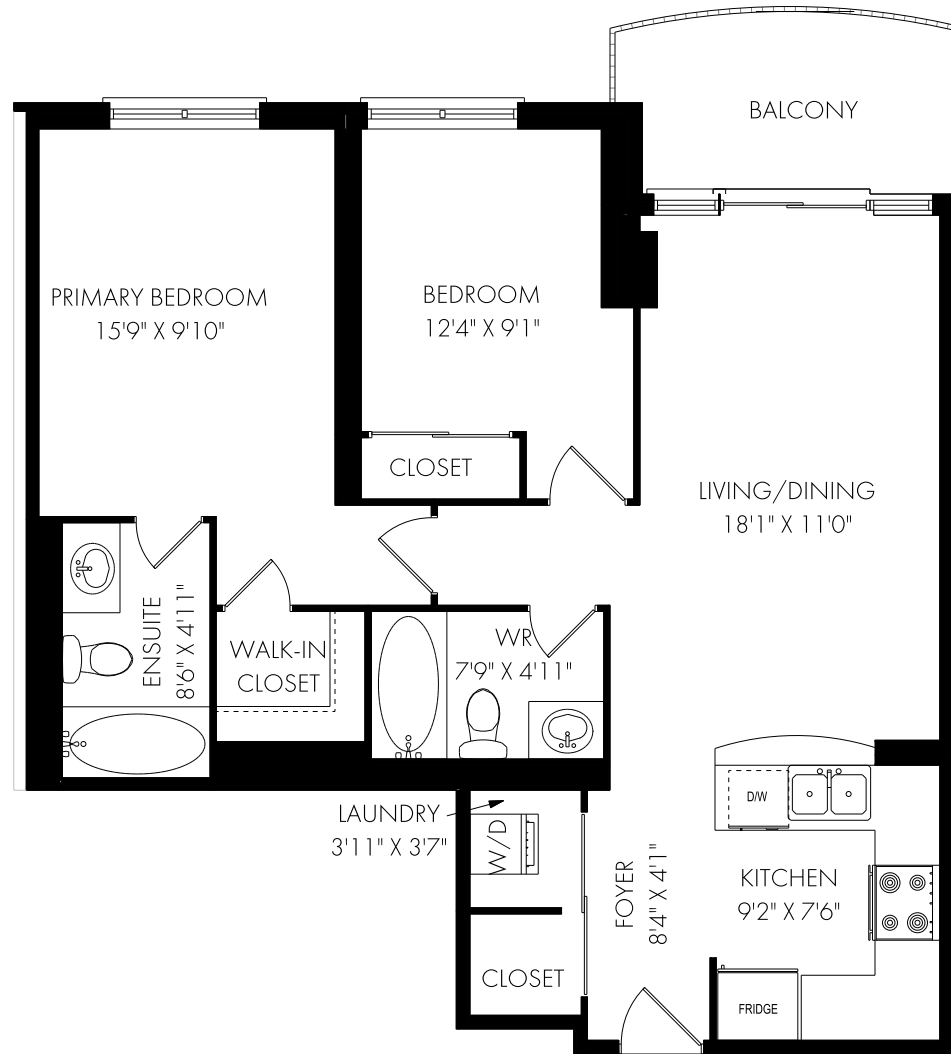

SUITE 1006 - APPROX. 818 SQUARE FEET

NOTE: MEASUREMENTS & AREA ARE APPROXIMATE. PROVIDED AS GUIDELINE ONLY.